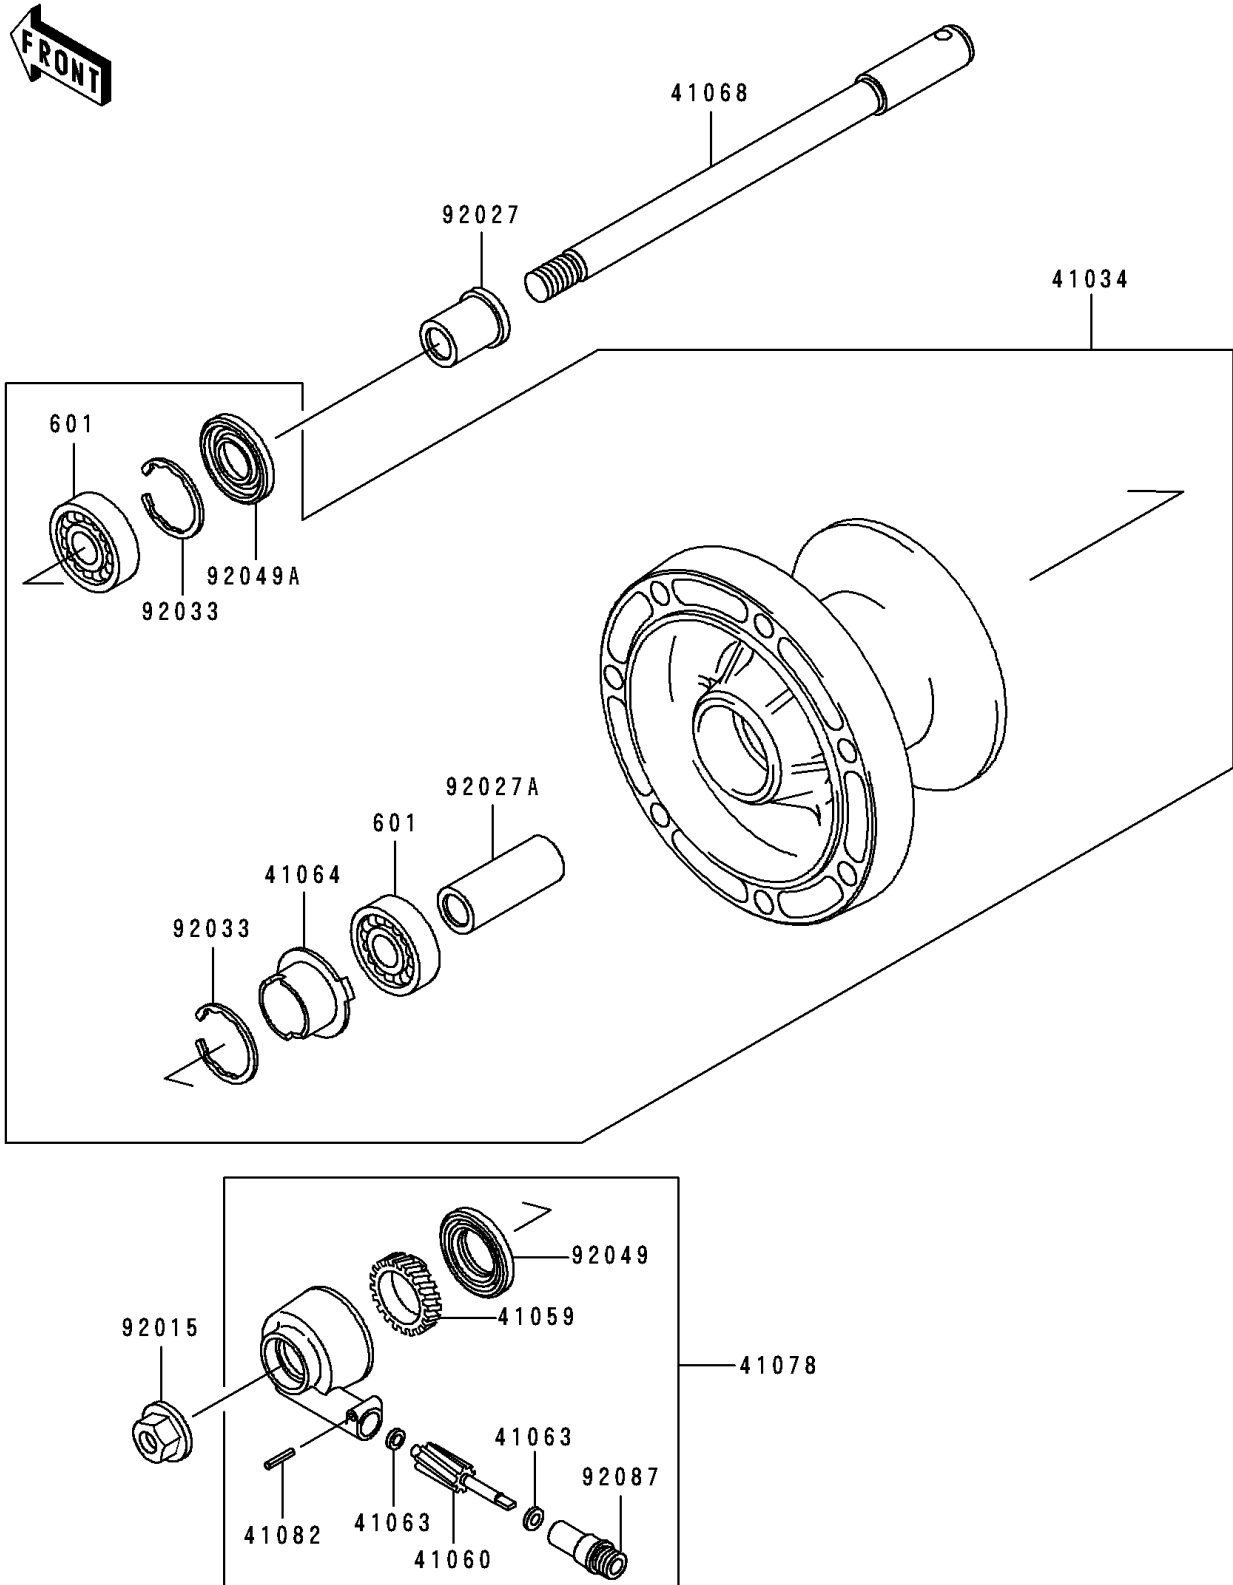

1999 Vulcan 500 LTD

PARTS DIAGRAM

Front Wheel

F2230

1999 Vulcan 500 LTD

PARTS LIST

Front Wheel

ITEM NAME

PART NUMBER

QUANTITY
