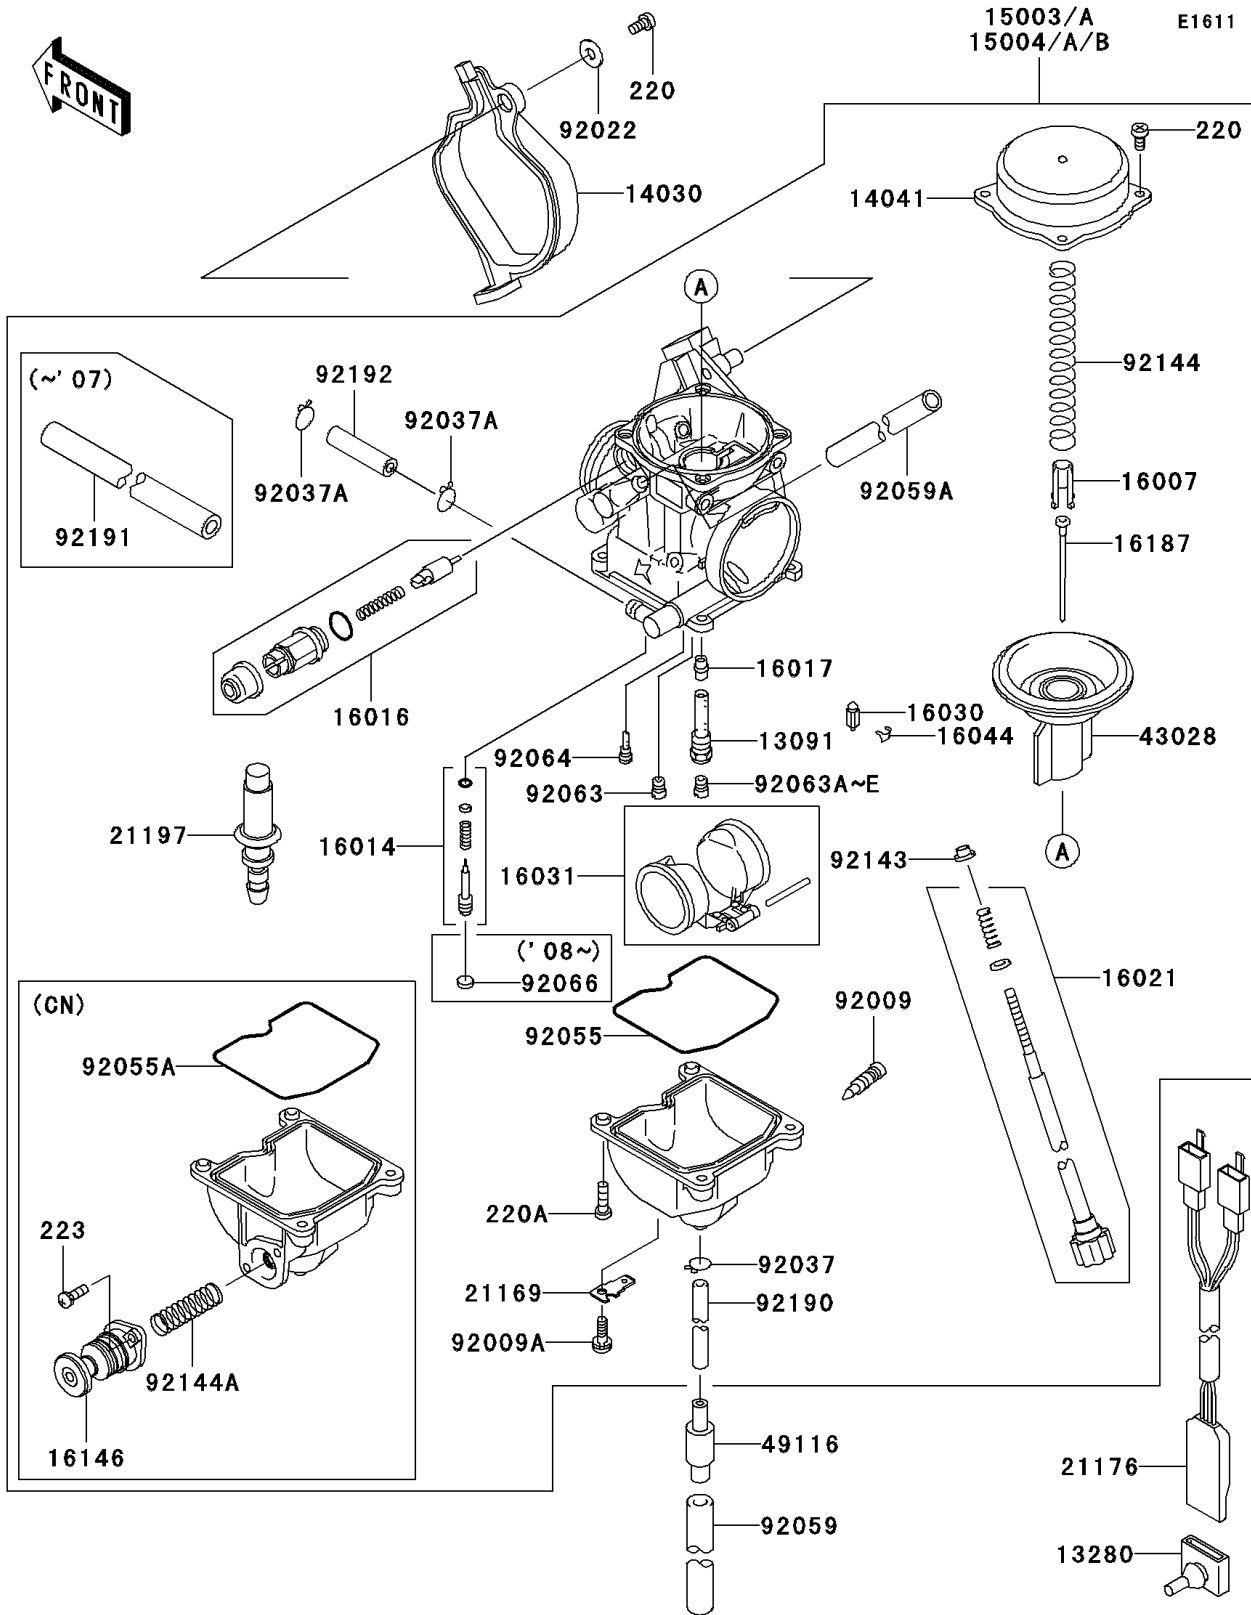

2006 Prairie 360 4X4 PARTS DIAGRAM

Carburetor

2006 Prairie 360 4X4 PARTS LIST

Carburetor

ITEM NAME	PART NUMBER	QUANTITY
HOLDER,NEEDLE JET (Ref # 13091)	13091-1914	1
HOLDER,CARBURETOR (Ref # 13280)	13280-1253	1
COVER-CARBURETOR (Ref # 14030)	14030-1054	1
COVER-COMP,MIXING,INSIDE (Ref # 14041)	14041-1061	1
SEAT-SPRING,VALVE (Ref # 16007)	16007-1134	1
SCREW-PILOT AIR (Ref # 16014)	16014-1081	1
PLUNGER,STARTER (Ref # 16016)	16016-1101	1
JET-NEEDLE,#6 (Ref # 16017)	16017-1254	1
SCREW-THROTTLE STOP (Ref # 16021)	16021-1242	1
VALVE-FLOAT (Ref # 16030)	16030-1007	1
FLOAT (Ref # 16031)	16031-1077	1
CLAMP,FLOAT VALVE (Ref # 16044)	16044-007	1
NEEDLE-JET,N2LQ (Ref # 16187)	16187-1236	1
TERMINAL (Ref # 21169)	21169-1072	1
SENSOR,CARBURETOR (Ref # 21176)	21176-1111	1
HEATER (Ref # 21197)	21197-1006	1
DIAPHRAGM,VALVE (Ref # 43028)	43028-1081	1
VALVE-ASSY (Ref # 49116)	49116-1126	1
SCREW,DRAIN,6X0.75 (Ref # 92009)	92009-1551	1
SCREW (Ref # 92009A)	92009-1713	1
WASHER,5.2X13X1 (Ref # 92022)	92022-1380	1
CLAMP,TUBE (Ref # 92037)	92037-1201	1
CLAMP,TUBE (Ref # 92037A)	92037-1531	2
TUBE,7X10X100 (Ref # 92059)	92059-1736	1
TUBE,6.5X9.5X320 (Ref # 92059A)	92059-1861	1
SCREW-PAN-CROS,4X8 (Ref # 220)	220AA0408	5
SCREW-PAN-CROS,4X14 (Ref # 220A)	220AA0414	4
JET-MAIN,#90 (Ref # 92063)	92063-1003	1
JET-MAIN,#152 (Ref # 92063B)	92063-1331	1