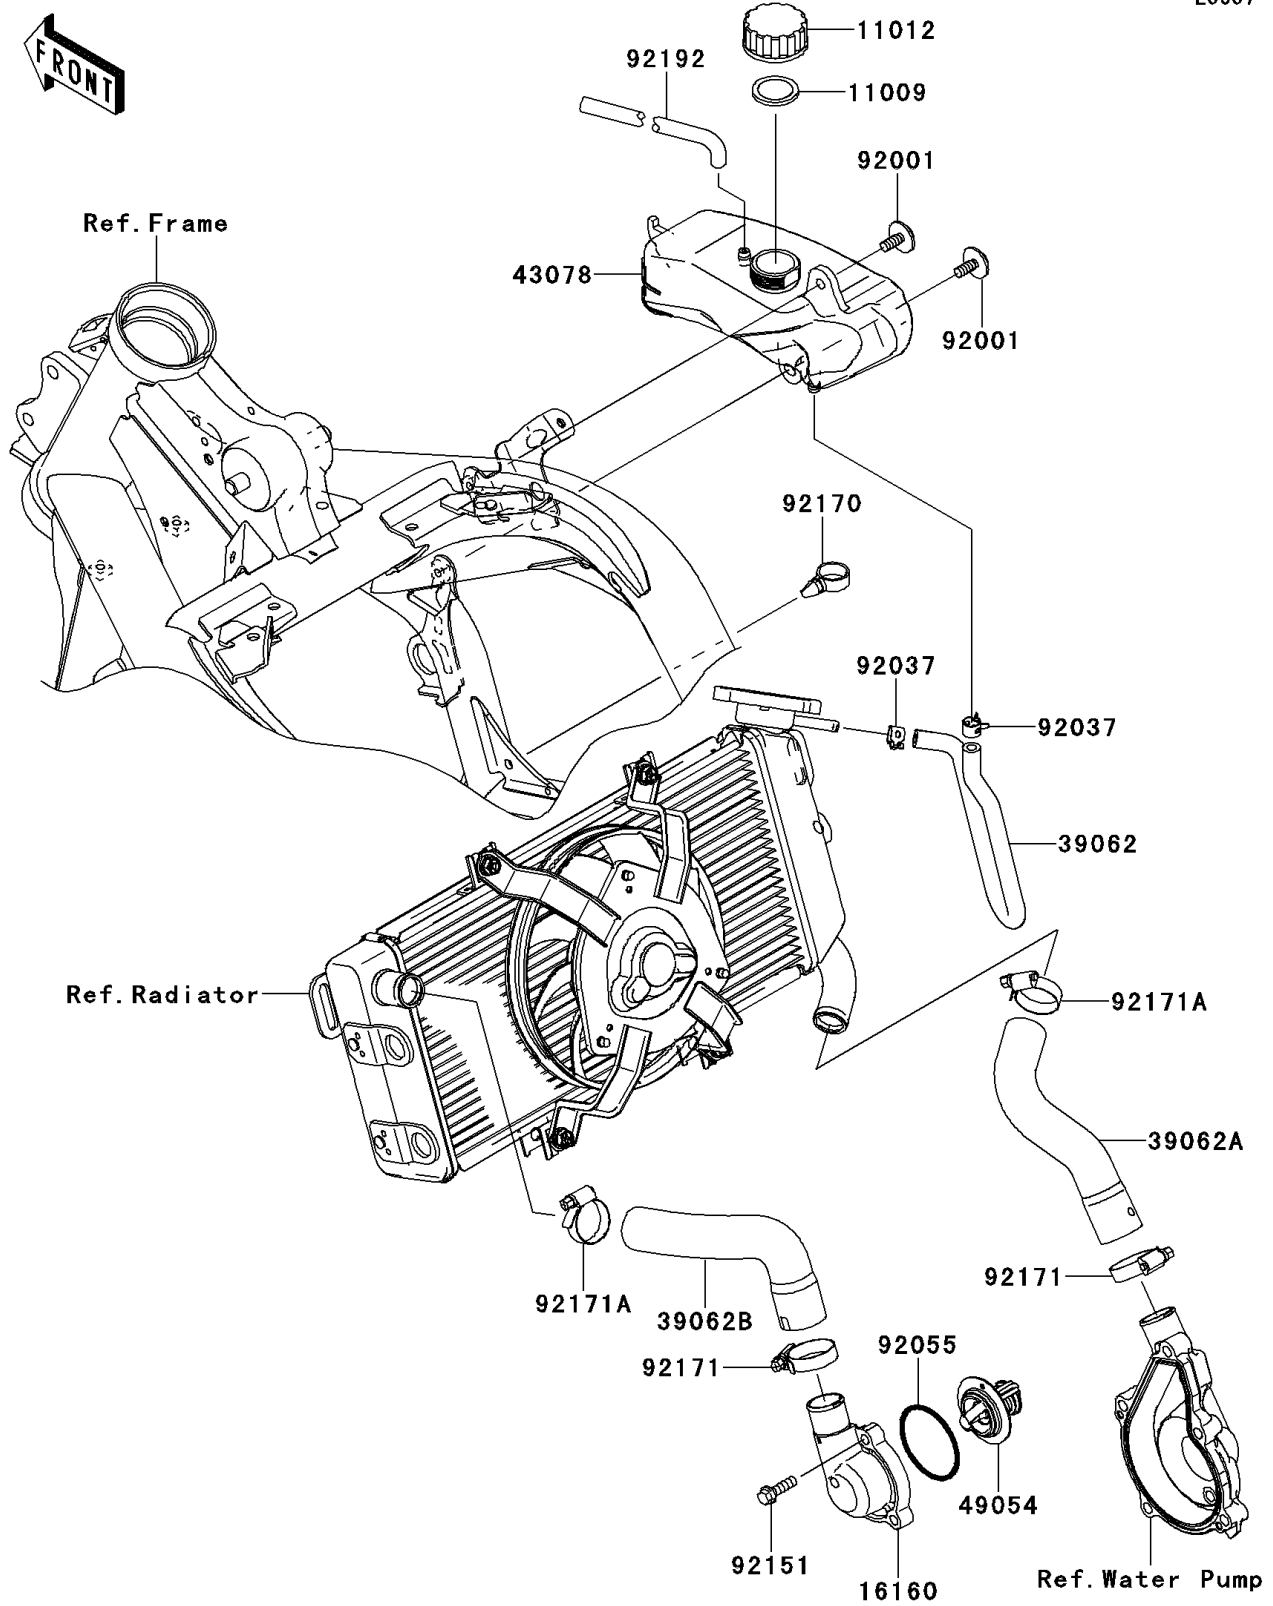

# 2007 Ninja® 650R PARTS DIAGRAM

Water Pipe

E3037

### Water Pipe

ITEM NAME	PART NUMBER	QUANTITY
GASKET,RESERVOIR TANK CAP (Ref # 11009)	11009-1145	1
CAP (Ref # 11012)	11012-1084	1
BODY,THERMOSTAT (Ref # 16160)	16160-0084	1
HOSE-COOLING,RAD-RESERVOIR (Ref # 39062)	39062-0094	1
HOSE-COOLING,W.PUMP-RAD (Ref # 39062A)	39062-0096	1
HOSE-COOLING,THERMO-RAD (Ref # 39062B)	39062-0135	1
RESERVOIR (Ref # 43078)	43078-0025	1
THERMOSTAT (Ref # 49054)	49054-0001	1
BOLT,6X16 (Ref # 92001)	92001-1950	2
CLAMP,TUBE (Ref # 92037)	92037-1505	2
RING-O,44.7X2.4 (Ref # 92055)	92055-1279	1
BOLT,FLANGED-SMALL,6X20 (Ref # 92151)	92151-1252	3
CLAMP (Ref # 92170)	92170-1067	1
CLAMP (Ref # 92171)	92171-0261	2
CLAMP (Ref # 92171A)	92171-0337	2
TUBE,BREATHER (Ref # 92192)	92192-0307	1