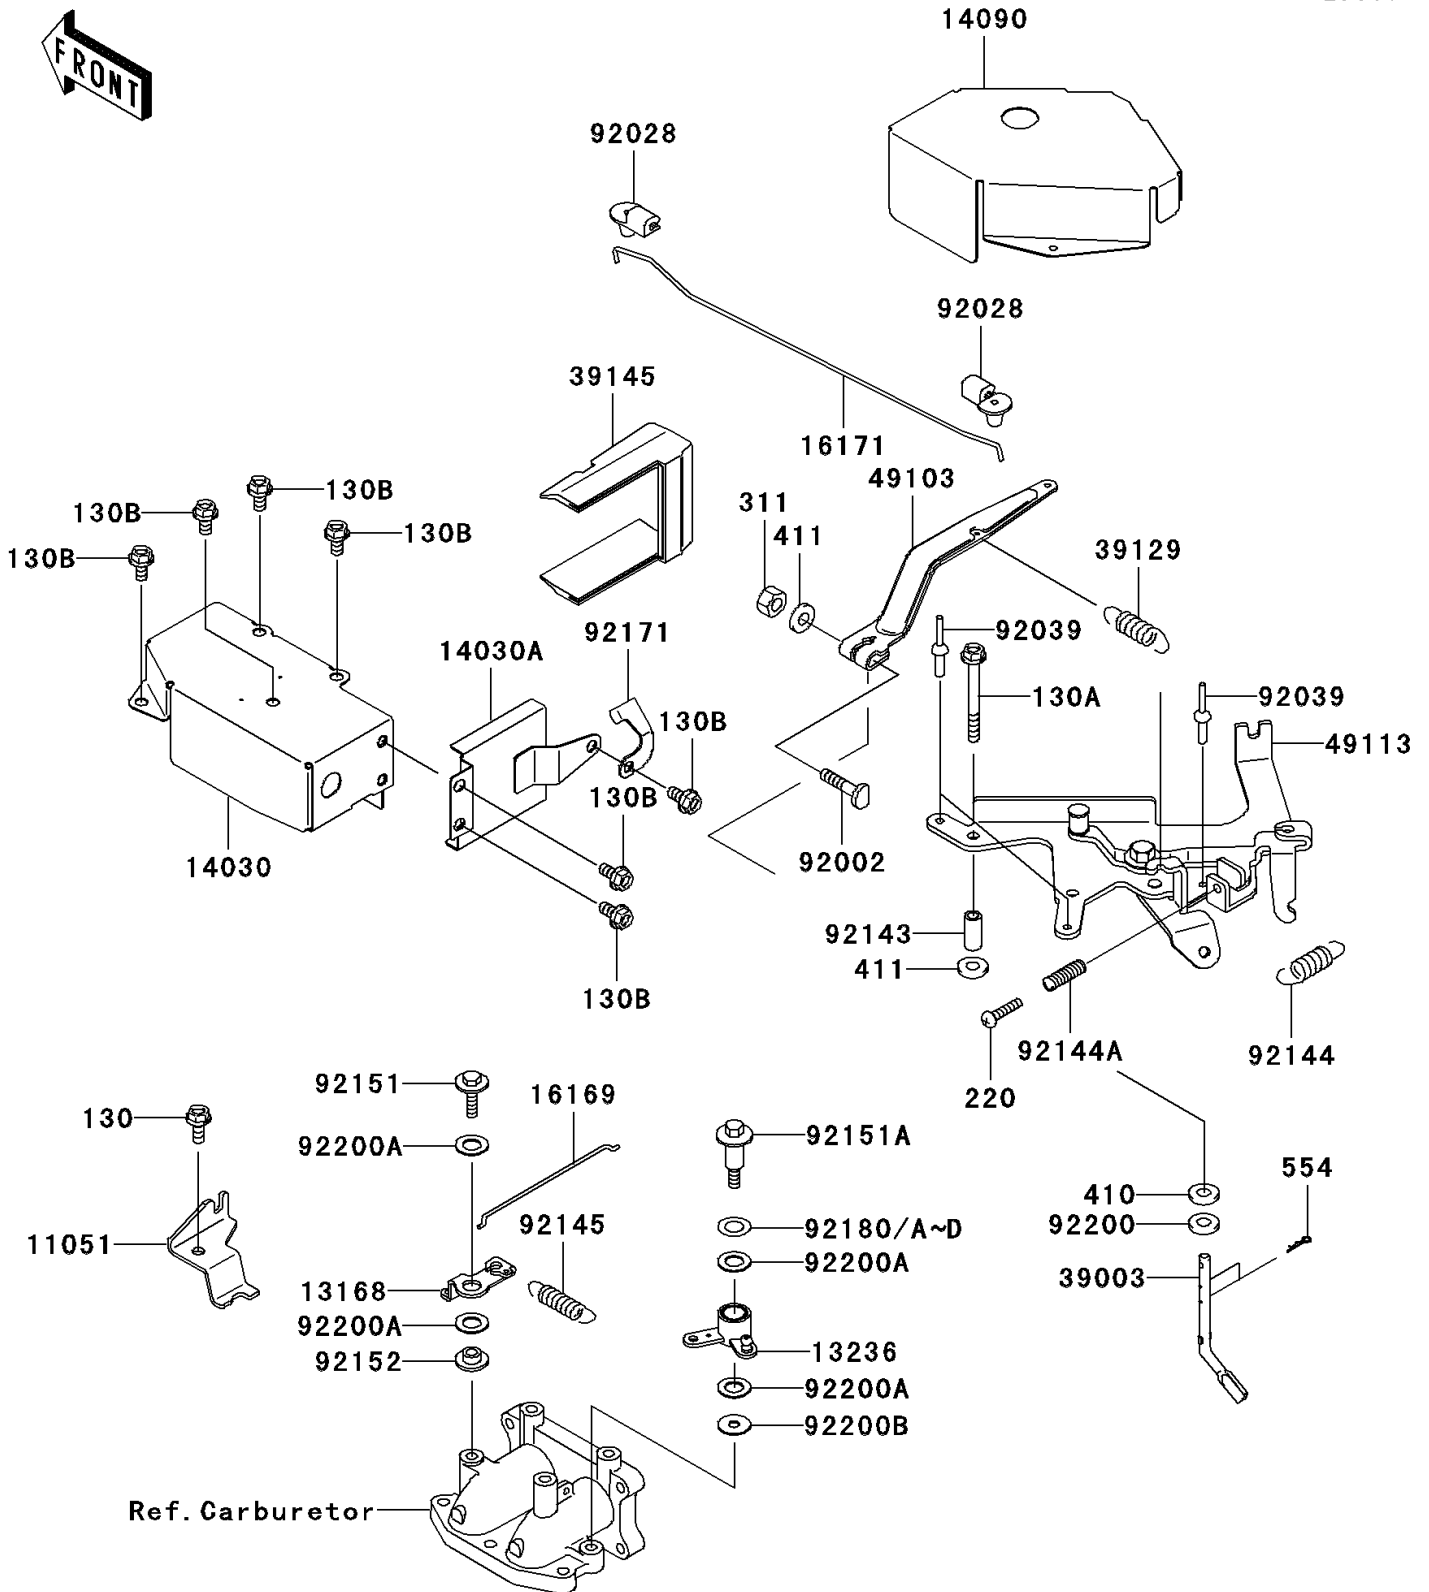

Mule 3010 4X4

PARTS DIAGRAM

Control

E7110

Mule 3010 4X4

PARTS LIST

Control

Kawasaki

Let the Good Times Roll®

ITEM NAME

PART NUMBER

QUANTITY
