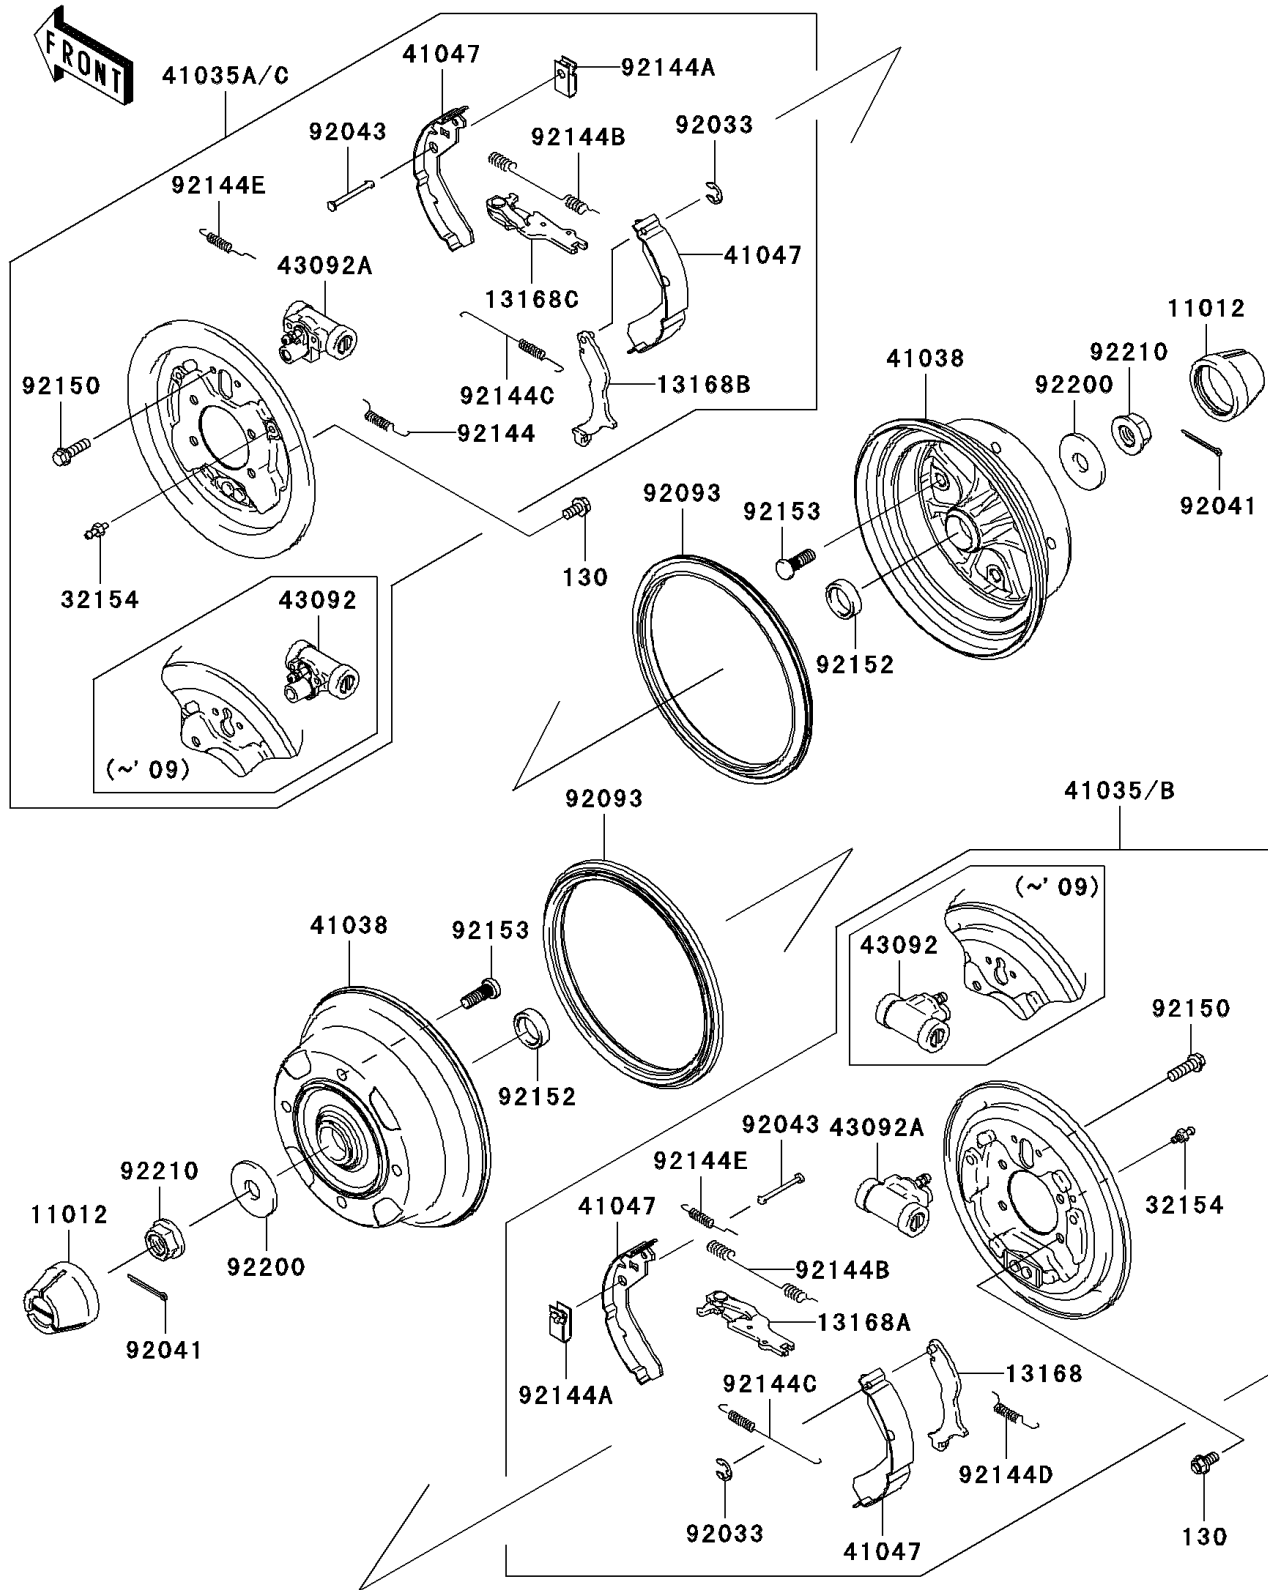

Mule 610 4x4 Hardwoods Green HD PARTS DIAGRAM

Front Hubs/Brakes

F2230

Mule 610 4x4 Hardwoods Green HD PARTS LIST

Front Hubs/Brakes

ITEM NAME	PART NUMBER	QUANTITY
-----------	-------------	----------