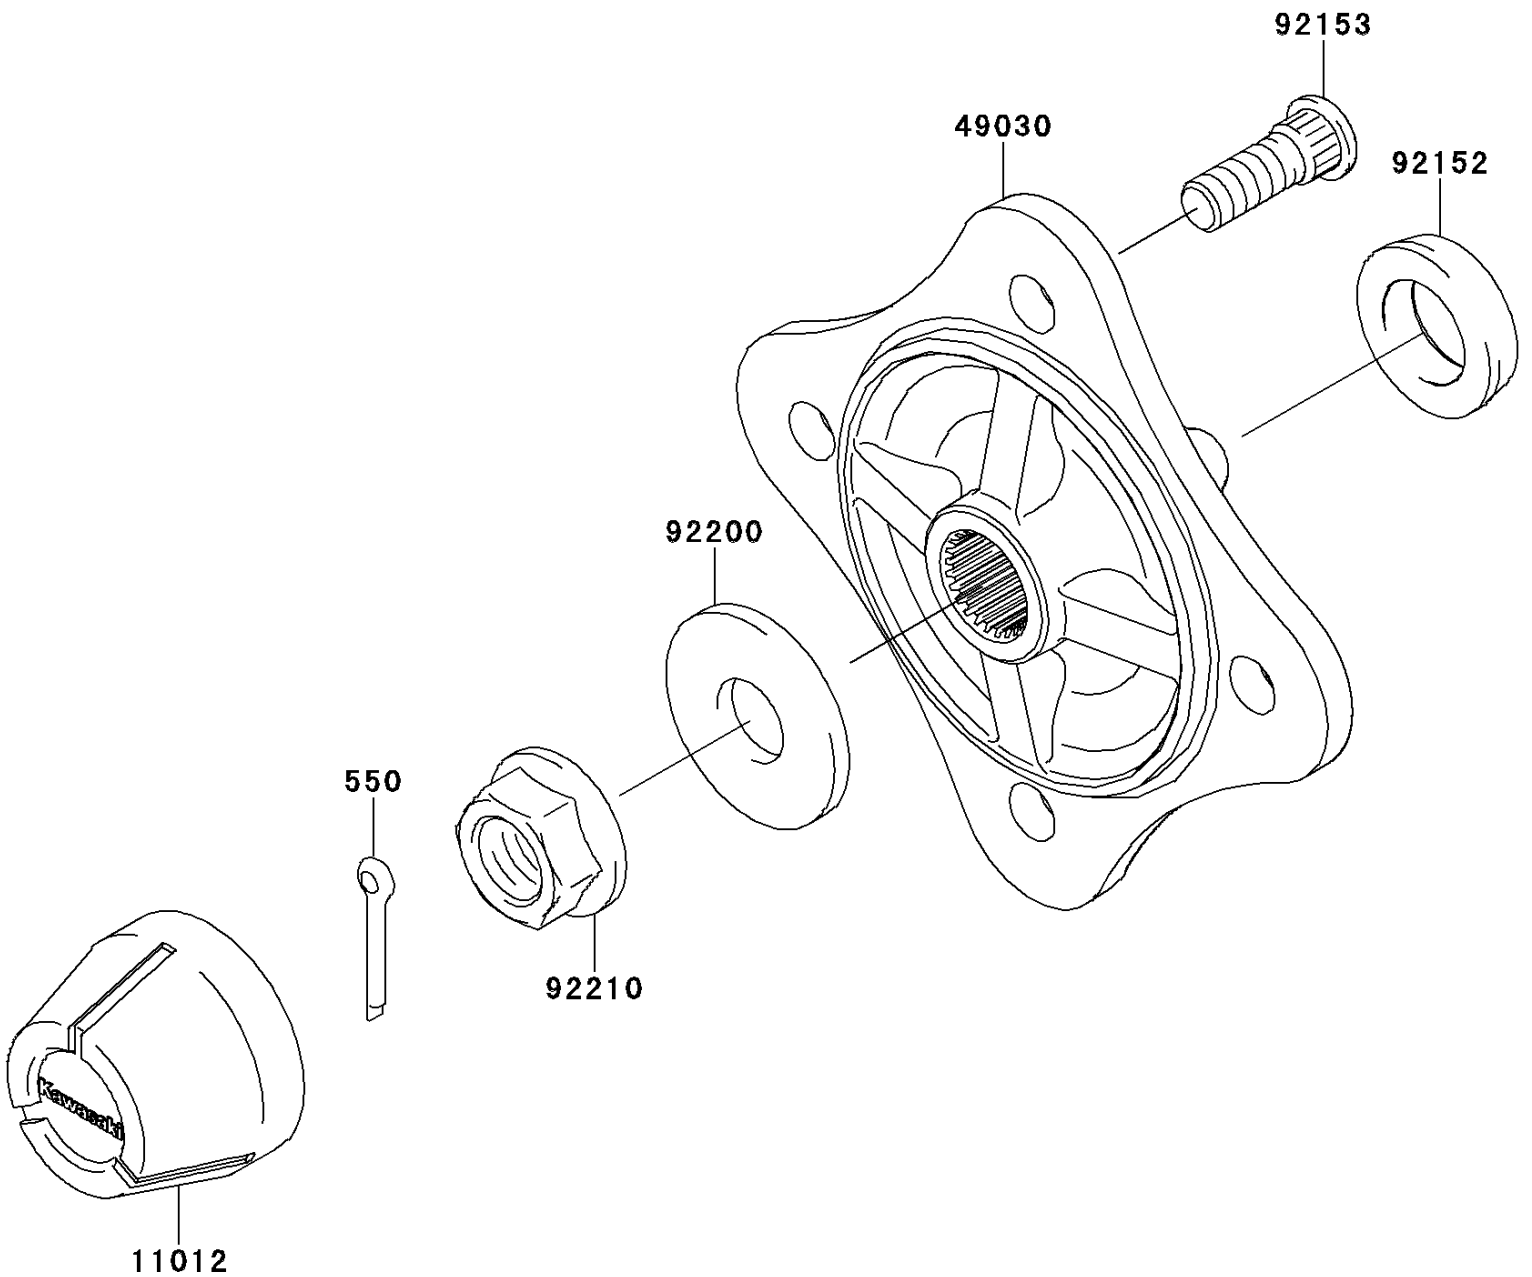

2012 TERYX® 750 FI 4x4 PARTS DIAGRAM

Rear Hubs/Brakes

F2240

2012 TERYX® 750 FI 4x4 PARTS LIST

Rear Hubs/Brakes

ITEM NAME	PART NUMBER	QUANTITY
PIN-COTTER,4.0X30 (Ref # 550)	550AA4030	2
CAP,WHEEL (Ref # 11012)	11012-1969	2
HUB,RR (Ref # 49030)	49030-0042	2
COLLAR (Ref # 92152)	92152-0631	2
BOLT,12MM (Ref # 92153)	92153-1915	8
WASHER,20.3X52X4.5 (Ref # 92200)	92200-0130	2
NUT,FLANGED,20MM (Ref # 92210)	92210-2093	2