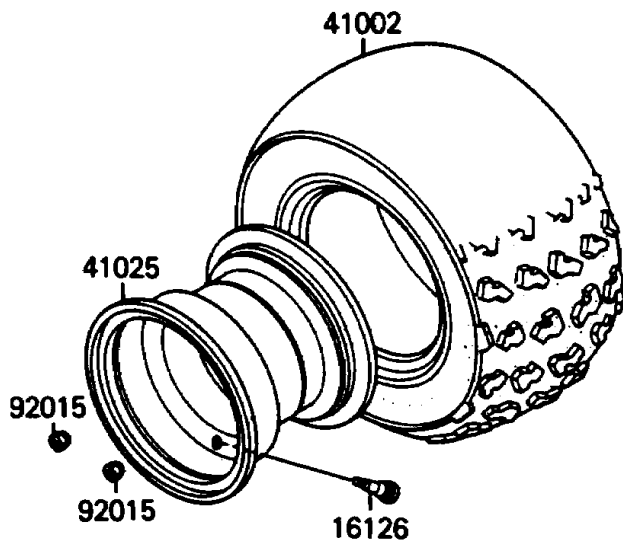

1988 Tecate 4 PARTS DIAGRAM

Tires

F2210-0128

1988 Tecate 4 PARTS LIST

Tires

ITEM NAME	PART NUMBER	QUANTITY
VALVE (Ref # 16126)	16126-4001	4
TIRE,FR,AT20X7-10,KT926(D) (Ref # 41002)	41002-1660	2
TIRE,RR,AT20X10-10,KT927M(D) (Ref # 41002B)	41002-1695	2
RIM,FR,10X5.5,J.WHITE (Ref # 41025)	41025-1150-8C	2
RIM,RR,10X8.5,J.WHITE (Ref # 41025A)	41025-1191-8C	2
NUT,LOCK,FLANGED,10MM (Ref # 92015)	92015-1663	16