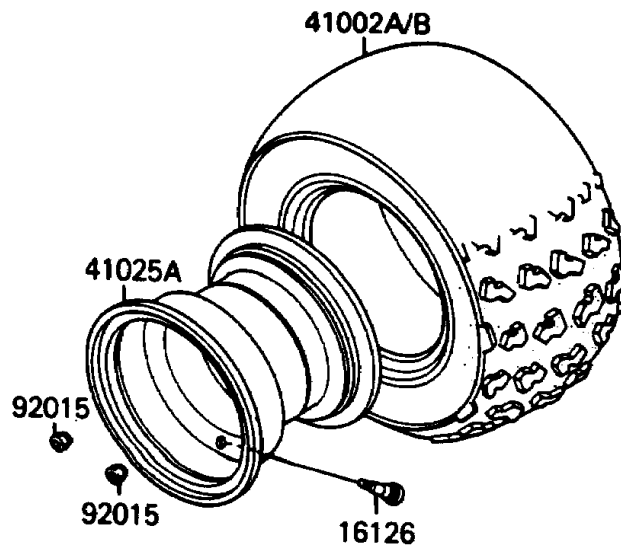

1988 Tecate 4 PARTS DIAGRAM

Tires

F2210-0128

1988 Tecate 4 PARTS LIST

Tires

ITEM NAME	PART NUMBER	QUANTITY
VALVE (Ref # 16126)	16126-4001	4
TIRE,FR,AT20X7-10,KT926(D) (Ref # 41002)	41002-1660	2
TIRE,RR,AT20X10-10,KT927M(D) (Ref # 41002B)	41002-1695	2
RIM,FR,10X5.5,J.WHITE (Ref # 41025)	41025-1150-8C	2
RIM,RR,10X8.5,J.WHITE (Ref # 41025A)	41025-1191-8C	2
NUT,LOCK,FLANGED,10MM (Ref # 92015)	92015-1663	16