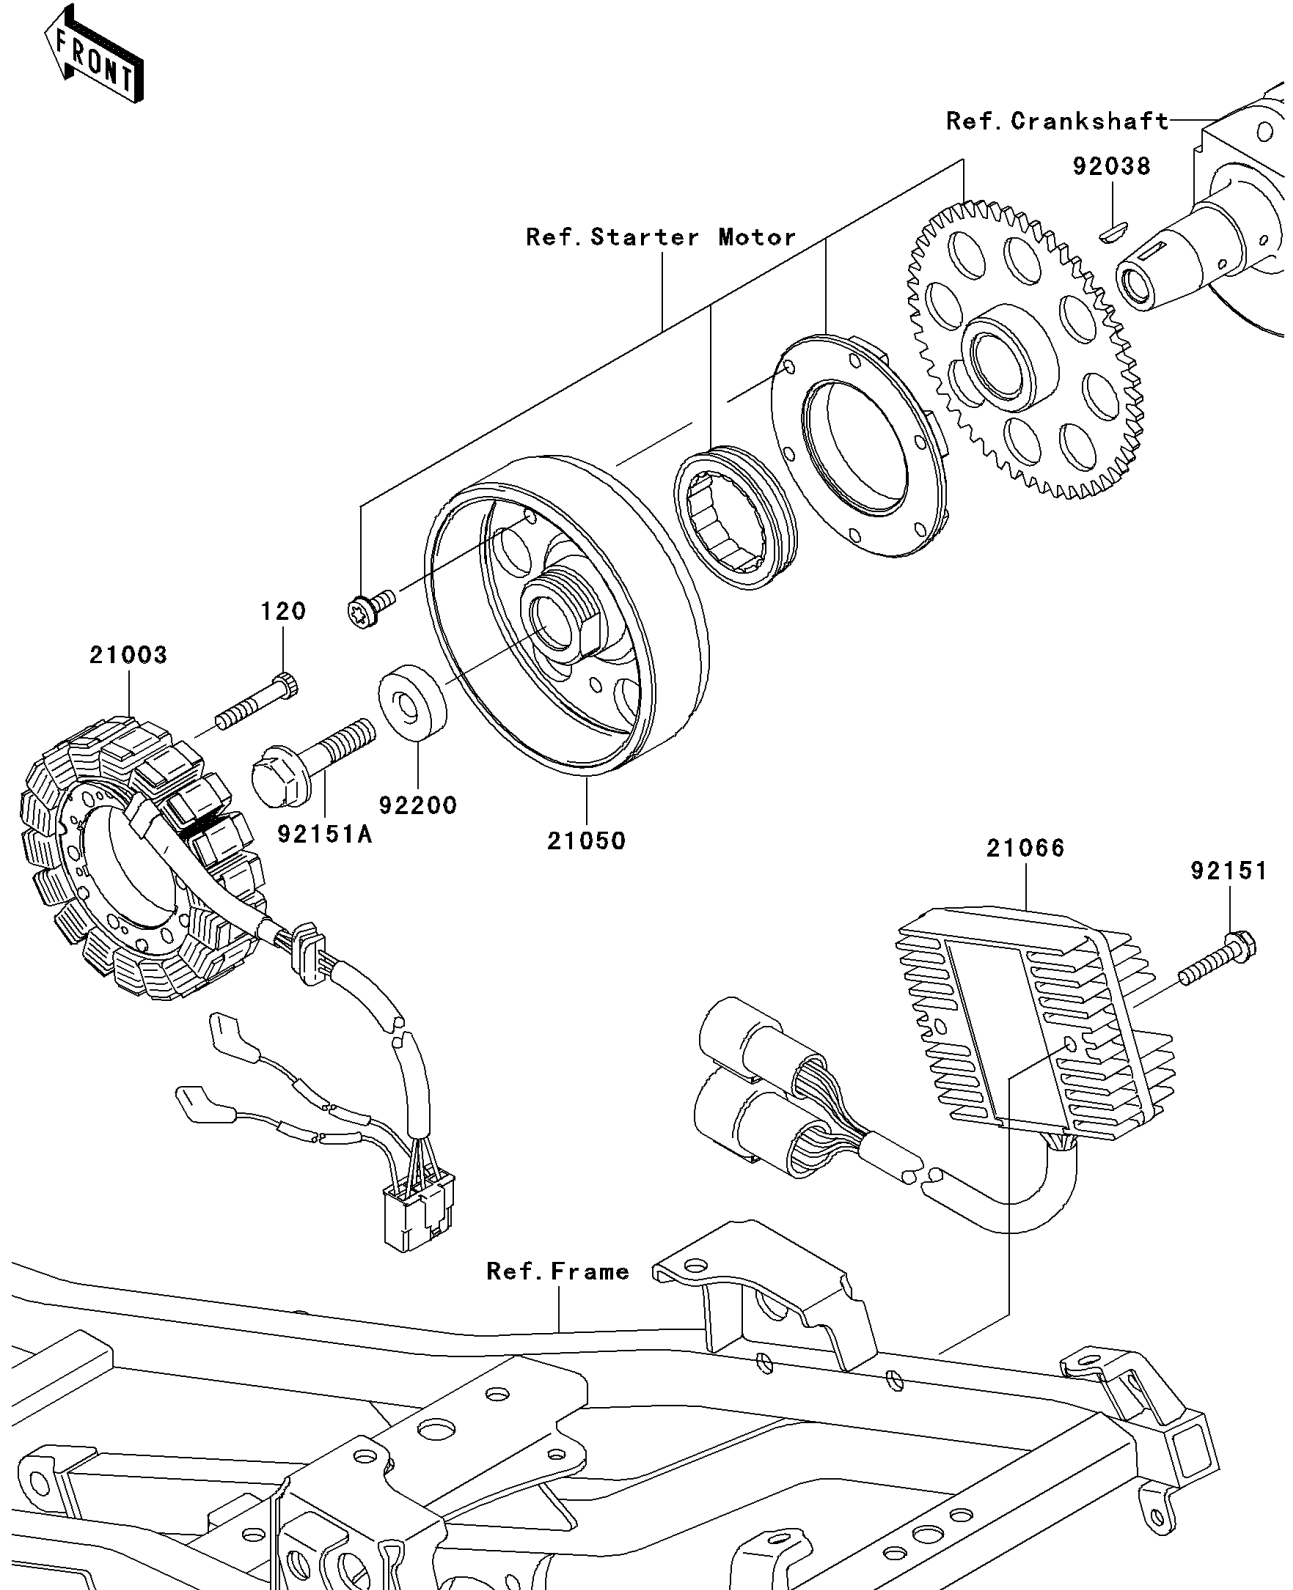

2002 Ninja® ZX™ -9R PARTS DIAGRAM

Generator

E1810

2002 Ninja® ZX™ -9R PARTS LIST

Generator

ITEM NAME	PART NUMBER	QUANTITY
BOLT-SOCKET,6X35 (Ref # 120)	120P0635	4
STATOR (Ref # 21003)	21003-1397	1
FLYWHEEL (Ref # 21050)	21050-1186	1
REGULATOR-VOLTAGE (Ref # 21066)	21066-1119	1
KEY (Ref # 92038)	92038-1060	1
BOLT,6X30 (Ref # 92151)	92151-1228	2
BOLT,FLYWHEEL (Ref # 92151A)	92151-1230	1
WASHER (Ref # 92200)	92200-1241	1