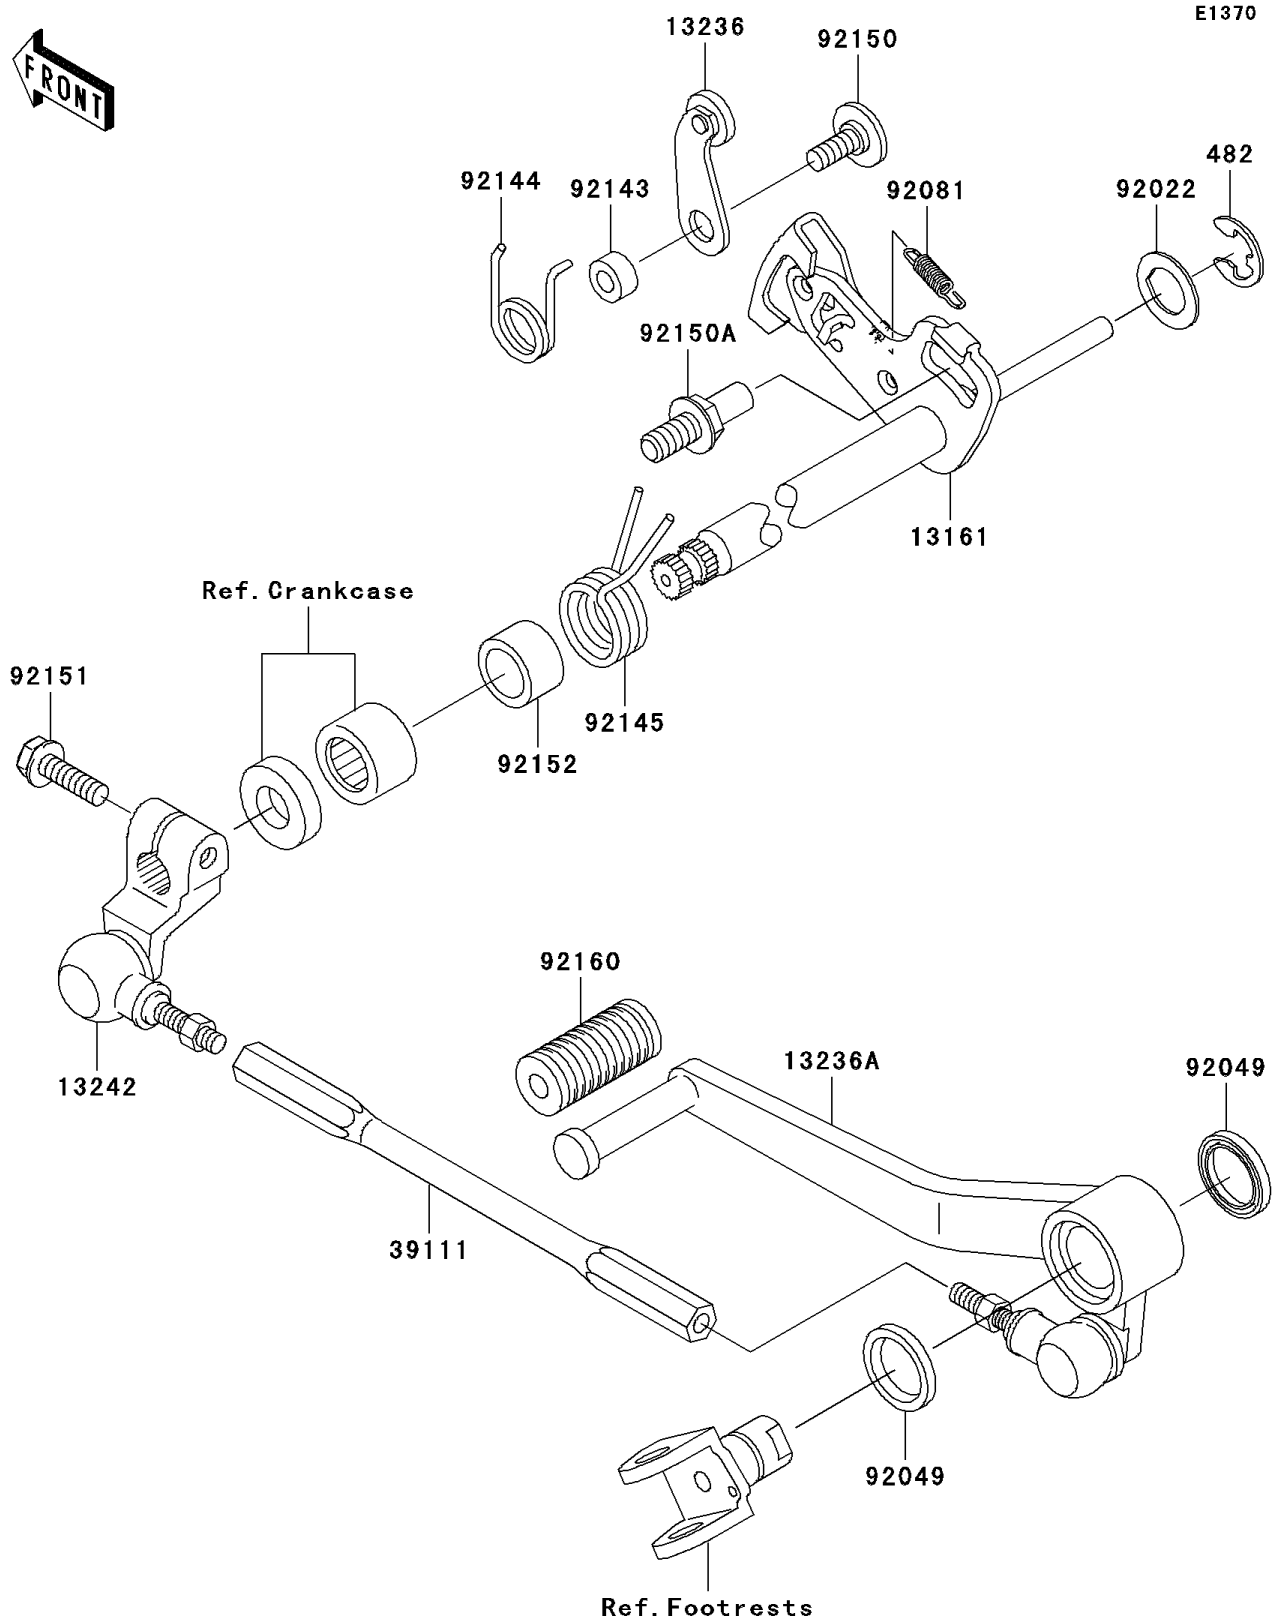

2002 Ninja® ZX™ -9R PARTS DIAGRAM

Gear Change Mechanism

2002 Ninja® ZX™ -9R PARTS LIST

Gear Change Mechanism

ITEM NAME	PART NUMBER	QUANTITY
CIRCLIP-TYPE-E,12MM (Ref # 482)	482J0200	1
LEVER-COMP-CHANGE SHAFT (Ref # 13161)	13161-1282	1
LEVER-COMP (Ref # 13236)	13236-1243	1
LEVER-COMP,CHANGE PEDAL (Ref # 13236A)	13236-1317	1
LEVER-ASSY-CHANGE,BOSS (Ref # 13242)	13242-1348	1
ROD-TIE (Ref # 39111)	39111-1157	1
WASHER,CHANGE SHAFT (Ref # 92022)	92022-1628	1
SEAL-OIL (Ref # 92049)	92049-1492	2
SPRING,PAWL RETURN (Ref # 92081)	92081-1708	1
COLLAR (Ref # 92143)	92143-1595	1
SPRING (Ref # 92144)	92144-1856	1
SPRING (Ref # 92145)	92145-1122	1
BOLT,SOCKET,6X16 (Ref # 92150)	92150-1737	1
BOLT,RETURN SPRING (Ref # 92150A)	92150-1869	1
BOLT,6X20 (Ref # 92151)	92151-1226	1
COLLAR (Ref # 92152)	92152-1383	1
DAMPER,CHANGE PEDAL (Ref # 92160)	92160-1036	1