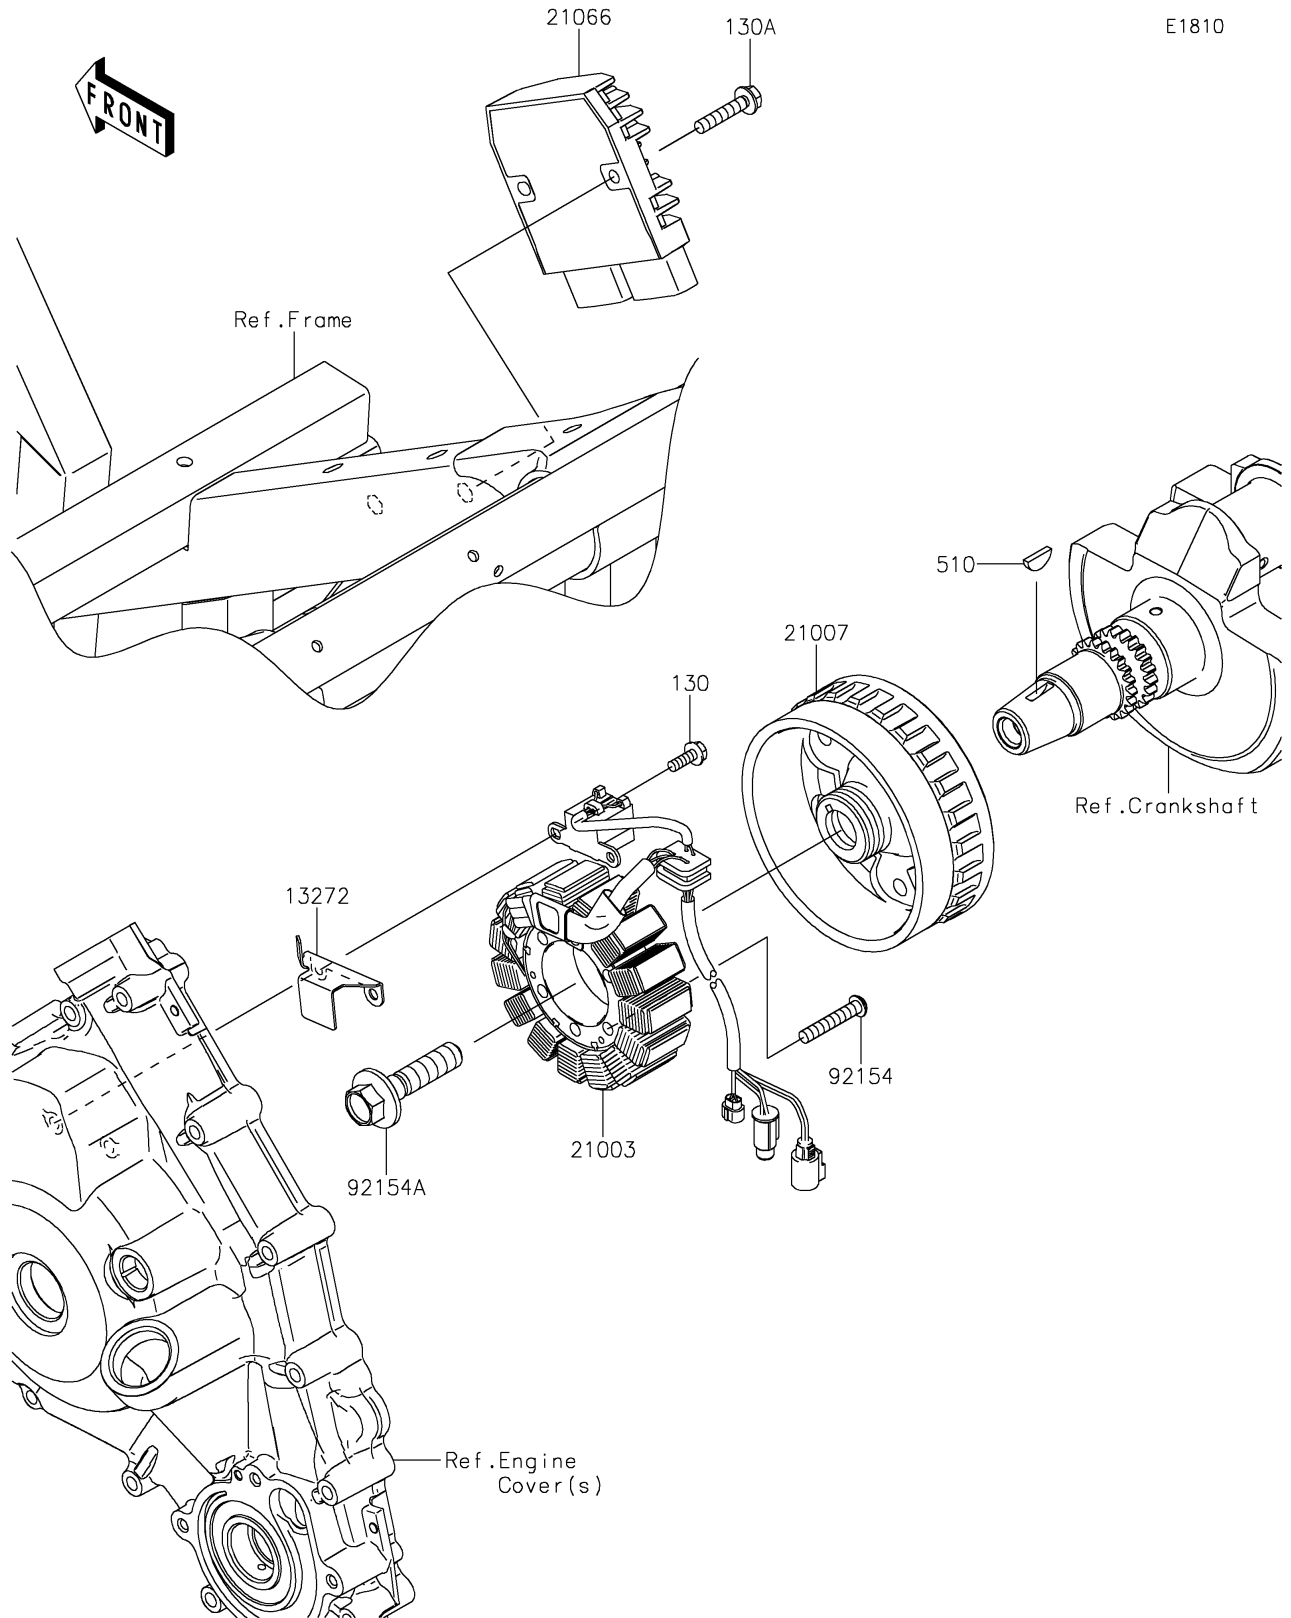

2024 TERYX4™ S CAMO PARTS DIAGRAM

Generator

E1810

2024 TERYX4™ S CAMO PARTS LIST

Generator

ITEM NAME	PART NUMBER	QUANTITY
PLATE (Ref # 13272)	13272-1222	1
STATOR (Ref # 21003)	21003-0166	1
ROTOR (Ref # 21007)	21007-0565	1
REGULATOR-VOLTAGE (Ref # 21066)	21066-0771	1
BOLT,TORX,6X35 (Ref # 92154)	92154-1007	4
BOLT,12X50 (Ref # 92154A)	92154-1826	1
BOLT-FLANGED,5X14 (Ref # 130)	130BA0514	2
BOLT-FLANGED,6X30 (Ref # 130A)	130BA0630	2
KEY-WOODRUFF (Ref # 510)	510A4200	1