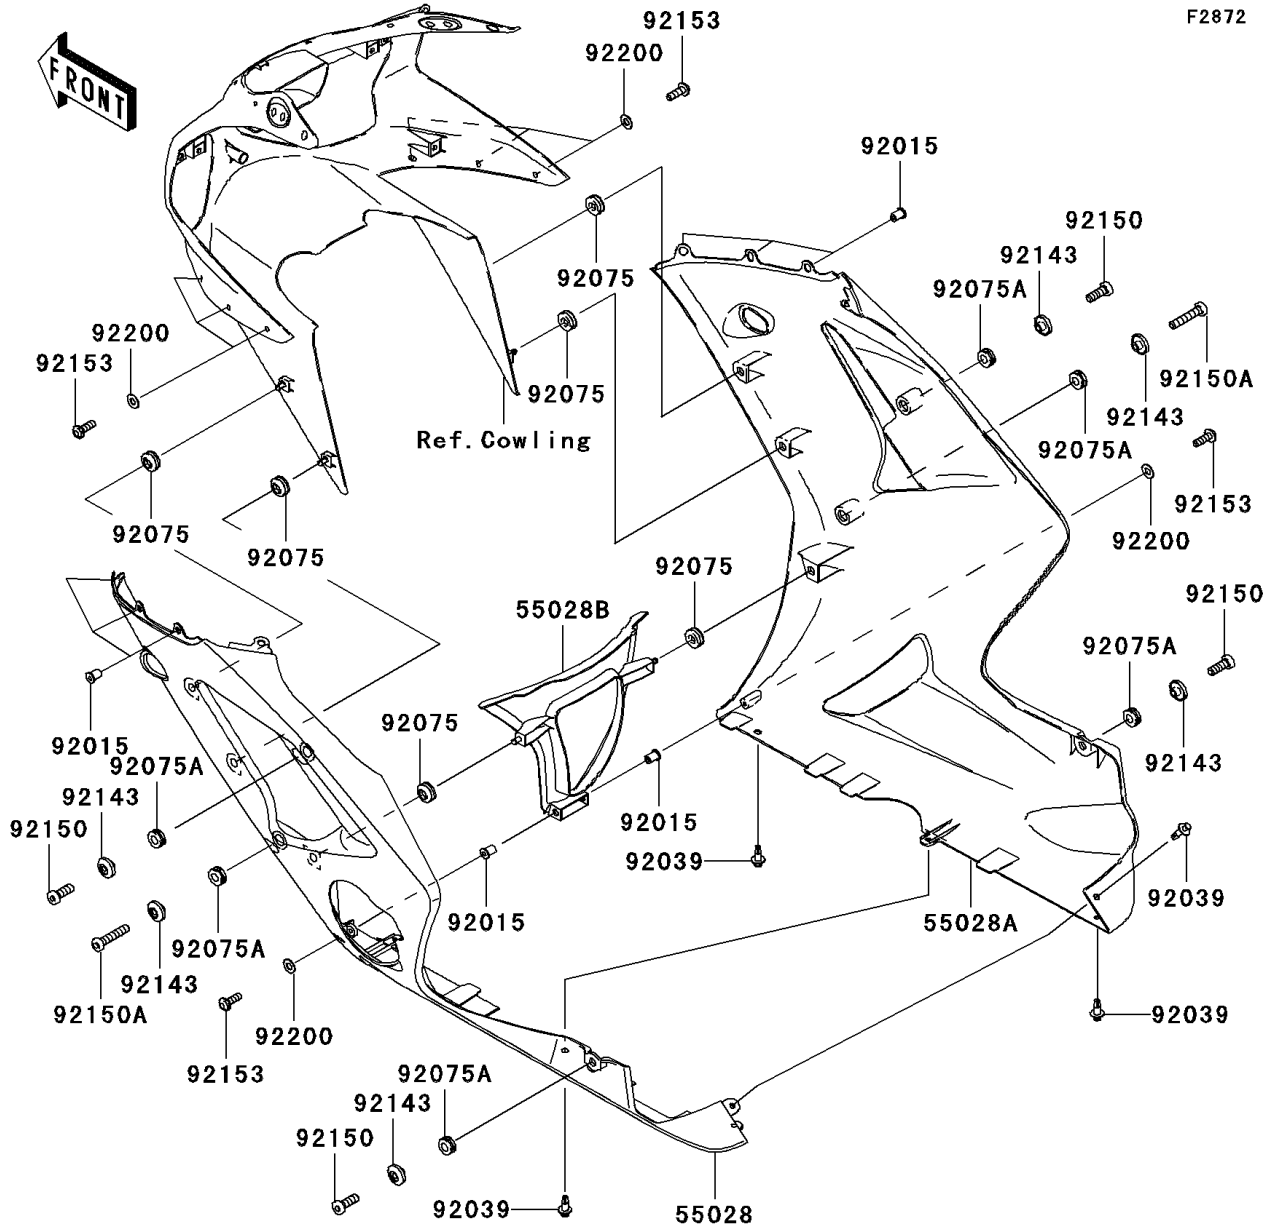

2004 Ninja® ZX™ -6RR PARTS DIAGRAM

Cowling Lower

F2872

WOD

2004 Ninja® ZX™ -6RR PARTS LIST

Cowling Lower

ITEM NAME	PART NUMBER	QUANTITY
COWLING,LWR,LH,L.GREEN (Ref # 55028)	55028-1454-7F	1
COWLING,LWR,RH,L.GREEN (Ref # 55028A)	55028-1455-7F	1
COWLING,FR (Ref # 55028B)	55028-1456	1
NUT,WELL,5MM (Ref # 92015)	92015-1757	8
RIVET (Ref # 92039)	92039-1289	4
DAMPER (Ref # 92075)	92075-1067	6
DAMPER (Ref # 92075A)	92075-1634	6
COLLAR,BLACK (Ref # 92143)	92143-1226	6
BOLT,SOCKET,6X18 (Ref # 92150)	92150-1553	4
BOLT,SOCKET,6X30 (Ref # 92150A)	92150-1554	2
BOLT,SOCKET,5X16 (Ref # 92153)	92153-1244	8
WASHER,NYLON,5.3X11.5X0.5 (Ref # 92200)	92200-0006	8