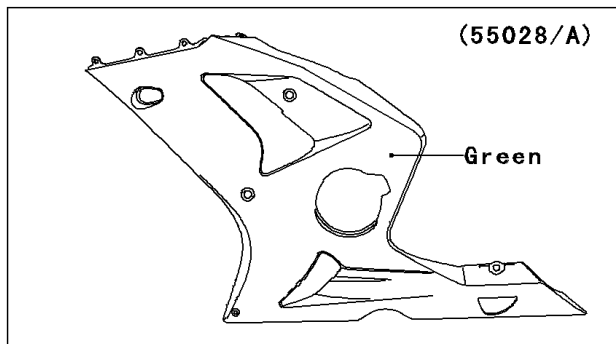

2004 Ninja® ZX™ -6RR PARTS DIAGRAM

Cowling Lower

F2872

WOD

2004 Ninja® ZX™ -6RR PARTS LIST

Cowling Lower

ITEM NAME	PART NUMBER	QUANTITY
COWLING,LWR,LH,L.GREEN (Ref # 55028)	55028-1454-7F	1
COWLING,LWR,RH,L.GREEN (Ref # 55028A)	55028-1455-7F	1
COWLING,FR (Ref # 55028B)	55028-1456	1
NUT,WELL,5MM (Ref # 92015)	92015-1757	8
RIVET (Ref # 92039)	92039-1289	4
DAMPER (Ref # 92075)	92075-1067	6
DAMPER (Ref # 92075A)	92075-1634	6
COLLAR,BLACK (Ref # 92143)	92143-1226	6
BOLT,SOCKET,6X18 (Ref # 92150)	92150-1553	4
BOLT,SOCKET,6X30 (Ref # 92150A)	92150-1554	2
BOLT,SOCKET,5X16 (Ref # 92153)	92153-1244	8
WASHER,NYLON,5.3X11.5X0.5 (Ref # 92200)	92200-0006	8