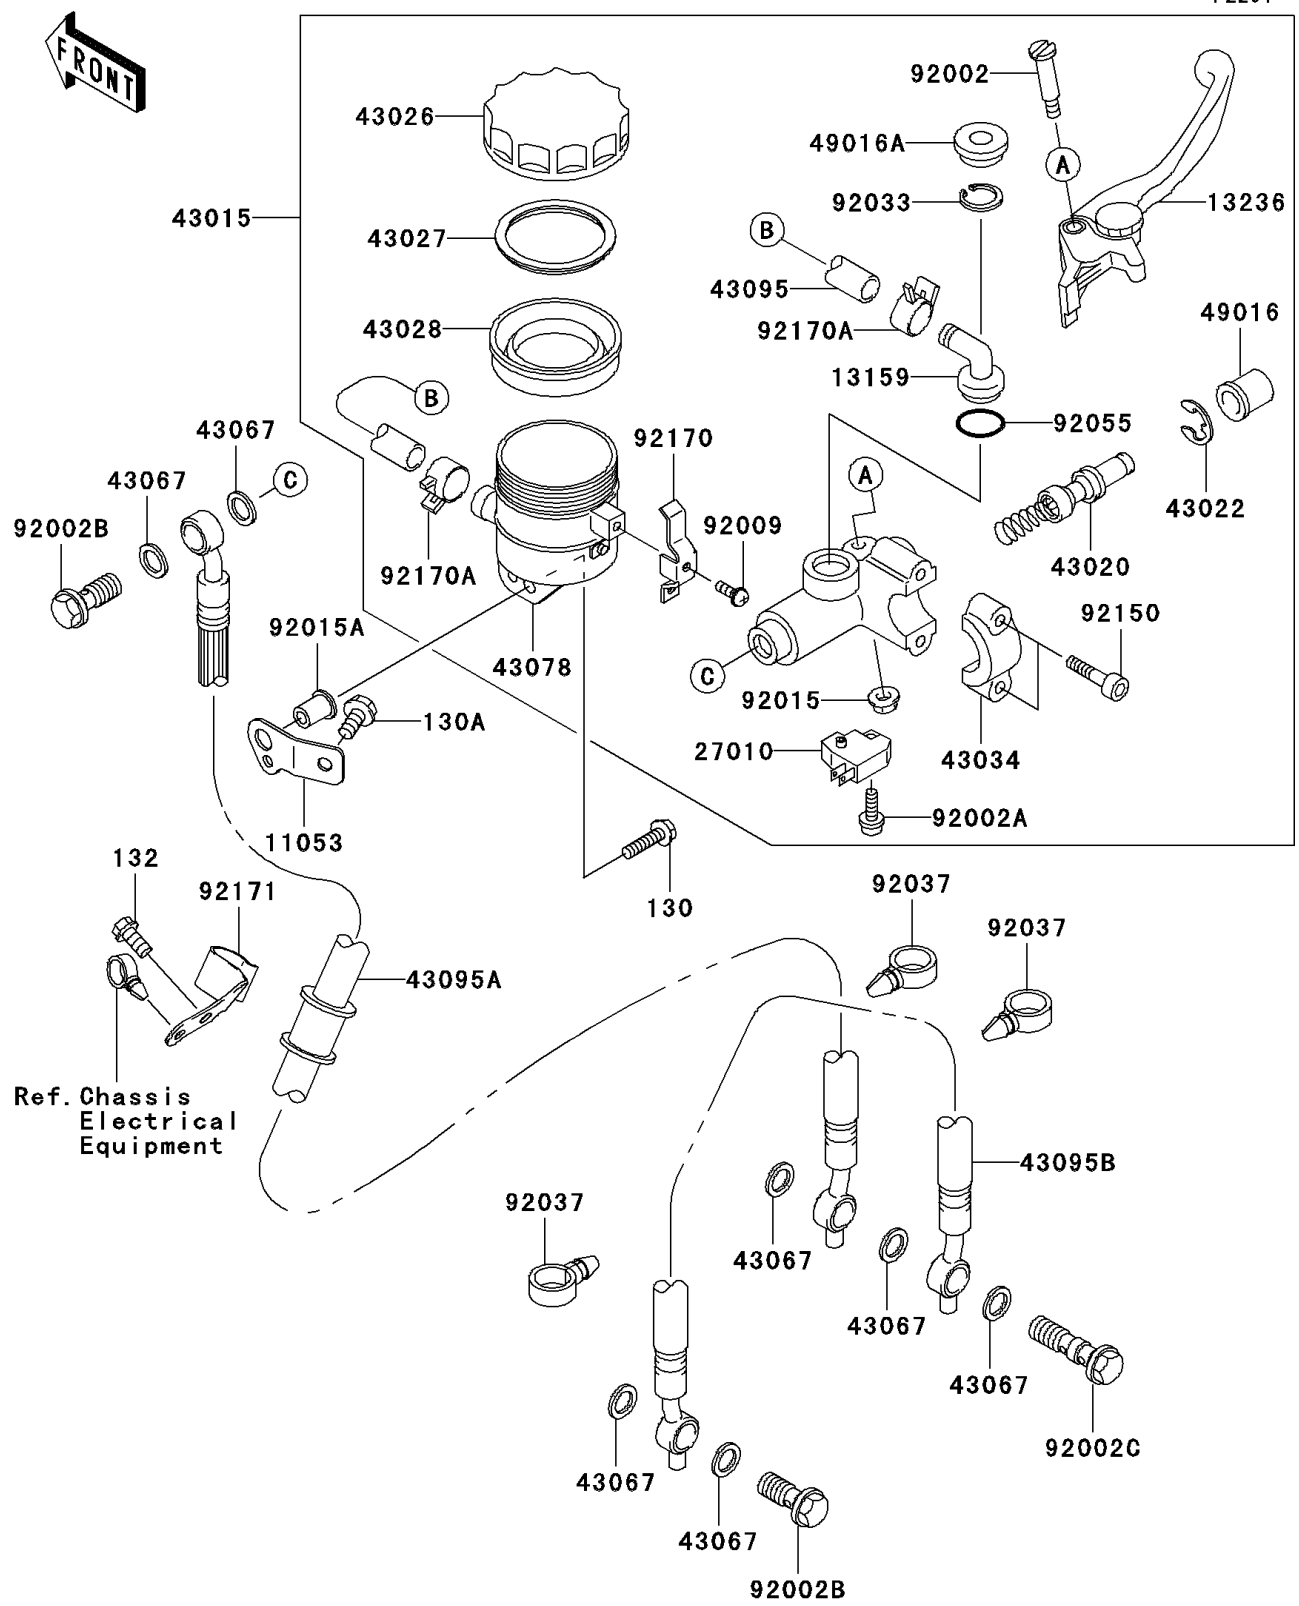

2004 Ninja® ZX™-6RR PARTS DIAGRAM

Front Master Cylinder

F2291

2004 Ninja® ZX™-6RR PARTS LIST

Front Master Cylinder

ITEM NAME	PART NUMBER	QUANTITY
BOLT-FLANGED (Ref # 130)	130J0520	1
BOLT-FLANGED (Ref # 130A)	130J0612	1
BOLT-FLANGED-SMALL (Ref # 132)	132J0612	1
BRACKET,RESERVOIR TANK (Ref # 11053)	11053-0293	1
CONNECTOR (Ref # 13159)	13159-1061	1
LEVER-COMP,FRONT BRAKE (Ref # 13236)	13236-0024	1
SWITCH,BRAKE (Ref # 27010)	27010-1170	1
CYLINDER-ASSY-MASTER,FR (Ref # 43015)	43015-1702	1
PISTON-COMP-BRAKE,FR (Ref # 43020)	43020-1056	1
STOPPER-BRAKE,PISTON (Ref # 43022)	43022-1010	1
CAP-BRAKE (Ref # 43026)	43026-1051	1
PLATE-DIAPHRAGM (Ref # 43027)	43027-1051	1
DIAPHRAGM,MASTER CYLINDER (Ref # 43028)	43028-1057	1
HOLDER-BRAKE,MASTER CYLINDER (Ref # 43034)	43034-0002	1
WASHER,10.5X15X1.5 (Ref # 43067)	43067-001	7
RESERVOIR (Ref # 43078)	43078-1099	1
HOSE-BRAKE,FR MASTER CYLINDER (Ref # 43095)	43095-0027	1
HOSE-BRAKE,FR (Ref # 43095A)	43095-1283	1
HOSE-BRAKE,FR (Ref # 43095B)	43095-1284	1
COVER-SEAL,MASTER CYLINDER (Ref # 49016)	49016-1044	1
COVER-SEAL (Ref # 49016A)	49016-1147	1
BOLT,LEVER SET,BLACK (Ref # 92002)	92002-1322	1
BOLT,SCREW,4X12 (Ref # 92002A)	92002-1323	1
BOLT,OIL,L=23 (Ref # 92002B)	92002-1888	2
BOLT,OIL,L=37 (Ref # 92002C)	92002-1909	1
SCREW (Ref # 92009)	92009-1570	1
NUT,FLANGED,6MM,BLACK (Ref # 92015)	92015-1233	1
NUT,WELL,5MM (Ref # 92015A)	92015-1757	1
RING-SNAP,20.5MM (Ref # 92033)	92033-1186	1

2004 Ninja® ZX™ -6RR PARTS LIST

Front Master Cylinder

ITEM NAME	PART NUMBER	QUANTITY
CLAMP,HOSE (Ref # 92037)	92037-1827	3
RING-O,MASTER CYLINDER (Ref # 92055)	92055-1251	1
BOLT (Ref # 92150)	92150-1328	2
CLAMP (Ref # 92170)	92170-1090	1
CLAMP,HOSE (Ref # 92170A)	92170-1091	2
CLAMP,BRAKE HOSE (Ref # 92171)	92171-1546	1