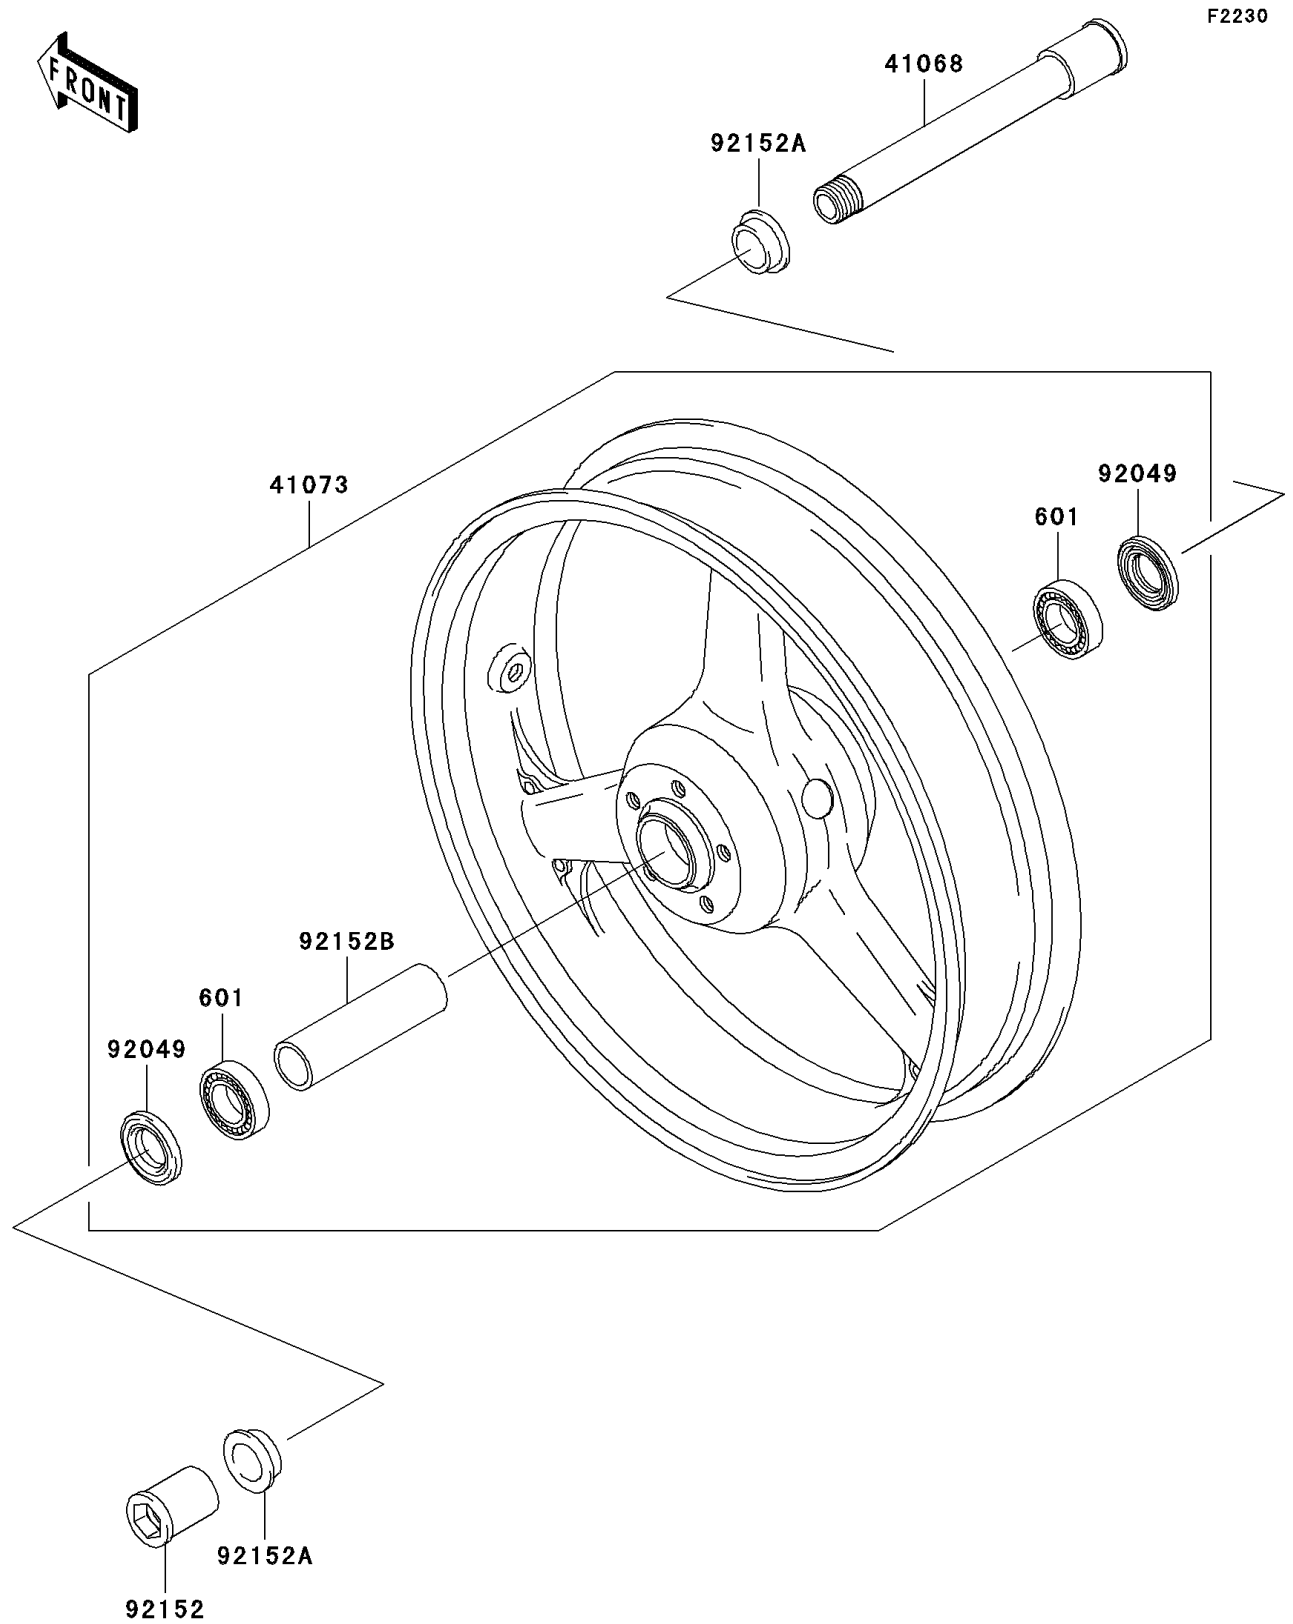

2004 Ninja® ZX™ -6RR PARTS DIAGRAM

Front Wheel

2004 Ninja® ZX™ -6RR PARTS LIST

Front Wheel

ITEM NAME	PART NUMBER	QUANTITY
BEARING-BALL,#6005UU (Ref # 601)	601B6005UU	2
AXLE,FR (Ref # 41068)	41068-1426	1
WHEEL-ASSY,FR,BLACK (Ref # 41073)	41073-1689-R2	1
SEAL-OIL,BJN 32 47 5 (Ref # 92049)	92049-1377	2
COLLAR,NUT,24MM (Ref # 92152)	92152-1464	1
COLLAR,FR AXLE,L=13 (Ref # 92152A)	92152-1470	2
COLLAR,FR HUB,L=115 (Ref # 92152B)	92152-1471	1