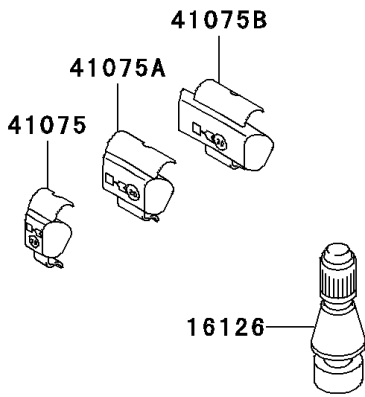

2004 Ninja® ZX™-6RR PARTS DIAGRAM

Tires

F2210

2004 Ninja® ZX™ -6RR PARTS LIST

Tires

ITEM NAME	PART NUMBER	QUANTITY
VALVE,TIRE (Ref # 16126)	16126-1140	2
TIRE,FR,120/65ZR17(56W),BT019F (Ref # 41009)	41009-0014	1
TIRE,RR,180/55ZR17(73W),BT012R (Ref # 41009A)	41009-0015	1
BALANCER-WHEEL,10G,SILVER (Ref # 41075)	41075-1014	AR
BALANCER-WHEEL,20G,SILVER (Ref # 41075A)	41075-1015	AR
BALANCER-WHEEL,30G,SILVER (Ref # 41075B)	41075-1016	AR