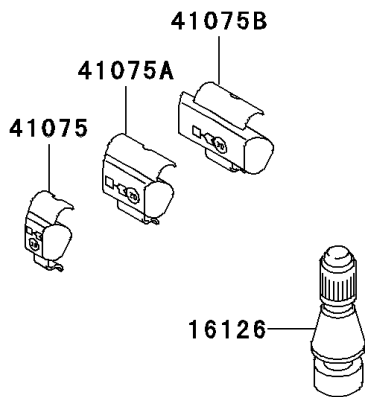

2004 Ninja® ZX™-6RR PARTS DIAGRAM

Tires

F2210

2004 Ninja® ZX™ -6RR PARTS LIST

Tires

ITEM NAME	PART NUMBER	QUANTITY
VALVE,TIRE (Ref # 16126)	16126-1140	2
TIRE,FR,120/65ZR17(56W),BT019F (Ref # 41009)	41009-0014	1
TIRE,RR,180/55ZR17(73W),BT012R (Ref # 41009A)	41009-0015	1
BALANCER-WHEEL,10G,SILVER (Ref # 41075)	41075-1014	AR
BALANCER-WHEEL,20G,SILVER (Ref # 41075A)	41075-1015	AR
BALANCER-WHEEL,30G,SILVER (Ref # 41075B)	41075-1016	AR