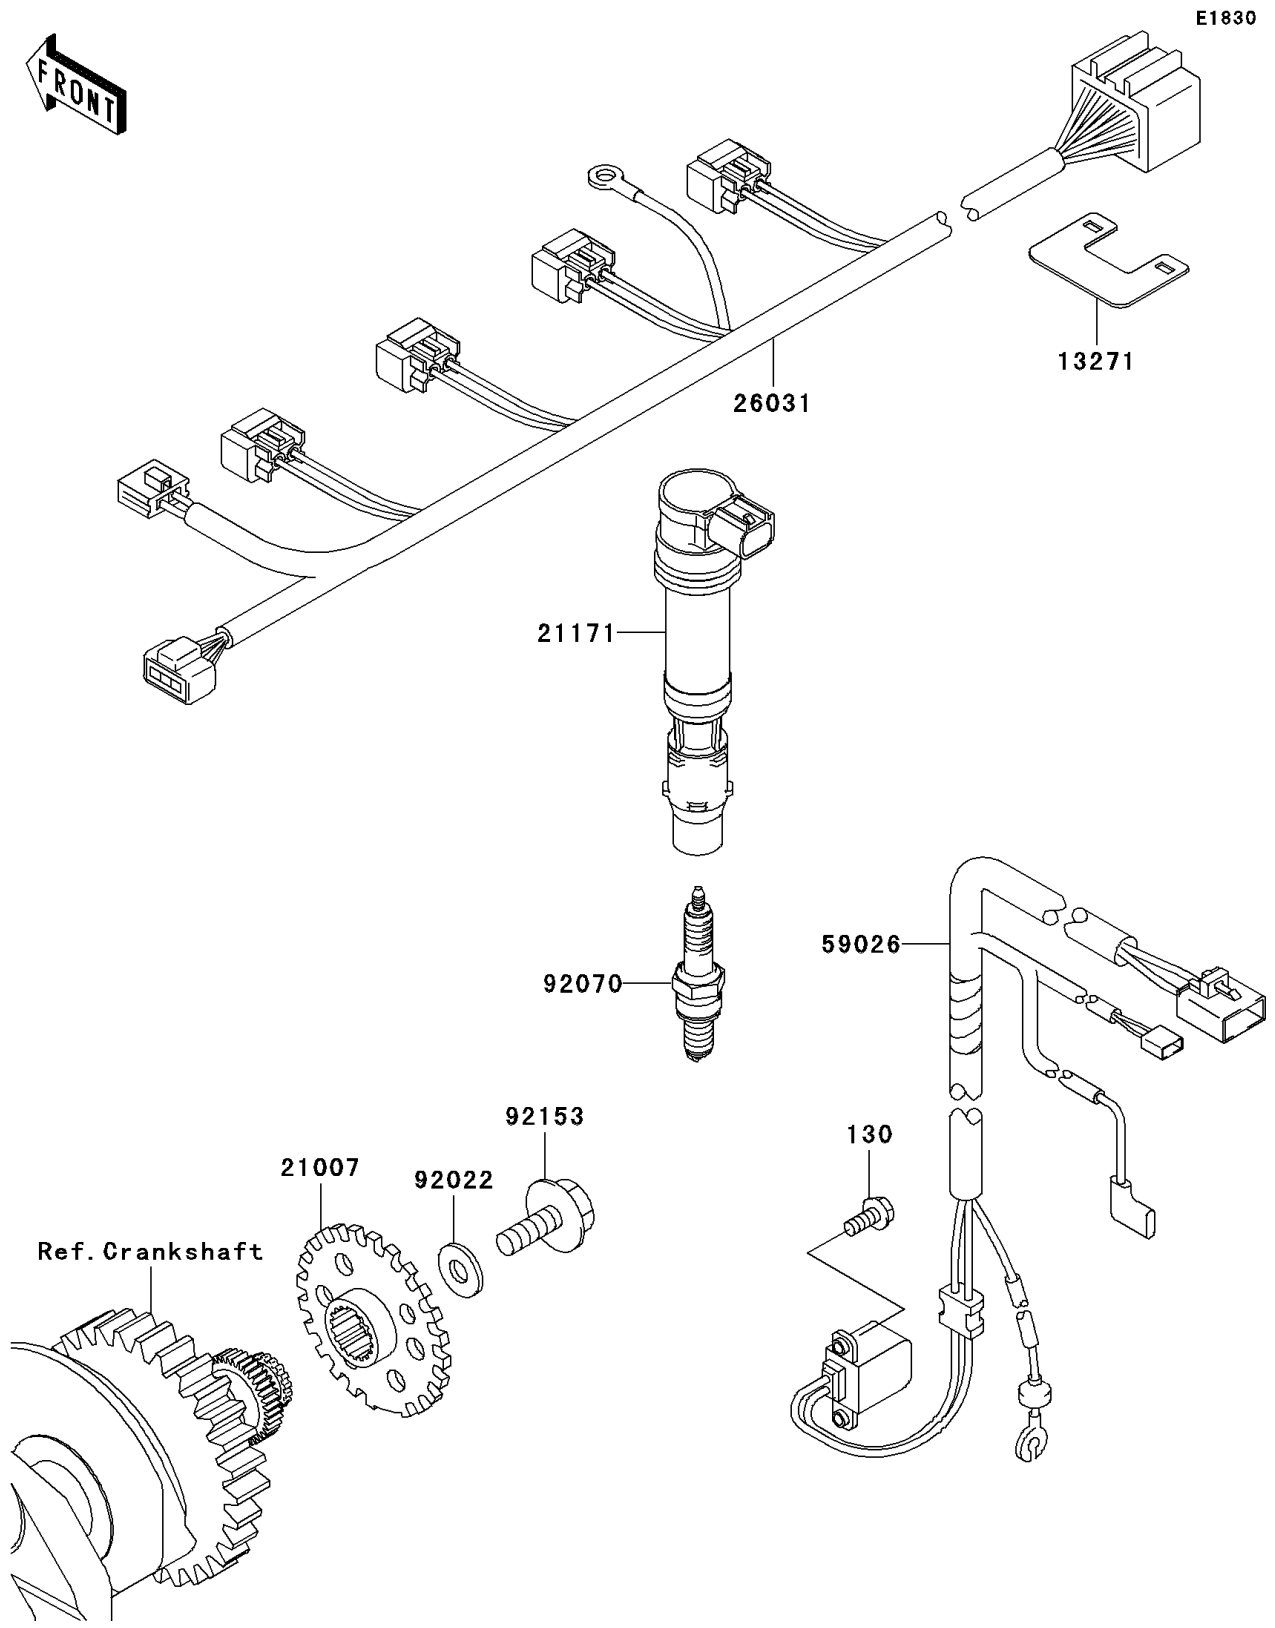

# 2004 Ninja® ZX™ -6RR PARTS DIAGRAM

Ignition System

## 2004 Ninja® ZX™ -6RR PARTS LIST

### Ignition System

ITEM NAME	PART NUMBER	QUANTITY
BOLT-FLANGED (Ref # 130)	130G0512	2
PLATE (Ref # 13271)	13271-0055	1
ROTOR,PULSING (Ref # 21007)	21007-0009	1
COIL-ASSY-IGNITION (Ref # 21171)	21171-1282	4
HARNESS (Ref # 26031)	26031-0007	1
COIL-PULSING (Ref # 59026)	59026-1161	1
WASHER,8.2X19X2 (Ref # 92022)	92022-1533	1
PLUG-SPARK,CR9E(NGK) (Ref # 92070)	92070-1266	4
BOLT,8X23 (Ref # 92153)	92153-0549	1