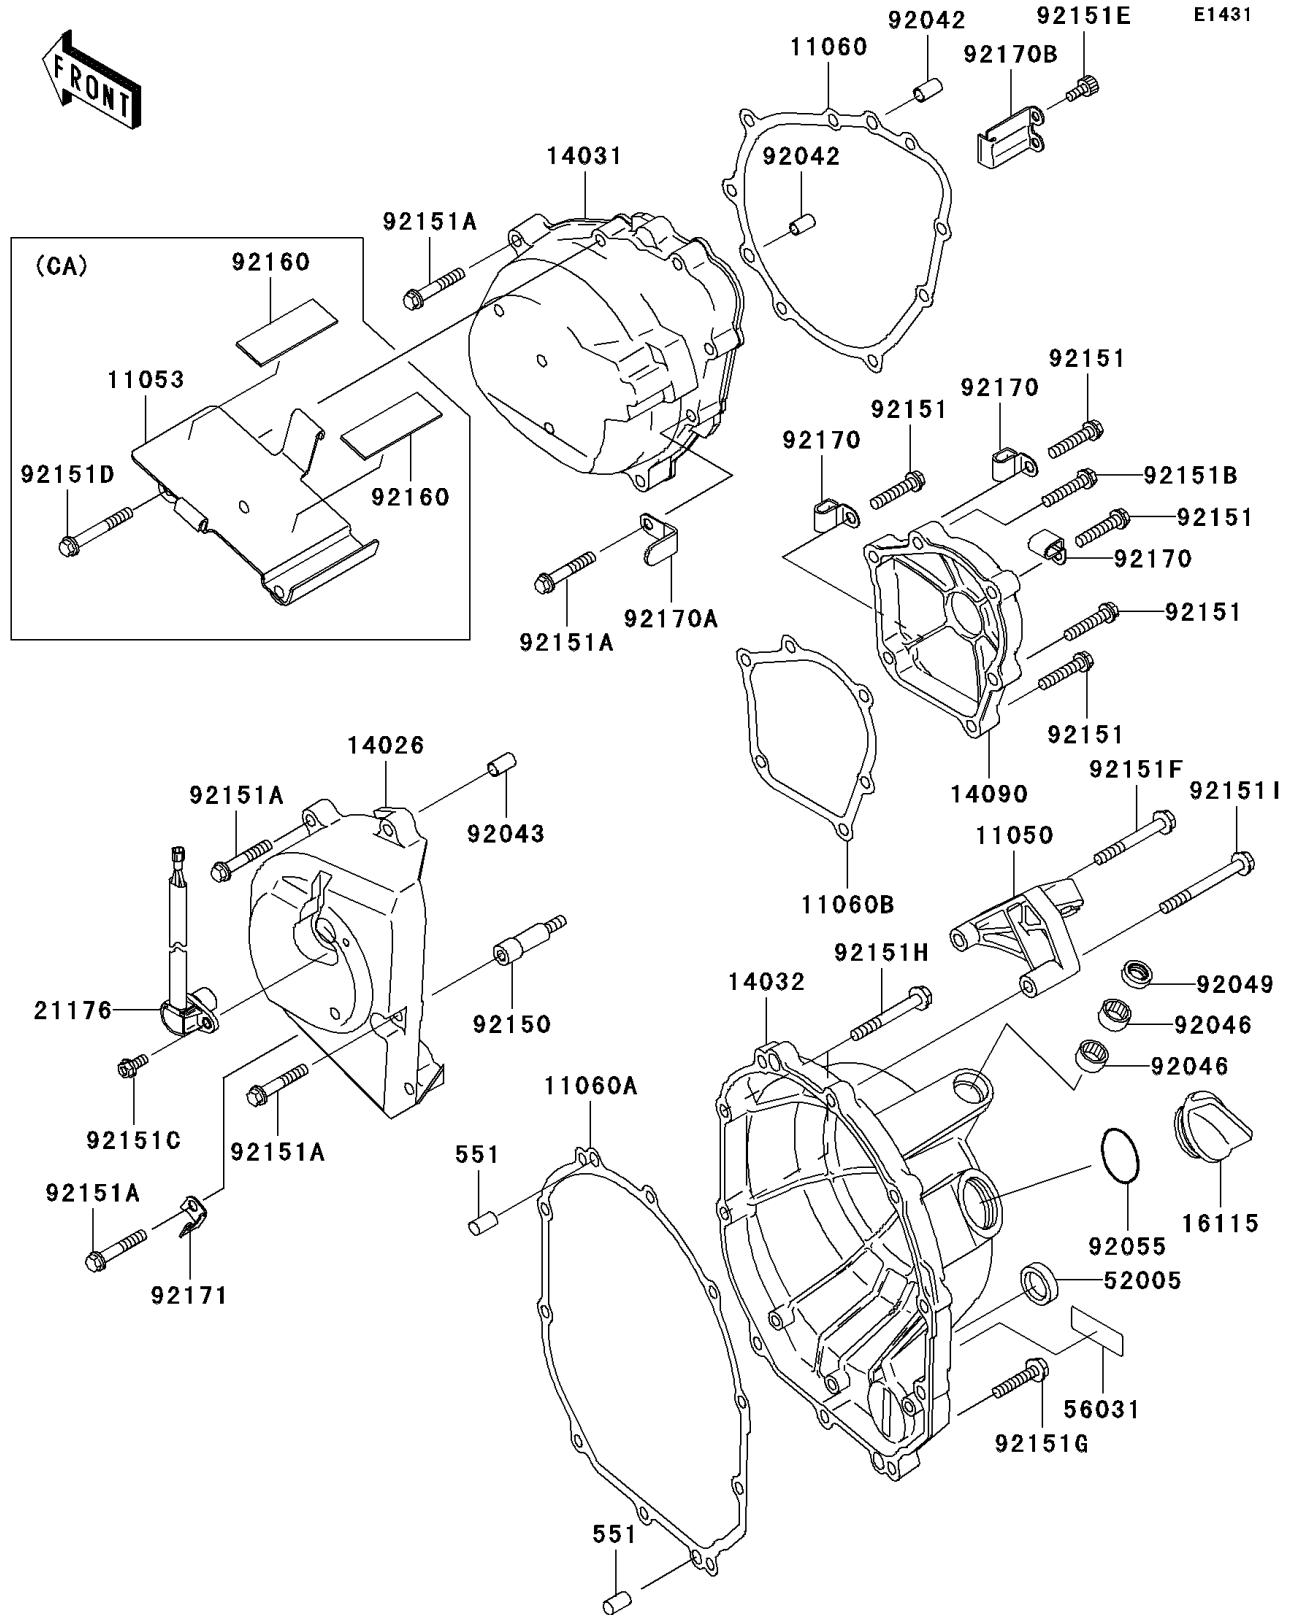

2004 Ninja® ZX™-6RR PARTS DIAGRAM

Engine Cover(s)

2004 Ninja® ZX™-6RR PARTS LIST

Engine Cover(s)

ITEM NAME	PART NUMBER	QUANTITY
PIN-DOWEL,8X14 (Ref # 551)	551A0814	2
BRACKET,CLUTCH CABLE (Ref # 11050)	11050-1864	1
GASKET,GENERATOR COVER (Ref # 11060)	11060-1851	1
GASKET,CLUTCH COVER (Ref # 11060A)	11060-1853	1
GASKET,PULSING COVER (Ref # 11060B)	11060-1867	1
COVER-CHAIN (Ref # 14026)	14026-1292	1
COVER-GENERATOR (Ref # 14031)	14031-1402	1
COVER-CLUTCH (Ref # 14032)	14032-1540	1
COVER,PULSING (Ref # 14090)	14090-1916	1
CAP-OIL FILLER (Ref # 16115)	16115-1009	1
SENSOR,SPEED (Ref # 21176)	21176-1076	1
GAUGE,OIL LEVEL (Ref # 52005)	52005-1057	1
LABEL-MANUAL,OIL CAPACITY (Ref # 56031)	56031-1895	1
PIN,DOWEL,6.3X8X14 (Ref # 92042)	92042-007	2
PIN,6.2X8X14 (Ref # 92043)	92043-1263	1
BEARING-NEEDLE,HK1210 (Ref # 92046)	92046-1010	2
SEAL-OIL,TB12205.5 (Ref # 92049)	92049-1271	1
RING-O,31.7X2.4 (Ref # 92055)	92055-049	1
BOLT (Ref # 92150)	92150-1889	1
BOLT,6X30 (Ref # 92151)	92151-1134	5
BOLT,6X30 (Ref # 92151B)	92151-1201	1
BOLT,5X12 (Ref # 92151C)	92151-1305	1
BOLT,SOCKET,5X12 (Ref # 92151E)	92151-1365	2
BOLT,6X50 (Ref # 92151F)	92151-1545	1
BOLT,6X30 (Ref # 92151G)	92151-1547	6
BOLT,6X50 (Ref # 92151H)	92151-1790	2
BOLT,6X60 (Ref # 92151I)	92151-1791	1
CLAMP (Ref # 92170)	92170-1577	3
CLAMP (Ref # 92170A)	92170-1680	1

2004 Ninja® ZX™ -6RR PARTS LIST

Engine Cover(s)

ITEM NAME	PART NUMBER	QUANTITY
CLAMP (Ref # 92170B)	92170-1843	1
CLAMP (Ref # 92171)	92171-0202	1
BRACKET (Ref # 11053)	11053-1201	1
BOLT,6X35 (Ref # 92151A)	92151-1135	10
BOLT,6X35 (Ref # 92151A)	92151-1135	13
BOLT,6X45 (Ref # 92151D)	92151-1336	3
DAMPER (Ref # 92160)	92160-1075	2