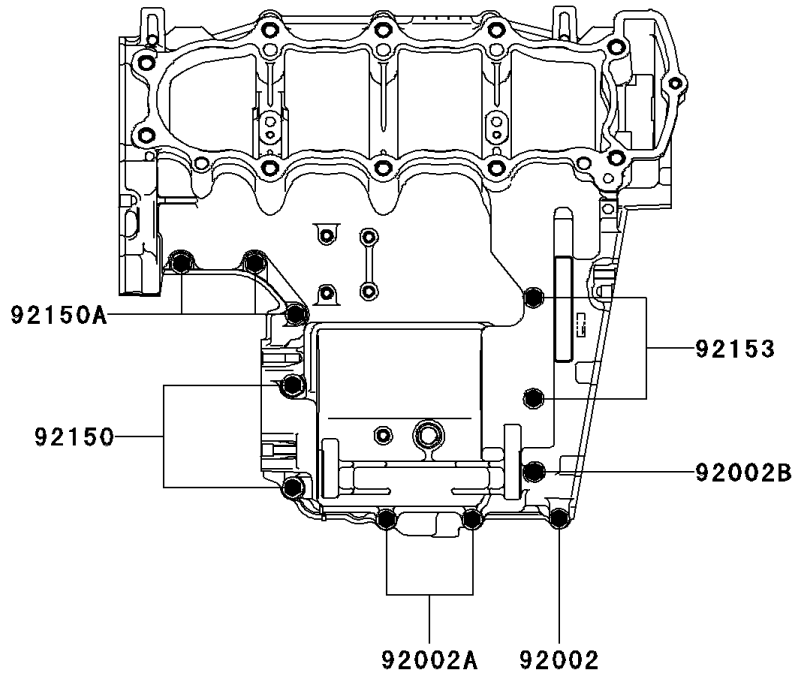

2004 Ninja® ZX™ -6RR PARTS DIAGRAM

Crankcase Bolt Pattern

E1412

Upper Case

Lower Case

2004 Ninja® ZX™ -6RR PARTS LIST

Crankcase Bolt Pattern

| ITEM NAME | PART NUMBER | QUANTITY |
|---------------------------------|-------------|----------|
| BOLT-FLANGED (Ref # 130) | 130P0675 | 2 |
| BOLT,6X50 (Ref # 92002) | 92002-1079 | 1 |
| BOLT,6X65 (Ref # 92002A) | 92002-1140 | 2 |
| BOLT,6X85 (Ref # 92002B) | 92002-1306 | 1 |
| BOLT,7X70 (Ref # 92150) | 92150-1250 | 2 |
| BOLT,6X35 (Ref # 92150A) | 92150-1862 | 3 |
| BOLT,6X95 (Ref # 92153) | 92153-0329 | 2 |
| BOLT,8X94 (Ref # 92153A) | 92153-0692 | 4 |
| BOLT,8X71 (Ref # 92153B) | 92153-0693 | 6 |
| BOLT,7X38 (Ref # 92153C) | 92153-1109 | 6 |
| WASHER,8.5X18X3.0 (Ref # 92200) | 92200-0153 | 10 |