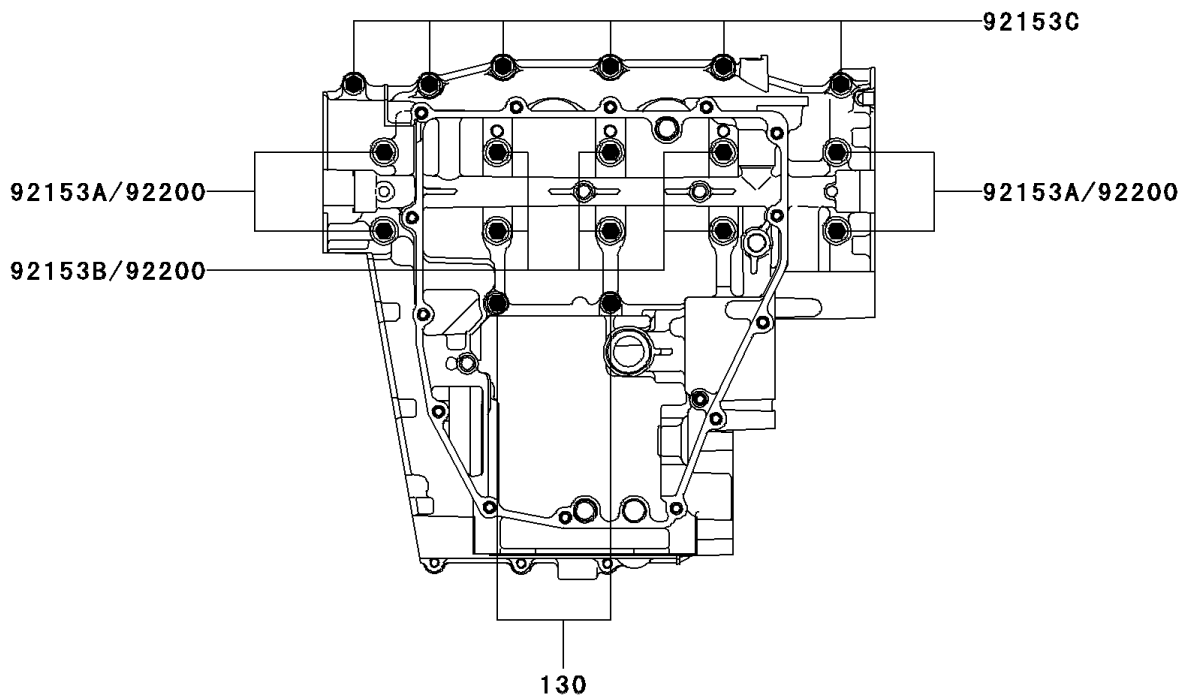

2004 Ninja® ZX™ -6RR PARTS DIAGRAM

Crankcase Bolt Pattern

E1412

Upper Case

Lower Case

2004 Ninja® ZX™ -6RR PARTS LIST

Crankcase Bolt Pattern

| ITEM NAME | PART NUMBER | QUANTITY |
|---------------------------------|-------------|----------|
| BOLT-FLANGED (Ref # 130) | 130P0675 | 2 |
| BOLT,6X50 (Ref # 92002) | 92002-1079 | 1 |
| BOLT,6X65 (Ref # 92002A) | 92002-1140 | 2 |
| BOLT,6X85 (Ref # 92002B) | 92002-1306 | 1 |
| BOLT,7X70 (Ref # 92150) | 92150-1250 | 2 |
| BOLT,6X35 (Ref # 92150A) | 92150-1862 | 3 |
| BOLT,6X95 (Ref # 92153) | 92153-0329 | 2 |
| BOLT,8X94 (Ref # 92153A) | 92153-0692 | 4 |
| BOLT,8X71 (Ref # 92153B) | 92153-0693 | 6 |
| BOLT,7X38 (Ref # 92153C) | 92153-1109 | 6 |
| WASHER,8.5X18X3.0 (Ref # 92200) | 92200-0153 | 10 |