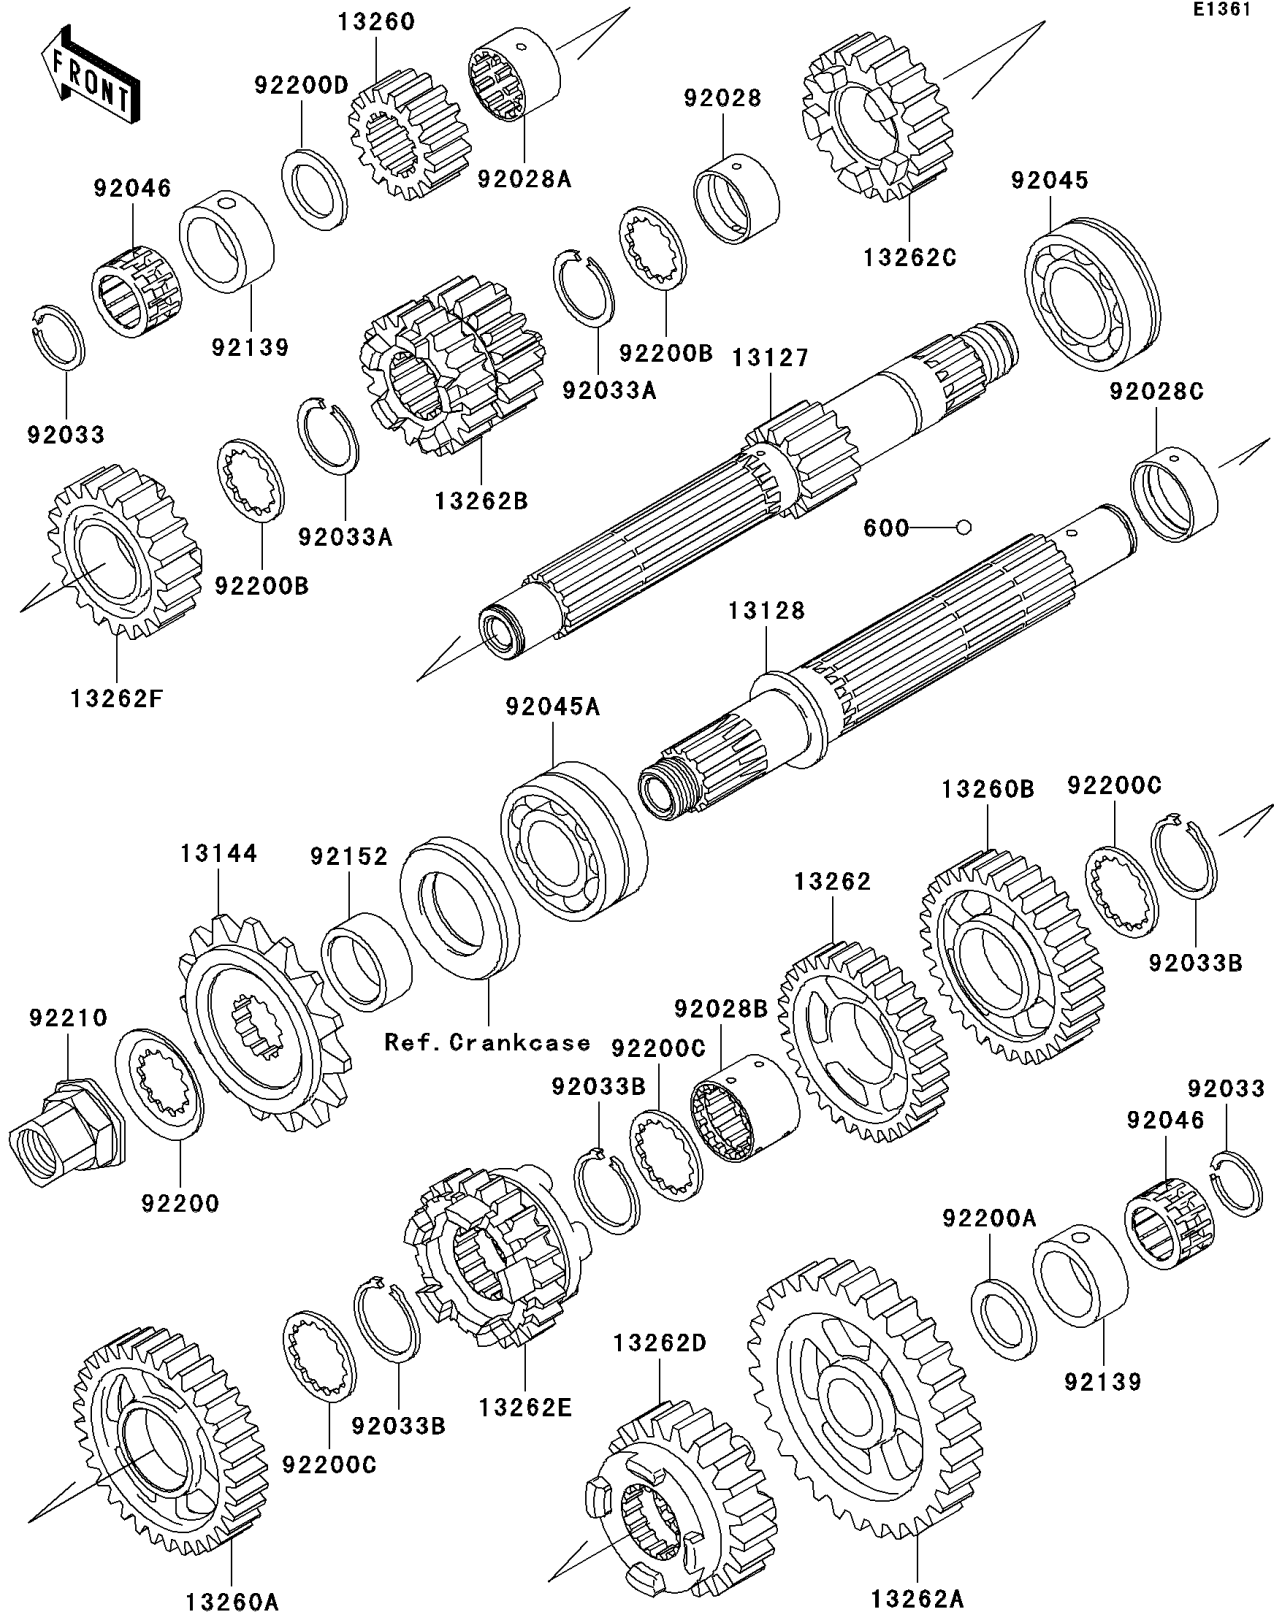

2004 Ninja® ZX™-6RR PARTS DIAGRAM

Transmission

E1361

2004 Ninja® ZX™ -6RR PARTS LIST

Transmission

ITEM NAME	PART NUMBER	QUANTITY
BALL-STEEL,5/32" (Ref # 600)	600A0500	3
SHAFT-TRANSMISSION INPUT,14T (Ref # 13127)	13127-0013	1
SHAFT-TRANSMISSION OUTPUT (Ref # 13128)	13128-1264	1
SPROCKET-OUTPUT,15T (Ref # 13144)	13144-1324	1
GEAR,INPUT 2ND,18T (Ref # 13260)	13260-1987	1
GEAR,OUTPUT 2ND,37T (Ref # 13260A)	13260-1992	1
GEAR,OUTPUT 3RD,31T (Ref # 13260B)	13260-1993	1
GEAR,OUTPUT 4TH,33T (Ref # 13262)	13262-0044	1
GEAR,OUTPUT LOW,38T (Ref # 13262A)	13262-0103	1
GEAR,INPUT,3RD&4TH,18T&22T (Ref # 13262B)	13262-0143	1
GEAR,INPUT,5TH,21T (Ref # 13262C)	13262-0144	1
GEAR,OUTPUT 5TH,28T (Ref # 13262D)	13262-0150	1
GEAR,OUTPUT 6TH,27T (Ref # 13262E)	13262-0187	1
GEAR,INPUT 6TH,22T (Ref # 13262F)	13262-0188	1
BUSHING,INPUT 5TH GEAR (Ref # 92028)	92028-1735	1
BUSHING,INPUT TOP GEAR (Ref # 92028A)	92028-1736	1
BUSHING,OUTPUT,3RD&4TH (Ref # 92028B)	92028-1738	1
BUSHING,OUTPUT,2ND (Ref # 92028C)	92028-1739	1
RING-SNAP,20MM (Ref # 92033)	92033-015	2
RING-SNAP,24MM (Ref # 92033A)	92033-026	2
RING-SNAP,T=1.2 (Ref # 92033B)	92033-1037	3
BEARING-BALL,HR6205C3 (Ref # 92045)	92045-0009	1
BEARING-BALL,83993SH2-CS (Ref # 92045A)	92045-035	1
BEARING-NEEDLE,PK20X27X17X3 (Ref # 92046)	92046-1303	2
BUSHING,27X34X18.6 (Ref # 92139)	92139-1090	2
COLLAR,25X32X13 (Ref # 92152)	92152-0192	1
WASHER (Ref # 92200)	92200-1065	1
WASHER,20.3X30X2.3 (Ref # 92200A)	92200-1238	1
WASHER,INPUT TOP&5TH (Ref # 92200B)	92200-1239	2

2004 Ninja® ZX™ -6RR PARTS LIST

Transmission

ITEM NAME	PART NUMBER	QUANTITY
WASHER,T=1.5 (Ref # 92200C)	92200-1240	3
WASHER,20.3X33X1.0 (Ref # 92200D)	92200-1613	1
NUT,SPROCKET (Ref # 92210)	92210-1098	1