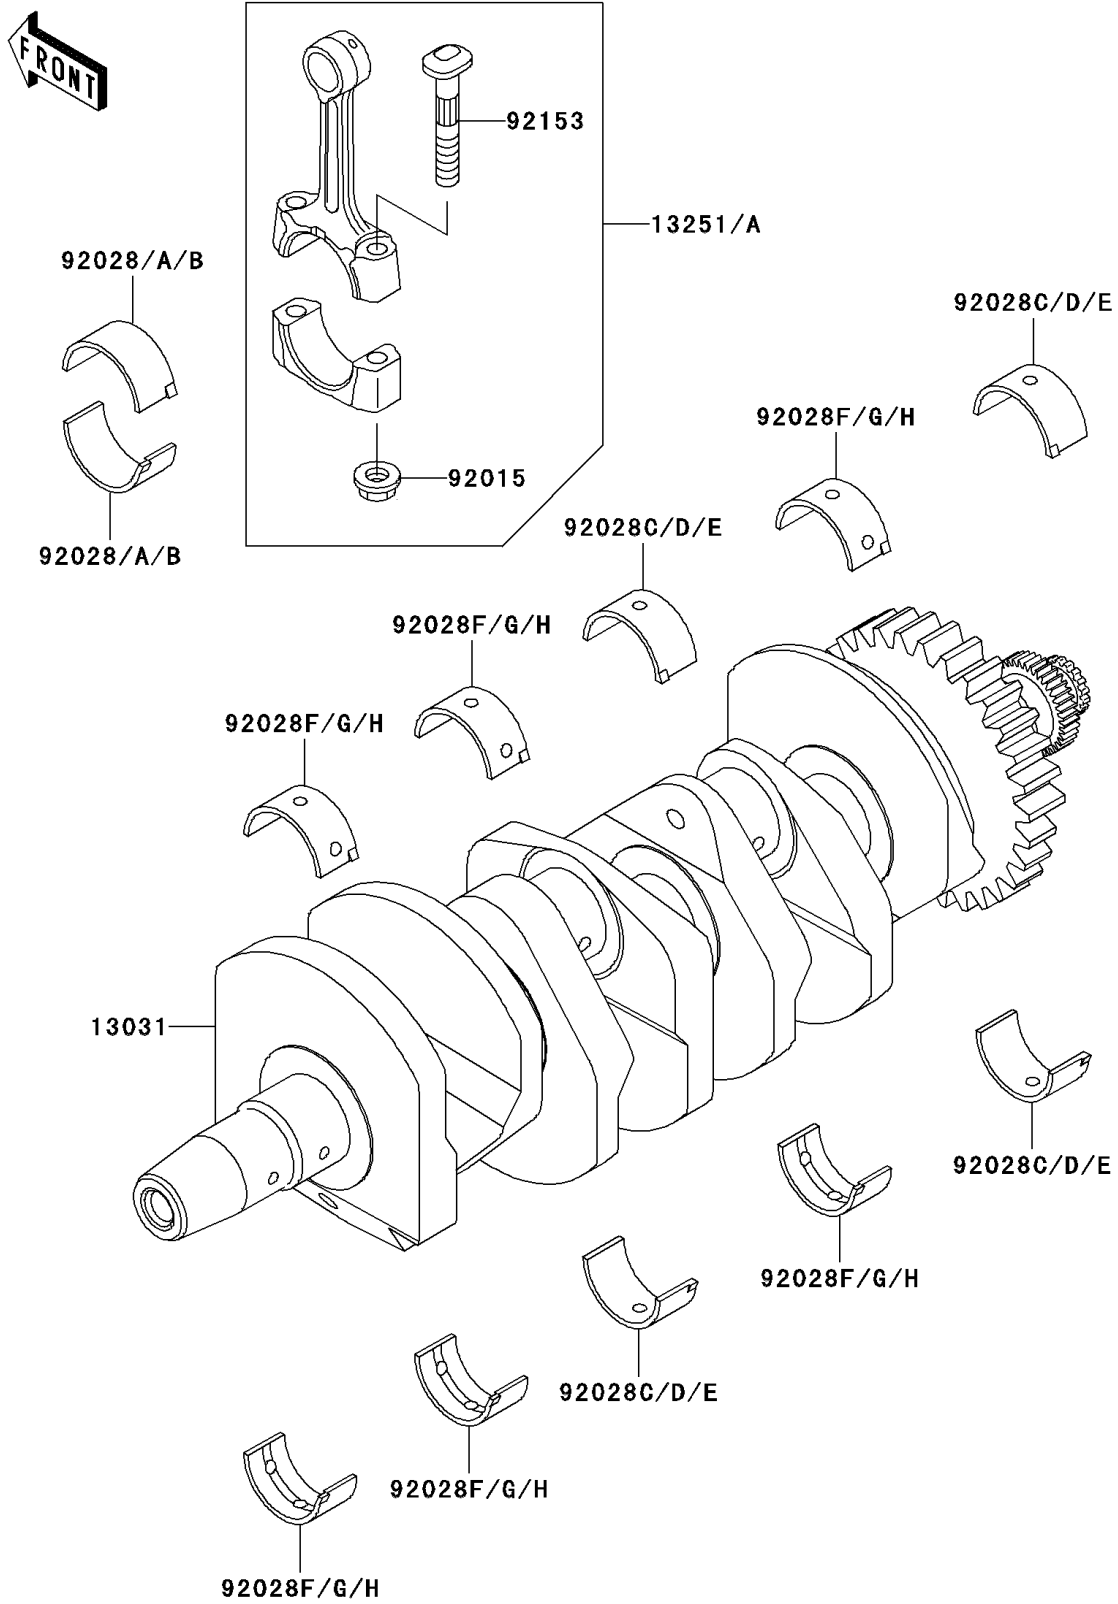

2004 Ninja® ZX™ -6RR PARTS DIAGRAM

Crankshaft

E1321

2004 Ninja® ZX™ -6RR PARTS LIST

Crankshaft

ITEM NAME	PART NUMBER	QUANTITY
CRANKSHAFT-COMP (Ref # 13031)	13031-1506	1
ROD-ASSY-CONNECTING,J (Ref # 13251)	13251-0004-JJ	4
ROD-ASSY-CONNECTING,L (Ref # 13251A)	13251-0004-LL	4
NUT,CONNECTING ROD,7MM (Ref # 92015)	92015-1527	8
BUSHING,CONNECTING ROD,BLACK (Ref # 92028)	92028-1878	AR
BUSHING,CONNECTING ROD,BROWN (Ref # 92028A)	92028-1879	8
BUSHING,CONNECTING ROD,PINK (Ref # 92028B)	92028-1880	AR
BUSHING,CRANKSHAFT,BLUE (Ref # 92028C)	92028-1881	4
BUSHING,CRANKSHAFT,BLACK (Ref # 92028D)	92028-1882	AR
BUSHING,CRANKSHAFT,BROWN (Ref # 92028E)	92028-1883	AR
BUSHING,CRANKSHAFT,BLUE (Ref # 92028F)	92028-1884	6
BUSHING,CRANKSHAFT,BLACK (Ref # 92028G)	92028-1885	AR
BUSHING,CRANKSHAFT,BROWN (Ref # 92028H)	92028-1886	AR
BOLT,7MM (Ref # 92153)	92153-1172	8