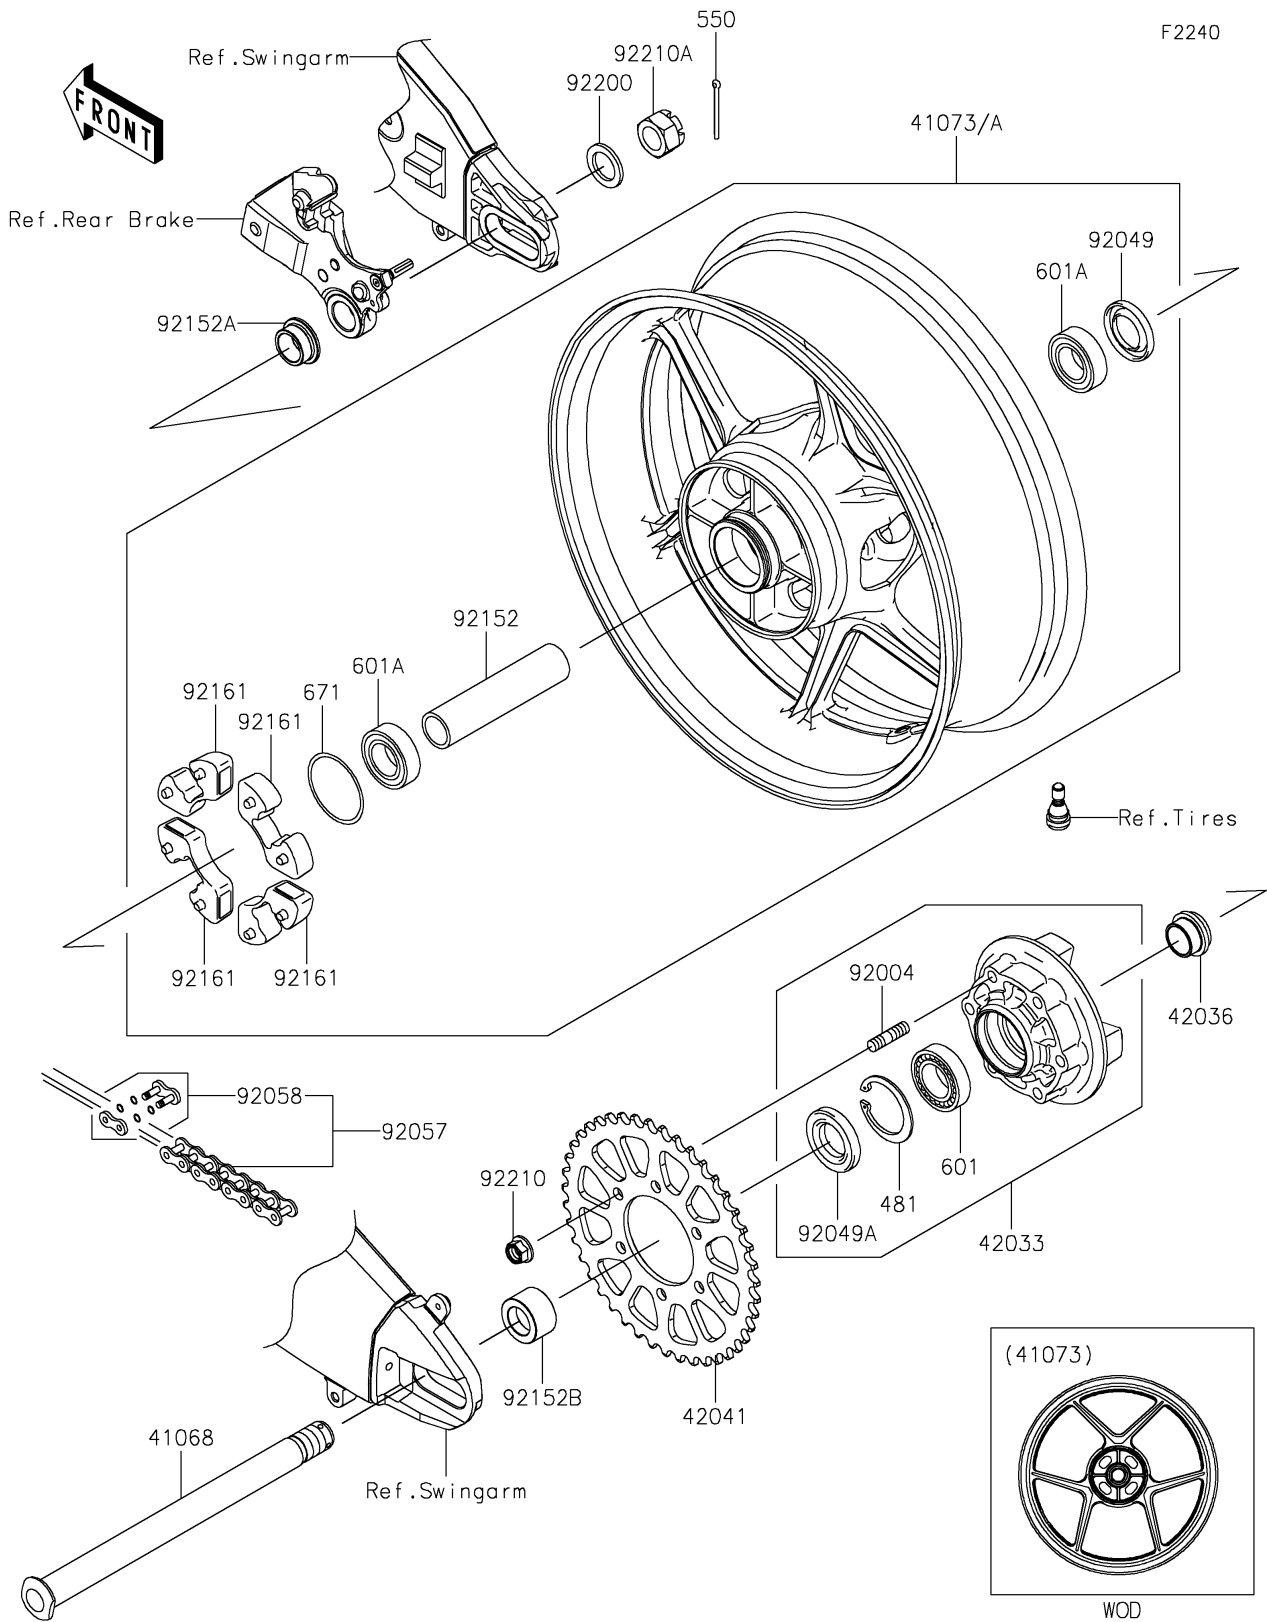

2025 Ninja ZX-6R

PARTS DIAGRAM

Rear Wheel/Chain

2025 Ninja ZX-6R

PARTS LIST

Rear Wheel/Chain

ITEM NAME	PART NUMBER	QUANTITY
AXLE,RR,24X326 (Ref # 41068)	41068-0613	1
WHEEL-ASSY,RR,G.BLACK (Ref # 41073)	41073-0729-18F	1
WHEEL-ASSY,RR,M.P.RED (Ref # 41073A)	41073-0729-796	1
COUPLING-ASSY,RR HUB (Ref # 42033)	42033-0026	1
SLEEVE,RR HUB,L=22 (Ref # 42036)	42036-1279	1
SPROCKET-HUB,43T (Ref # 42041)	42041-0192	1
STUD,10X19 (Ref # 92004)	92004-0028	6
SEAL-OIL,31X52X5 (Ref # 92049)	92049-0722	1
SEAL-OIL,PJN 40 55 8 (Ref # 92049A)	92049-1376	1
CHAIN,DRIVE,DID520HV2X112L (Ref # 92057)	92057-0775	1
JOINT-CHAIN (Ref # 92058)	92058-0064	1
COLLAR,RR HUB,L=137 (Ref # 92152)	92152-0214	1
COLLAR,RR AXLE,RH,L=16 (Ref # 92152A)	92152-1246	1
COLLAR,RR AXLE,LH,L=23.5 (Ref # 92152B)	92152-1254	1
DAMPER,SHOCK,RR HUB (Ref # 92161)	92161-0342	4
WASHER,25.5X38X3.2 (Ref # 92200)	92200-0278	1
NUT,LOCK,FLANGED,10MM (Ref # 92210)	92210-0276	6
NUT,CASTLE,24MM (Ref # 92210A)	92210-0280	1
CIRCLIP (Ref # 481)	481J5500	1
PIN-COTTER,4.0X45 (Ref # 550)	550AA4045	1
BEARING-BALL,#6006G (Ref # 601)	601B6006G	1
BEARING-BALL (Ref # 601A)	601B6205UU	2
O RING,60MM (Ref # 671)	671B2560	1