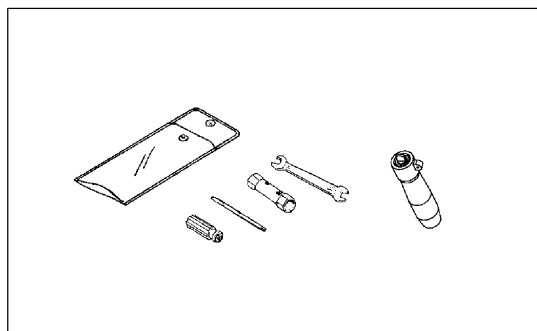

# 2025 BRUTE FORCE® 450 4x4 PARTS DIAGRAM

Seat

F2510

### Seat

ITEM NAME	PART NUMBER	QUANTITY
HOOK,SEAT (Ref # 27012)	27012-Y009	1
SEAT-ASSY (Ref # 53066)	53066-Y013	1
TOOL-KIT (Ref # 56007)	56007-Y006	1
BAND,TOOL (Ref # 92072)	92072-Y002	1
SPRING,LATCH (Ref # 92145)	92145-Y089	1
DAMPER,SEAT (Ref # 92161)	92161-Y064	4