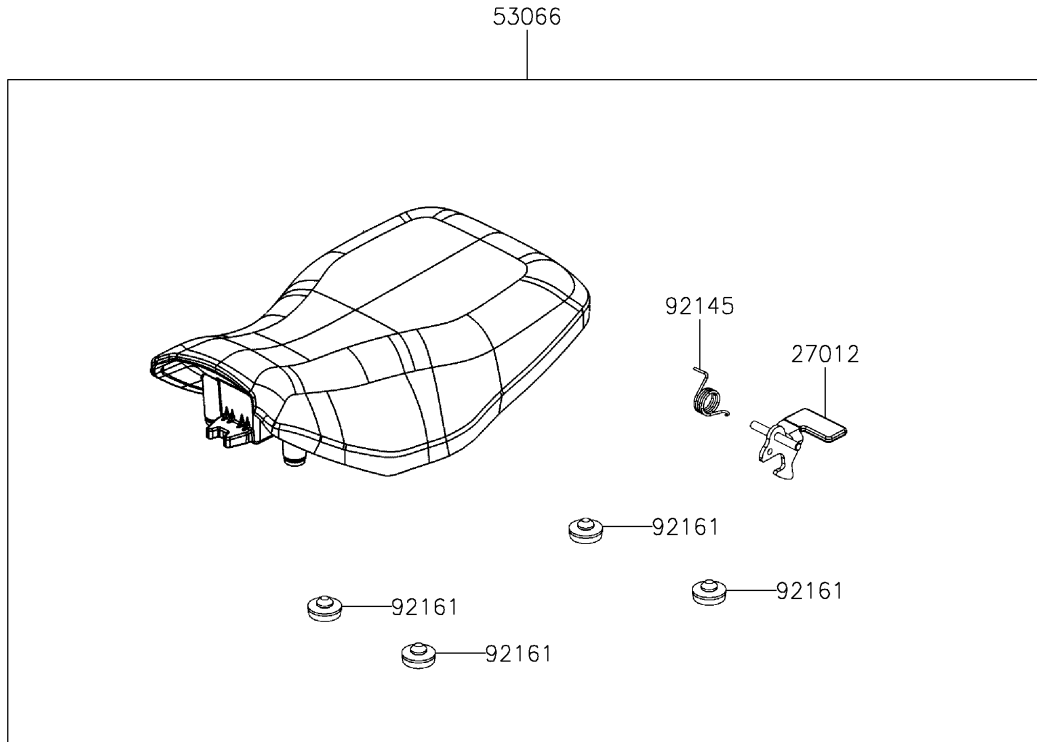

# 2025 BRUTE FORCE® 450 4x4 PARTS DIAGRAM

Seat

F2510

## 2025 BRUTE FORCE® 450 4x4 PARTS LIST

### Seat

ITEM NAME	PART NUMBER	QUANTITY
HOOK,SEAT (Ref # 27012)	27012-Y009	1
SEAT-ASSY (Ref # 53066)	53066-Y013	1
TOOL-KIT (Ref # 56007)	56007-Y006	1
BAND,TOOL (Ref # 92072)	92072-Y002	1
SPRING,LATCH (Ref # 92145)	92145-Y089	1
DAMPER,SEAT (Ref # 92161)	92161-Y064	4