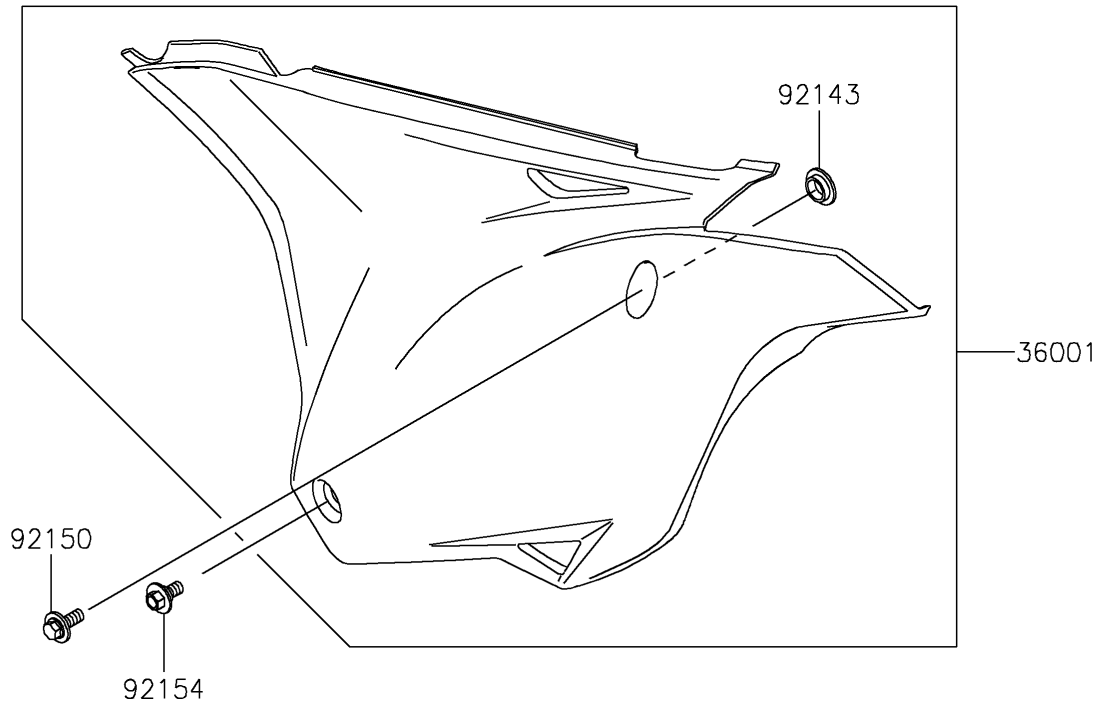

2024 KX™ 85 PARTS DIAGRAM

Side Covers

F2611

2024 KX™85 PARTS LIST

Side Covers

ITEM NAME	PART NUMBER	QUANTITY
COVER-SIDE,LH,L.GREEN (Ref # 36001)	36001-0591-290	1
COVER-SIDE,RH,L.GREEN (Ref # 36001A)	36001-0592-290	1
COLLAR (Ref # 92143)	92143-1196	2
BOLT,FLANGED,6X16 (Ref # 92150)	92150-1506	2
BOLT,FLANGED,6X9 (Ref # 92154)	92154-0546	2