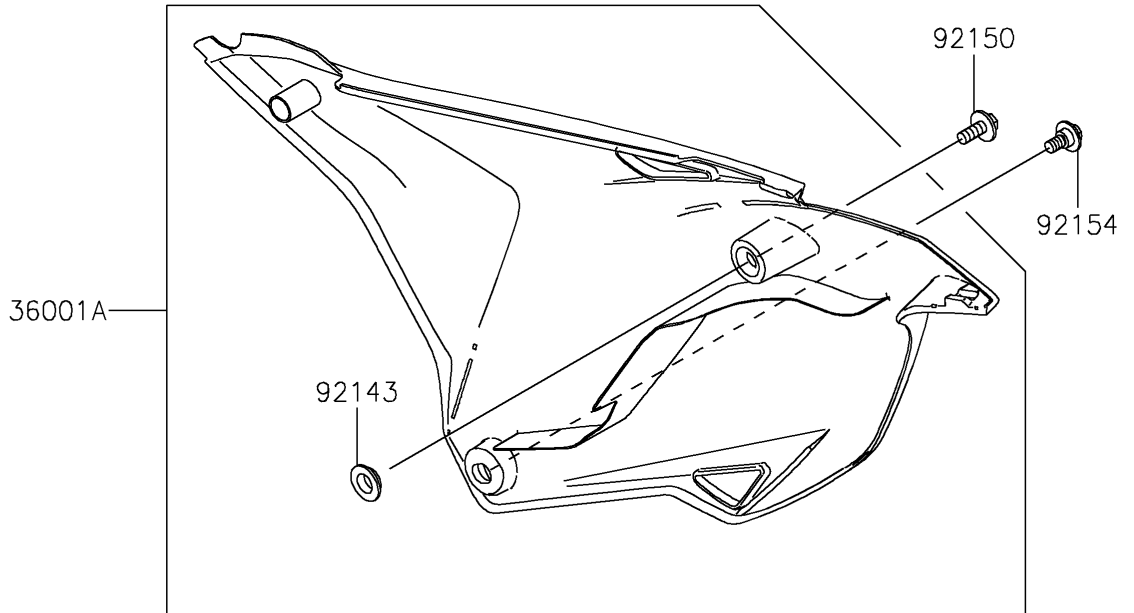

2024 KX™ 85 PARTS DIAGRAM

Side Covers

F2611

2024 KX™85 PARTS LIST

Side Covers

ITEM NAME	PART NUMBER	QUANTITY
COVER-SIDE,LH,L.GREEN (Ref # 36001)	36001-0591-290	1
COVER-SIDE,RH,L.GREEN (Ref # 36001A)	36001-0592-290	1
COLLAR (Ref # 92143)	92143-1196	2
BOLT,FLANGED,6X16 (Ref # 92150)	92150-1506	2
BOLT,FLANGED,6X9 (Ref # 92154)	92154-0546	2