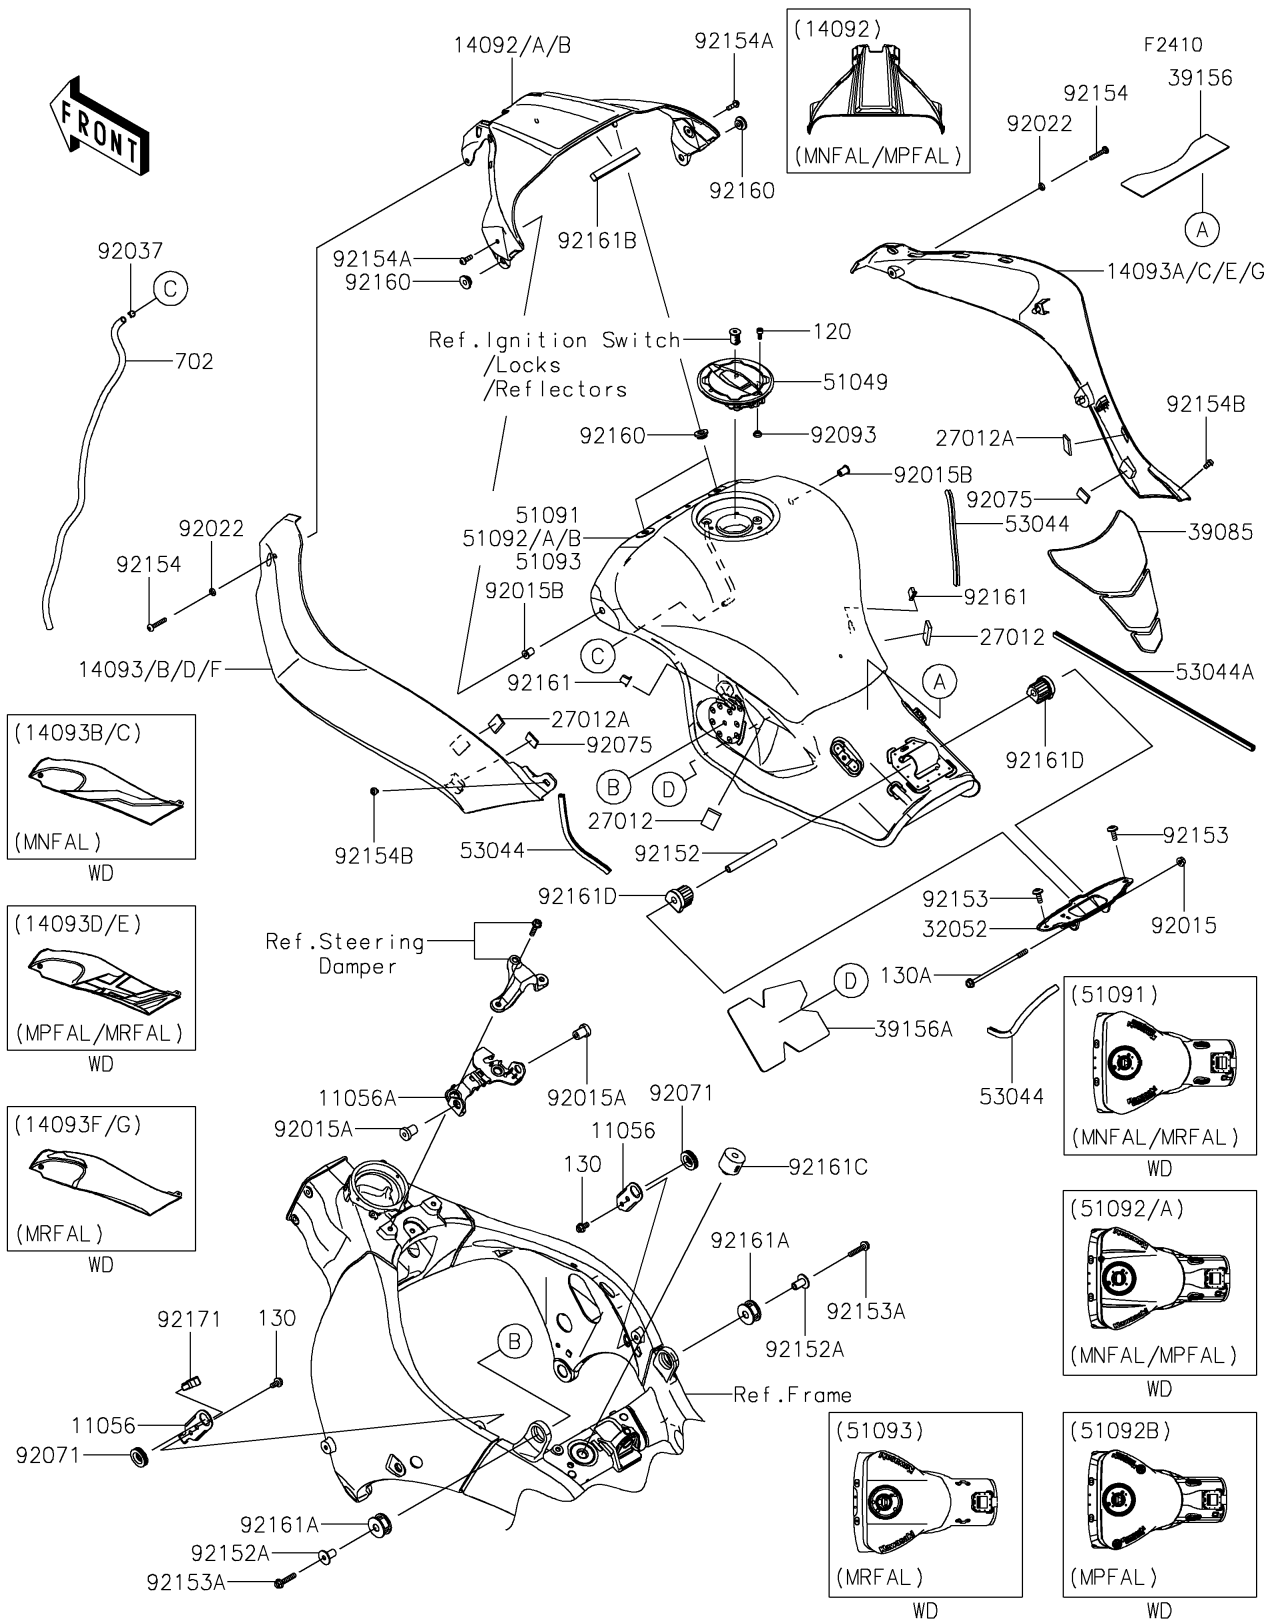

2023 Ninja® ZX-10R

PARTS DIAGRAM

Fuel Tank

2023 Ninja® ZX-10R

PARTS LIST

Fuel Tank

ITEM NAME	PART NUMBER	QUANTITY
COVER,TANK,CNT,M.D.BLACK (Ref # 14092)	14092-0786-17K	1
COVER,TANK,LH,M.M.G.GRAY (Ref # 14093)	14093-0680-68P	1
COVER,TANK,RH,M.M.G.GRAY (Ref # 14093A)	14093-0681-68P	1
COVER,TANK,LH,L.GREEN (Ref # 14093B)	14093-5332-777	1
COVER,TANK,RH,L.GREEN (Ref # 14093C)	14093-5333-777	1
TANK-COMP-FUEL,M.D.BLACK (Ref # 51092)	51092-5169-17K	1