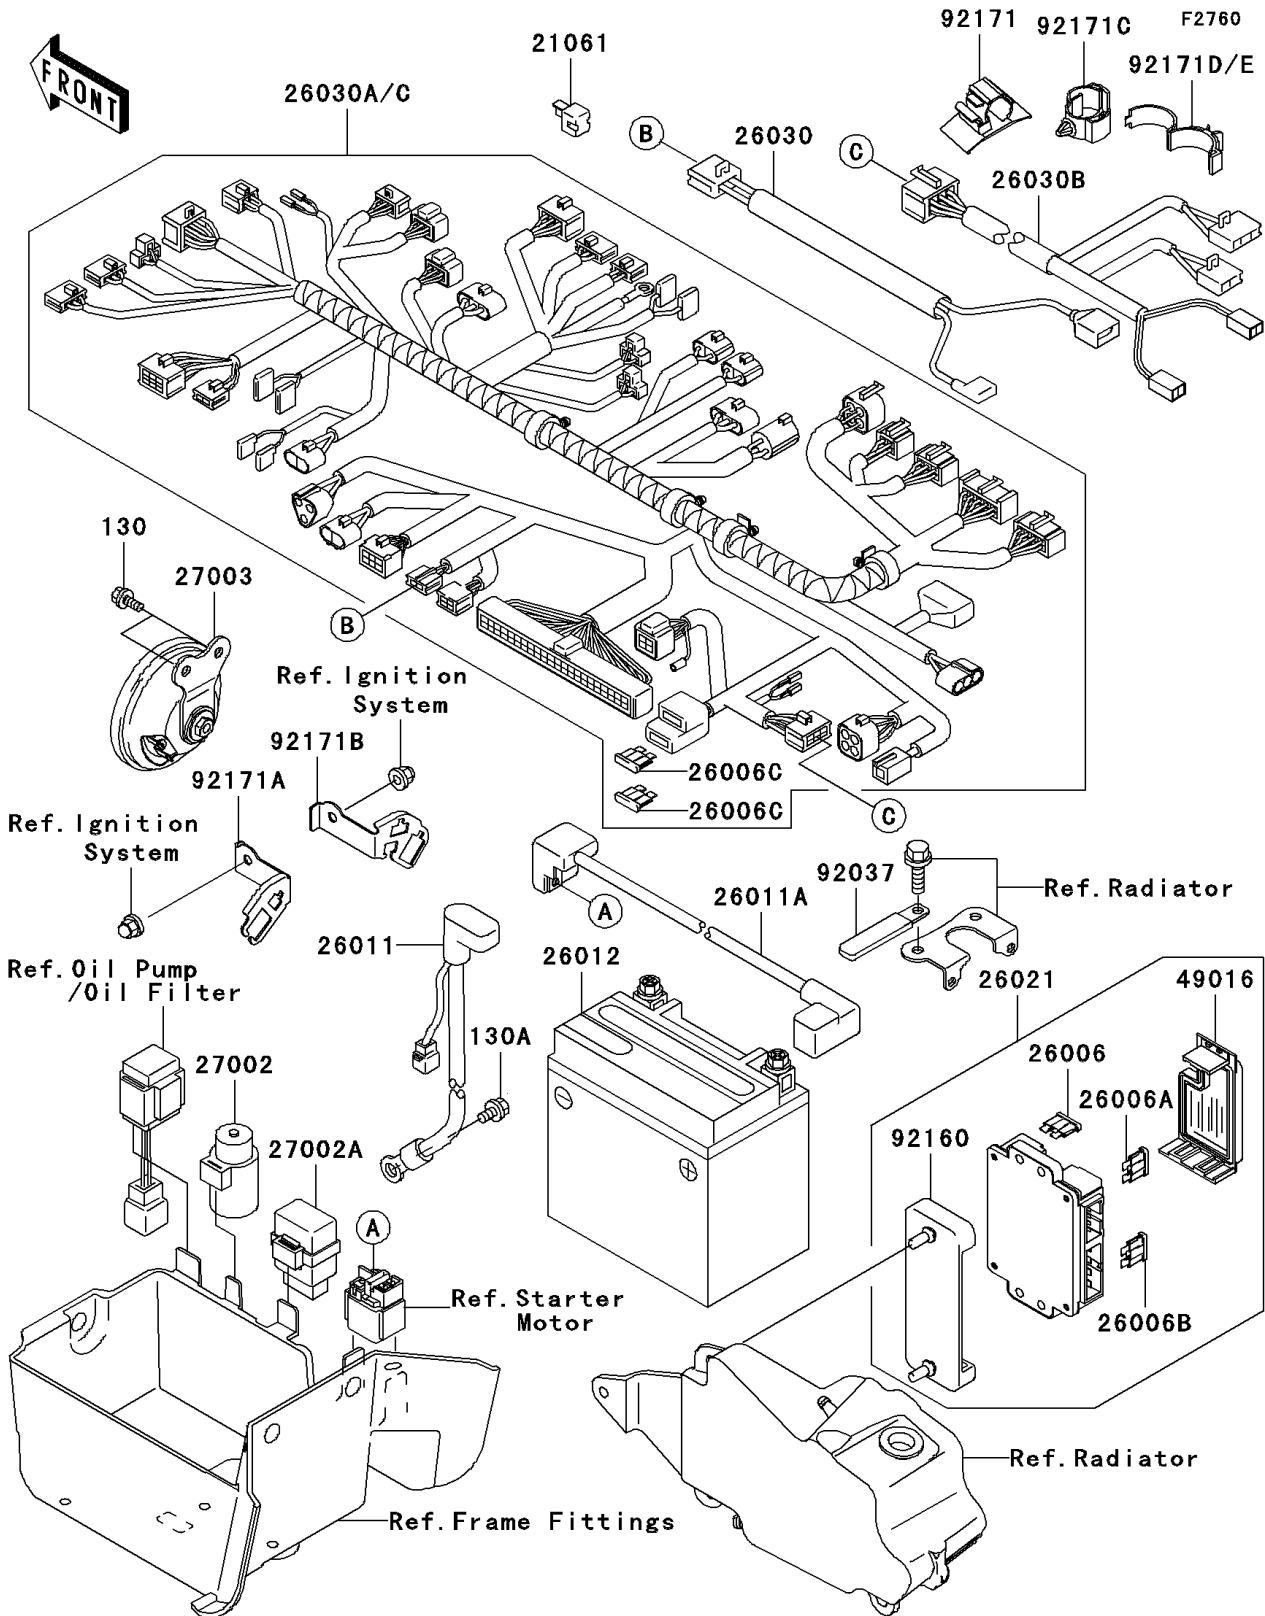

2003 Vulcan 1500 Mean Streak

PARTS DIAGRAM

Chassis Electrical Equipment

2003 Vulcan 1500 Mean Streak

PARTS LIST

Chassis Electrical Equipment

ITEM NAME	PART NUMBER	QUANTITY
-----------	-------------	----------
