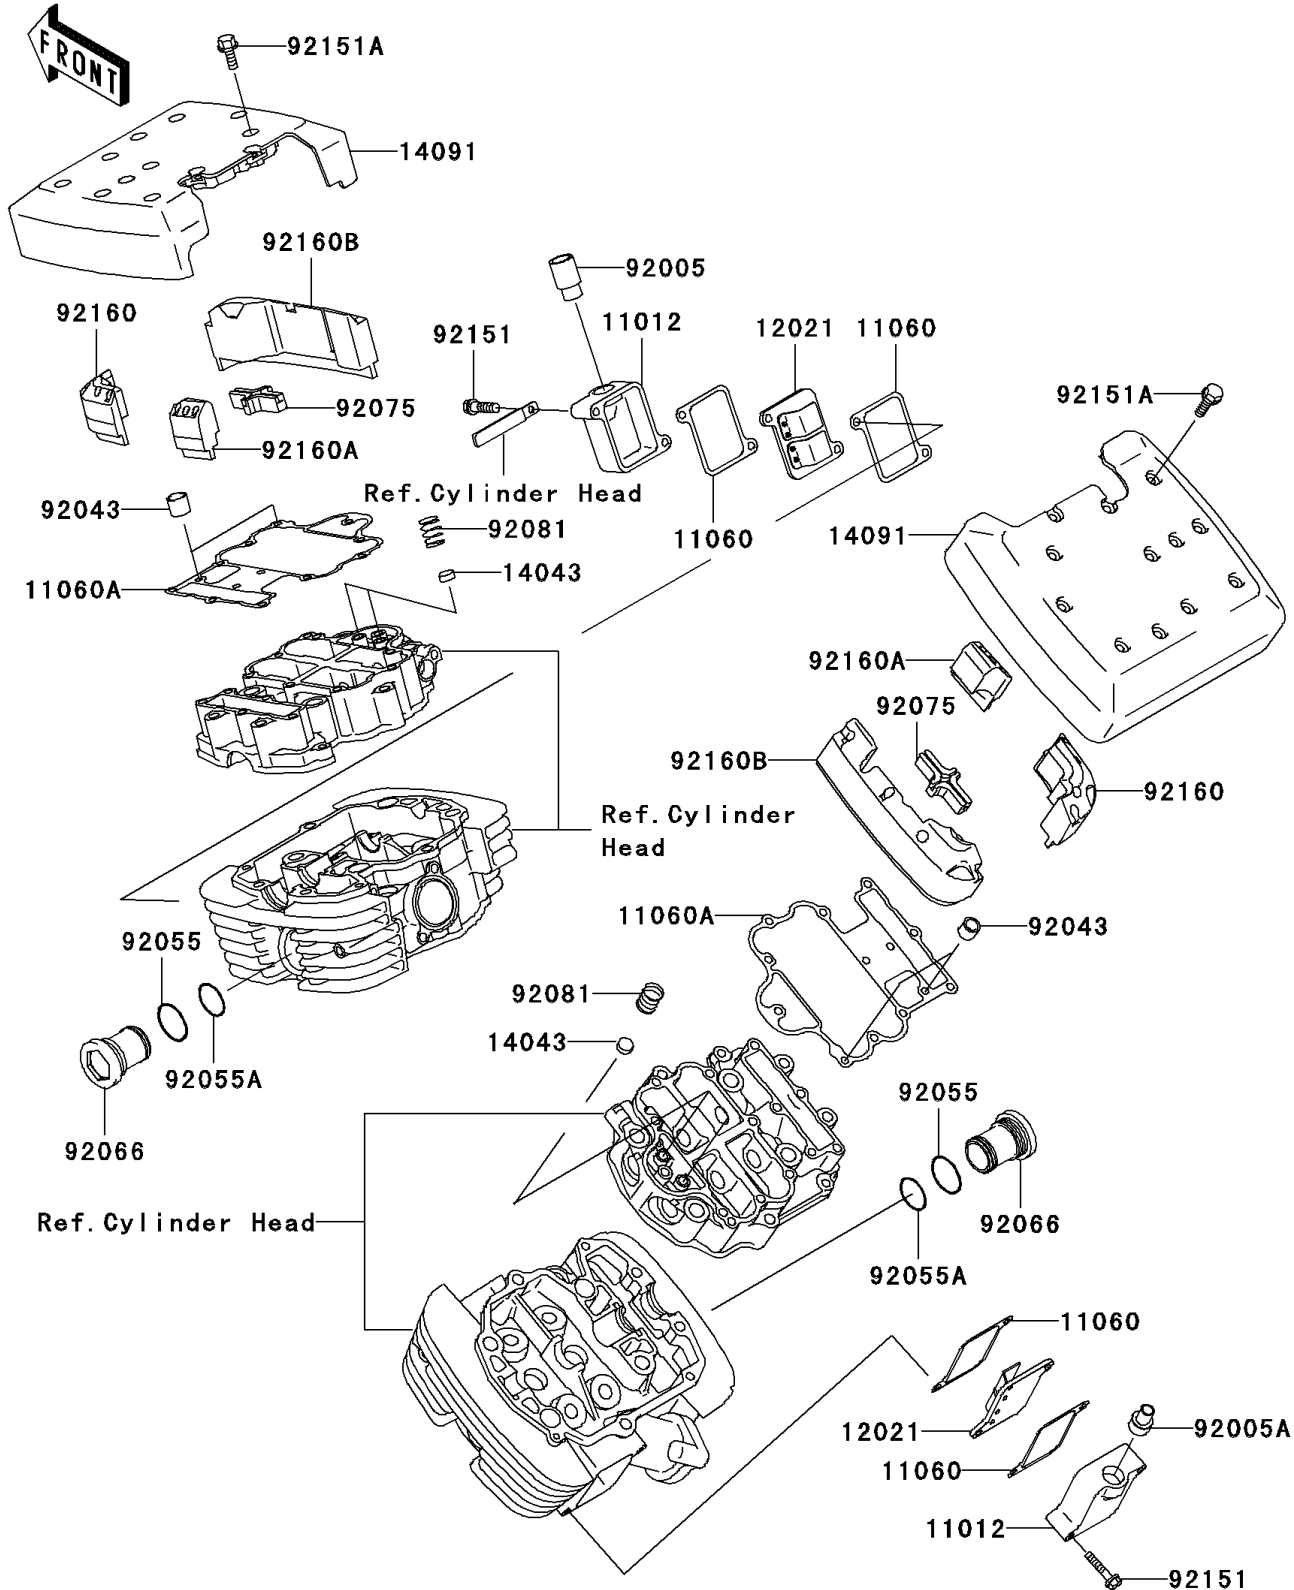

2003 Vulcan 1500 Mean Streak PARTS DIAGRAM

Cylinder Head Cover

E1112

2003 Vulcan 1500 Mean Streak PARTS LIST

Cylinder Head Cover

ITEM NAME	PART NUMBER	QUANTITY
-----------	-------------	----------