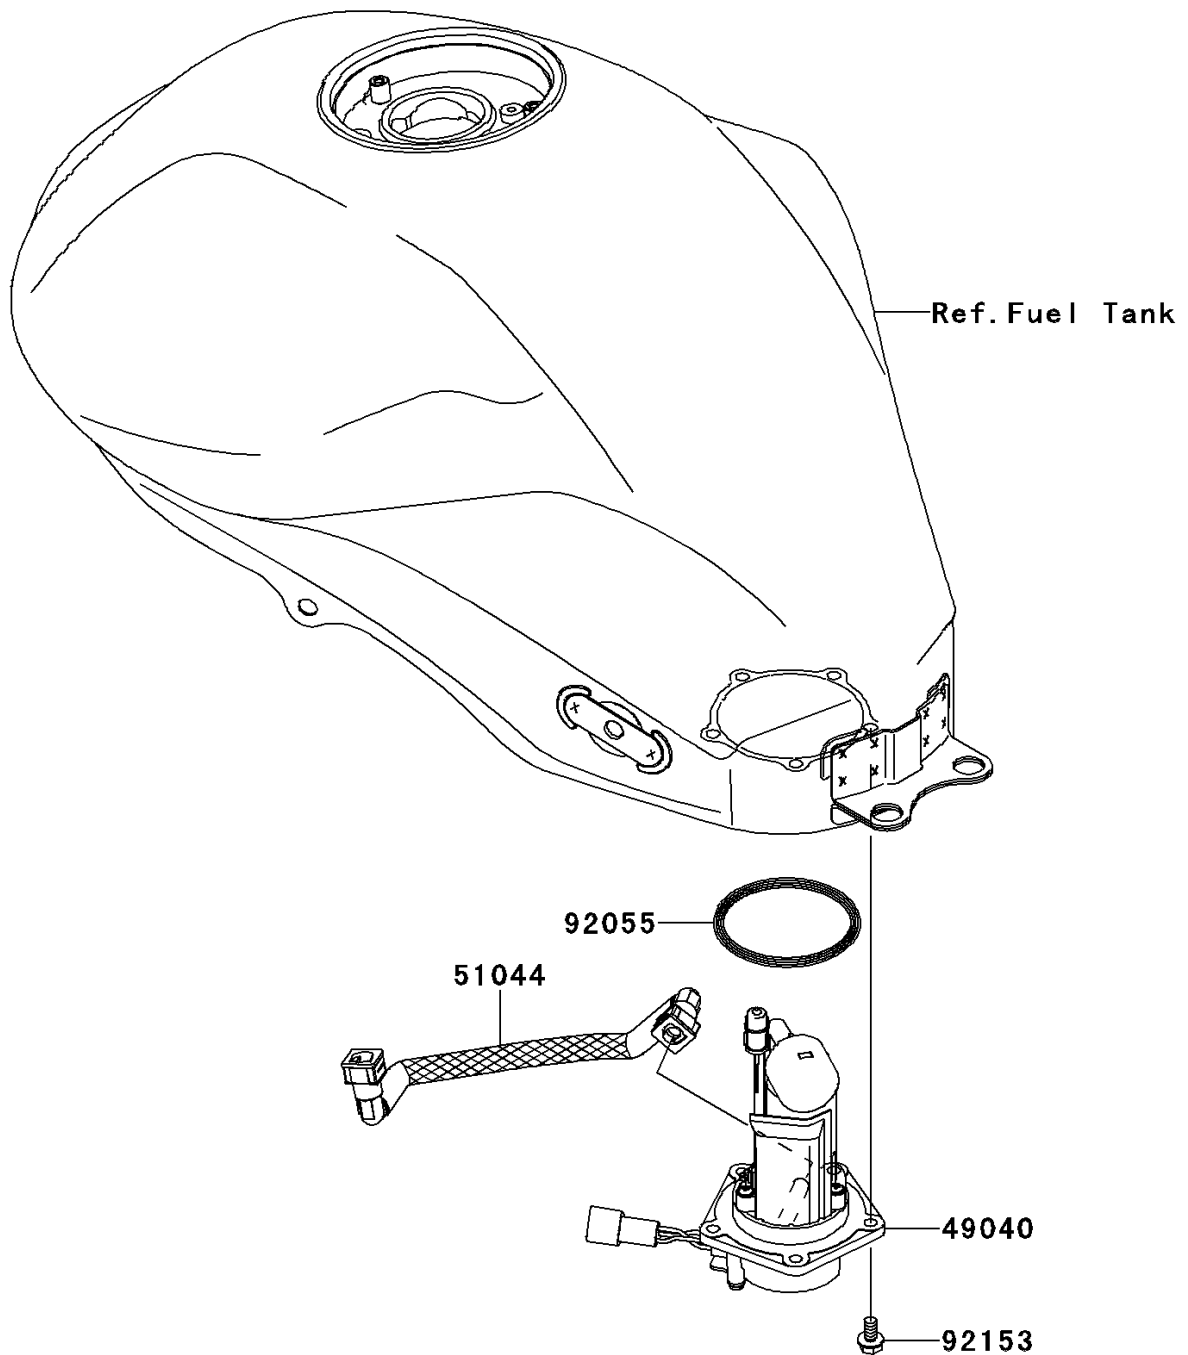

2009 Ninja® 650R

PARTS DIAGRAM

Fuel Pump

E1520

2009 Ninja® 650R

PARTS LIST

Fuel Pump

ITEM NAME

PART NUMBER

QUANTITY
