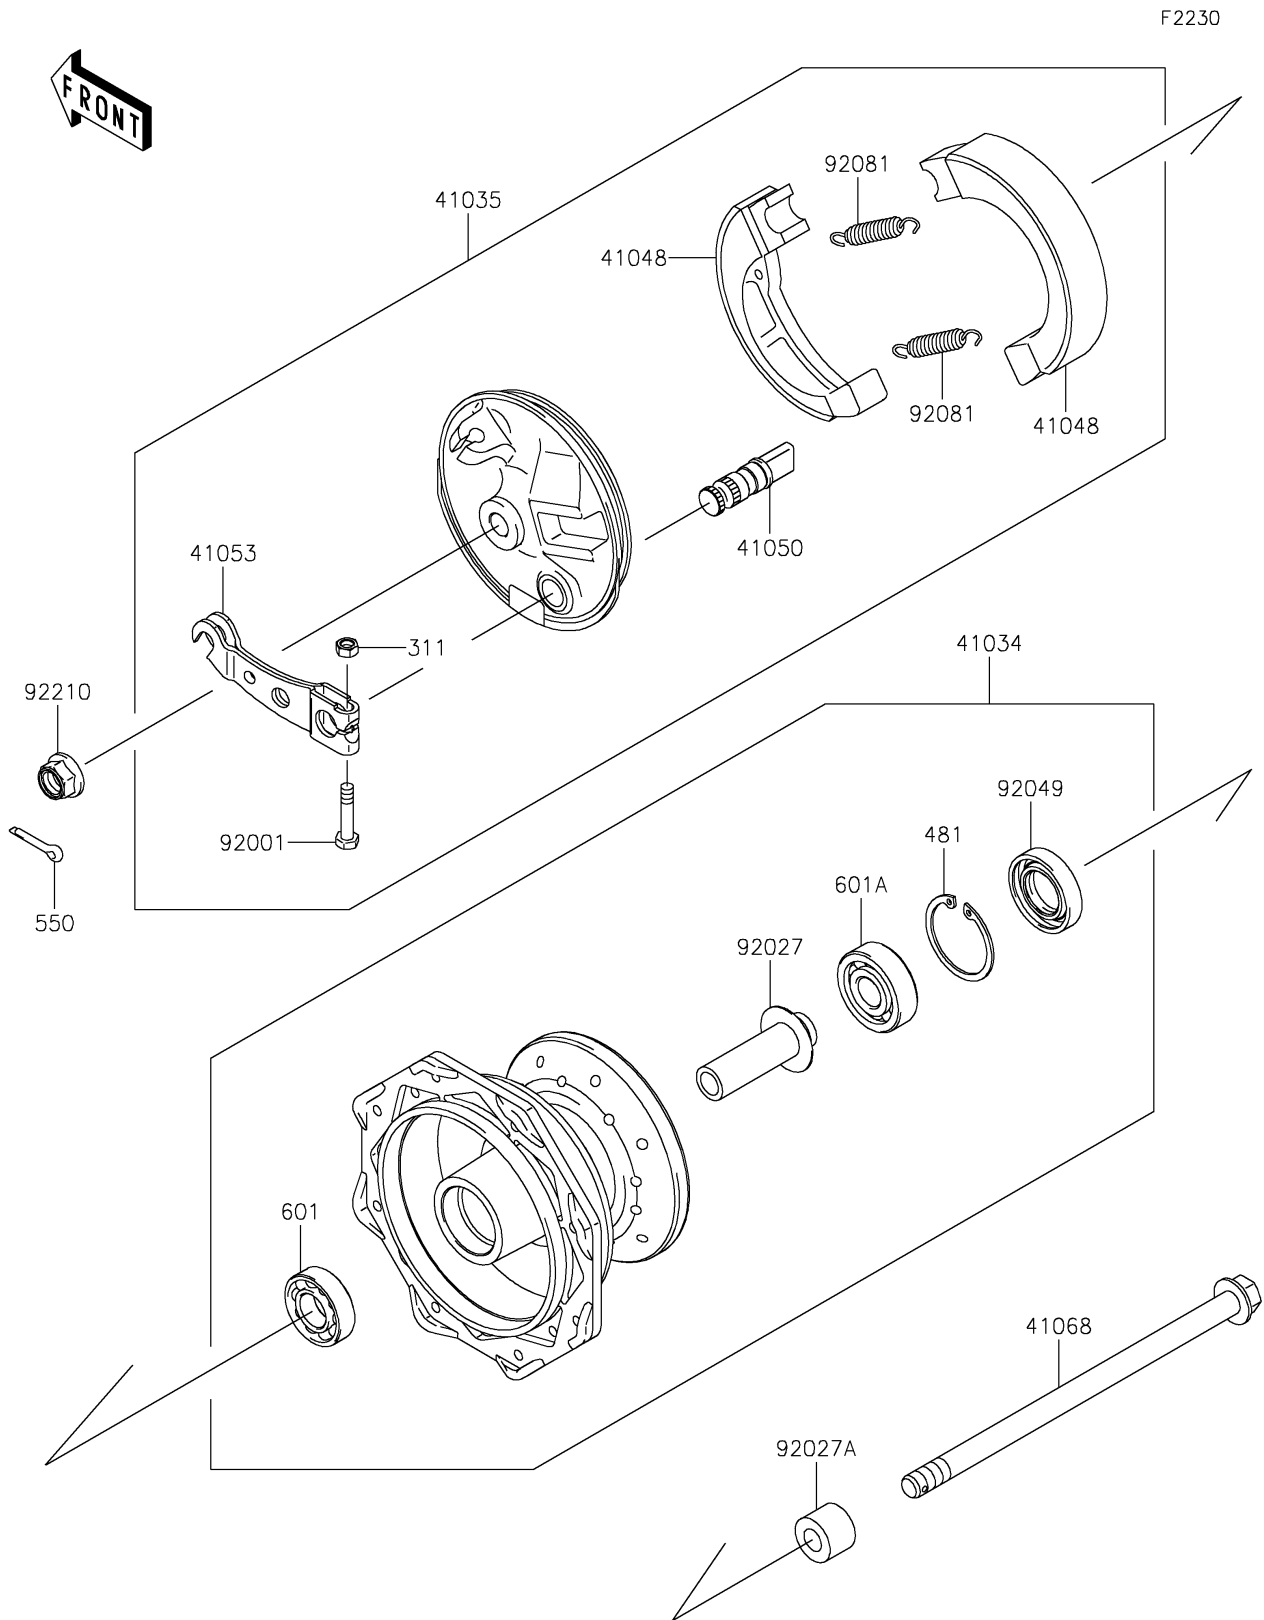

2022 KLX110L PARTS DIAGRAM

Front Hub

2022 KLX110L PARTS LIST

Front Hub

ITEM NAME	PART NUMBER	QUANTITY
DRUM-ASSY,FRONT BRAKE (Ref # 41034)	41034-1343	1
PANEL-ASSY-BRAKE,FR (Ref # 41035)	41035-1543	1
SHOE-BRAKE (Ref # 41048)	41048-1083	2
CAM-BRAKE (Ref # 41050)	41050-1031	1
LEVER-BRAKE CAM,FR (Ref # 41053)	41053-1027	1
AXLE,FR (Ref # 41068)	41068-0015	1
BOLT,5X25 (Ref # 92001)	92001-1695	1
COLLAR,FRONT DRUM,L=54 (Ref # 92027)	92027-1470	1
COLLAR,FRONT AXLE,L=14.5 (Ref # 92027A)	92027-1472	1
SEAL-OIL,DD20X35X7 (Ref # 92049)	92049-0052	1
SPRING,BRAKE SHOE (Ref # 92081)	92081-1564	2
NUT,LOCK,FLANGED,10MM (Ref # 92210)	92210-0276	1
NUT-HEX (Ref # 311)	311BA0500	1
CIRCLIP-TYPE-C,35MM (Ref # 481)	481J3500	1
PIN-COTTER,2.5X20 (Ref # 550)	550S2520	1
BEARING-BALL,#6200UUC3 (Ref # 601)	601B6200UU	1
BEARING-BALL,#6300UUC3 (Ref # 601A)	601B6300UU	1