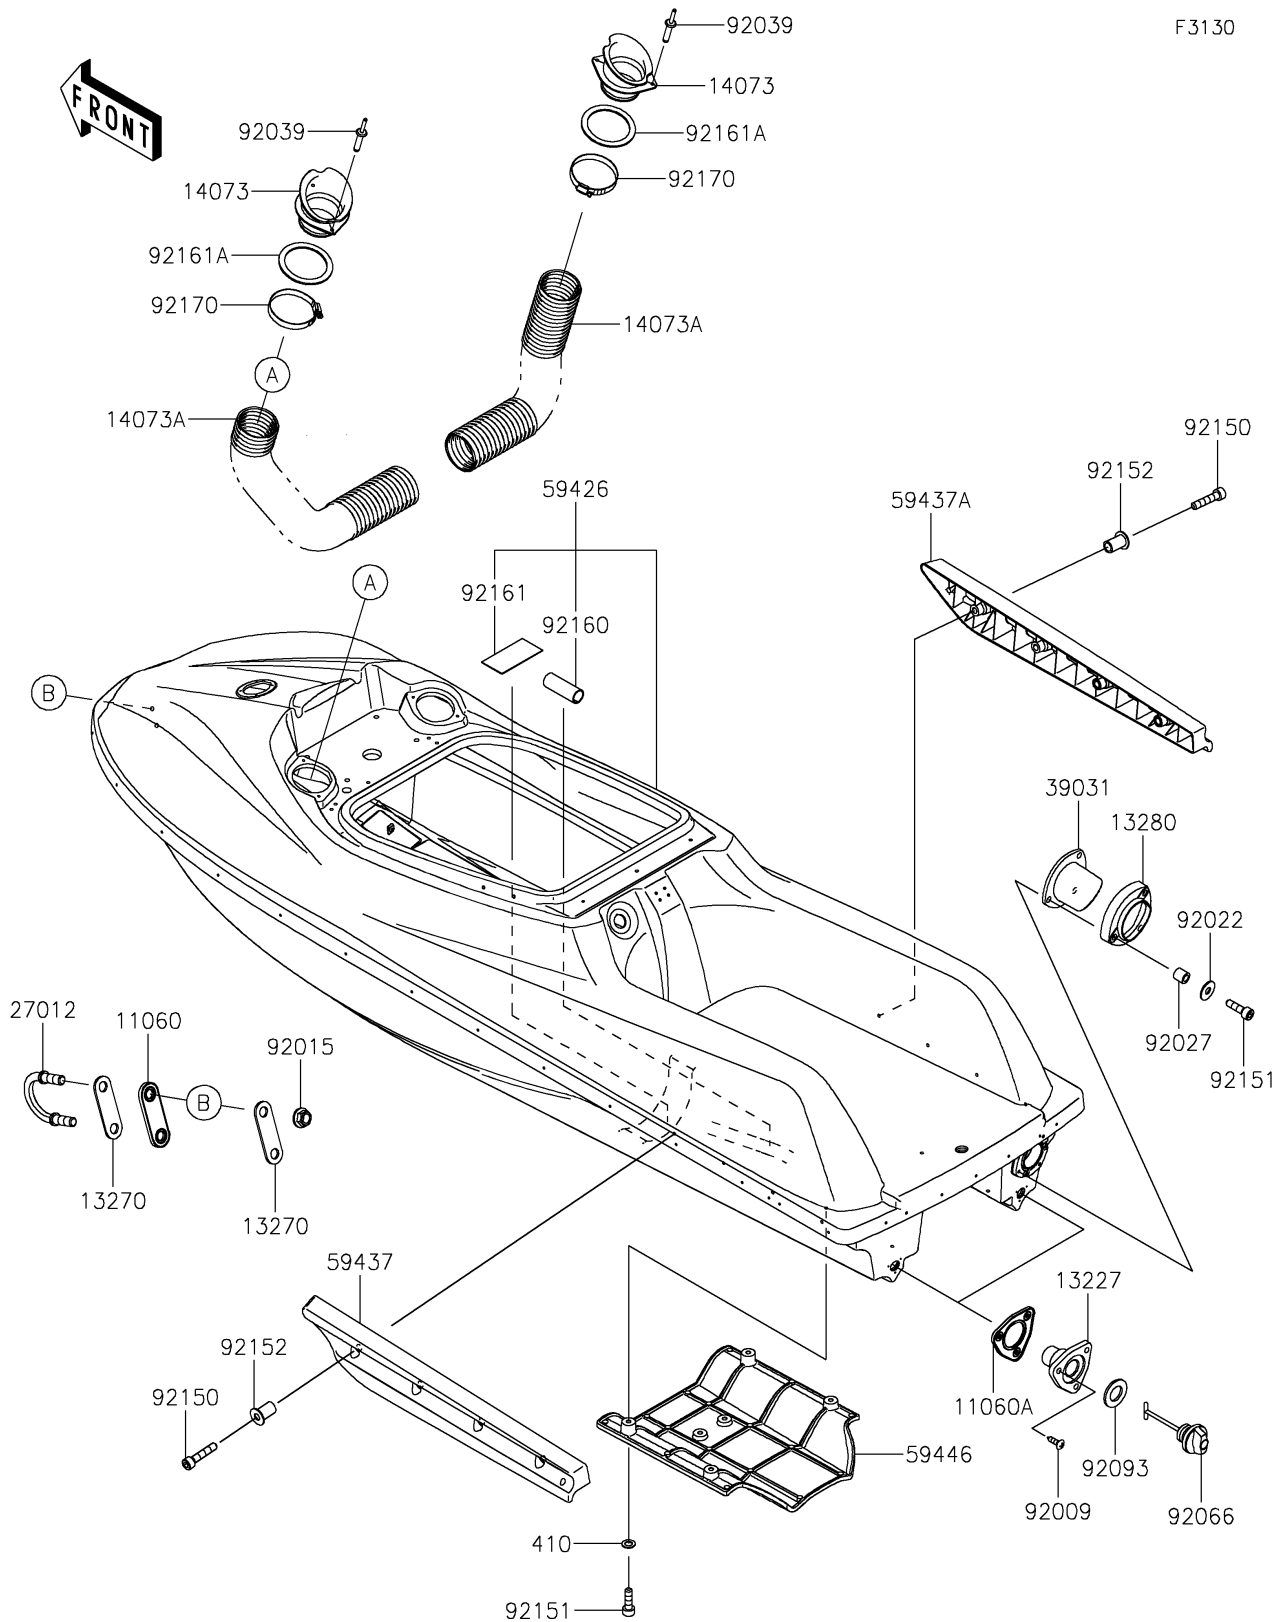

2021 JET SKI® SX-R™

PARTS DIAGRAM

Hull