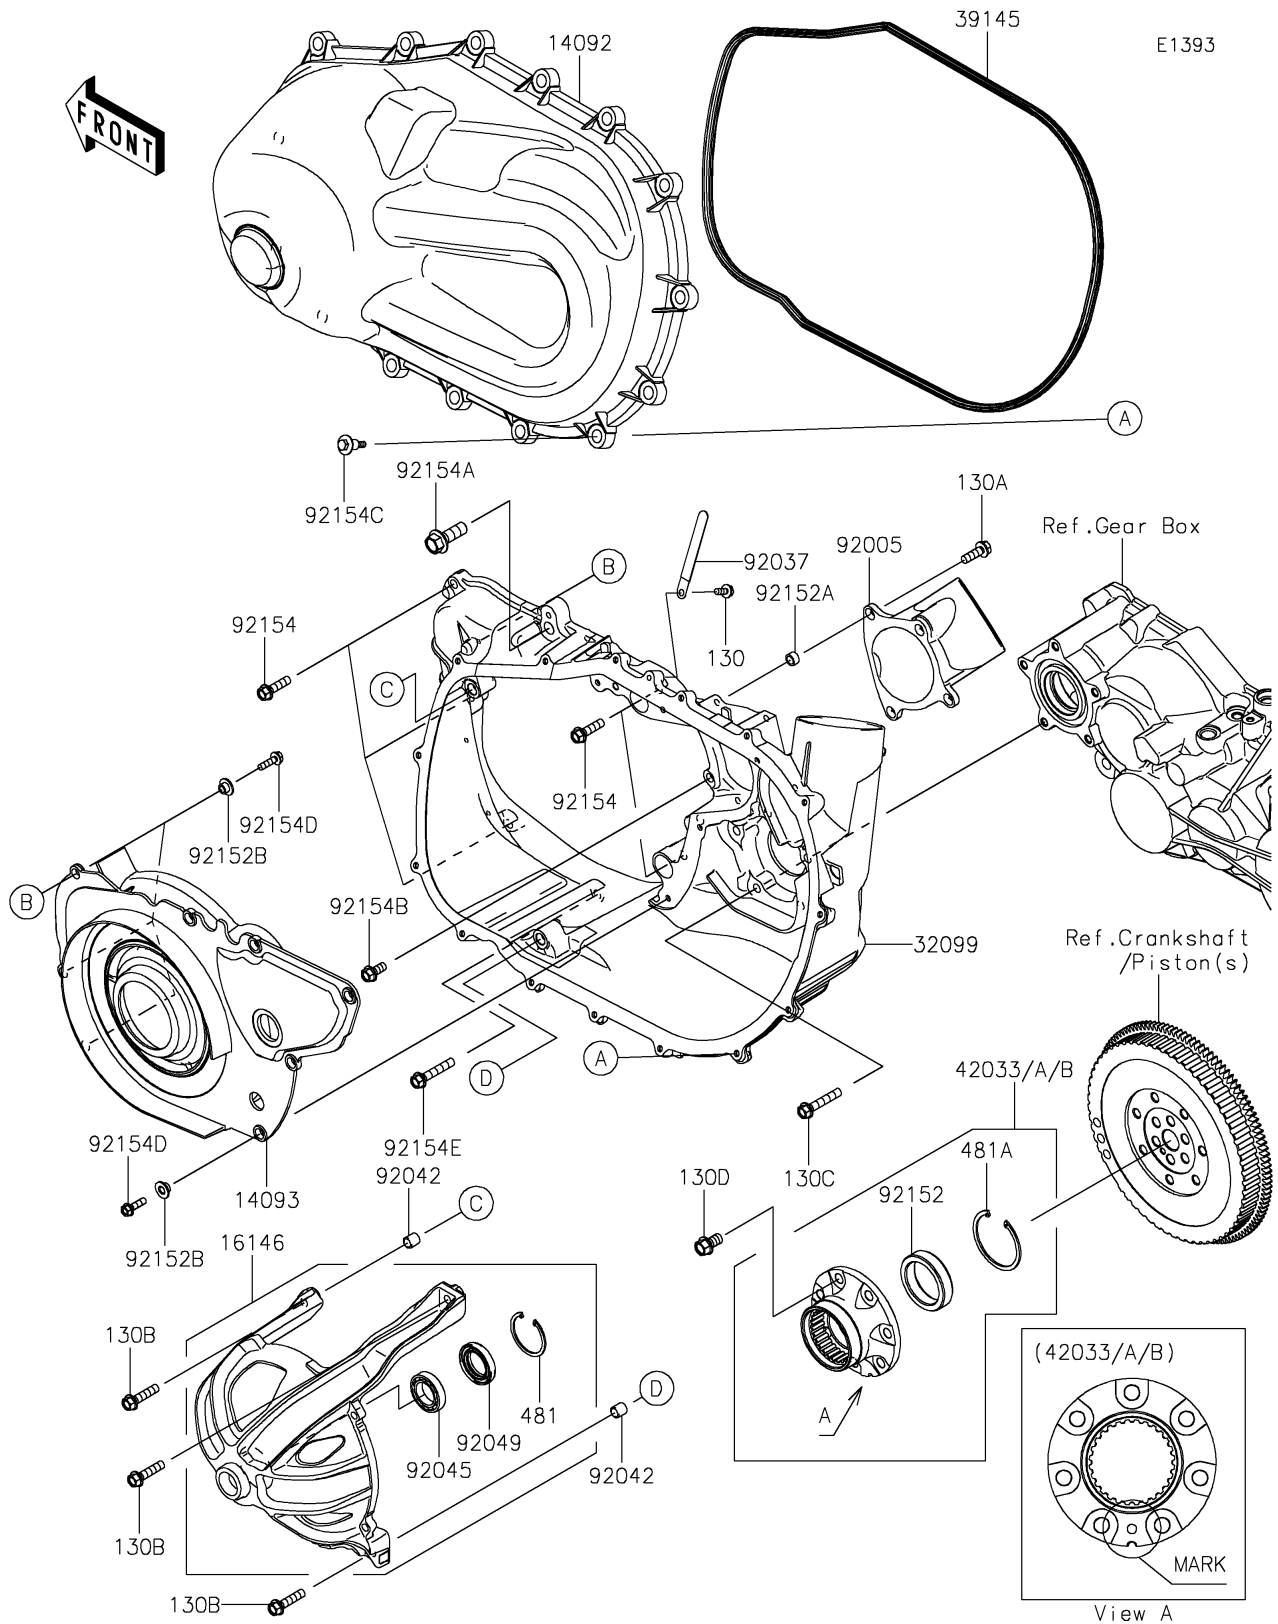

2019 MULE PRO-FXT™ EPS PARTS DIAGRAM

Converter Cover

2019 MULE PRO-FXT™ EPS PARTS LIST

Converter Cover

ITEM NAME	PART NUMBER	QUANTITY
-----------	-------------	----------