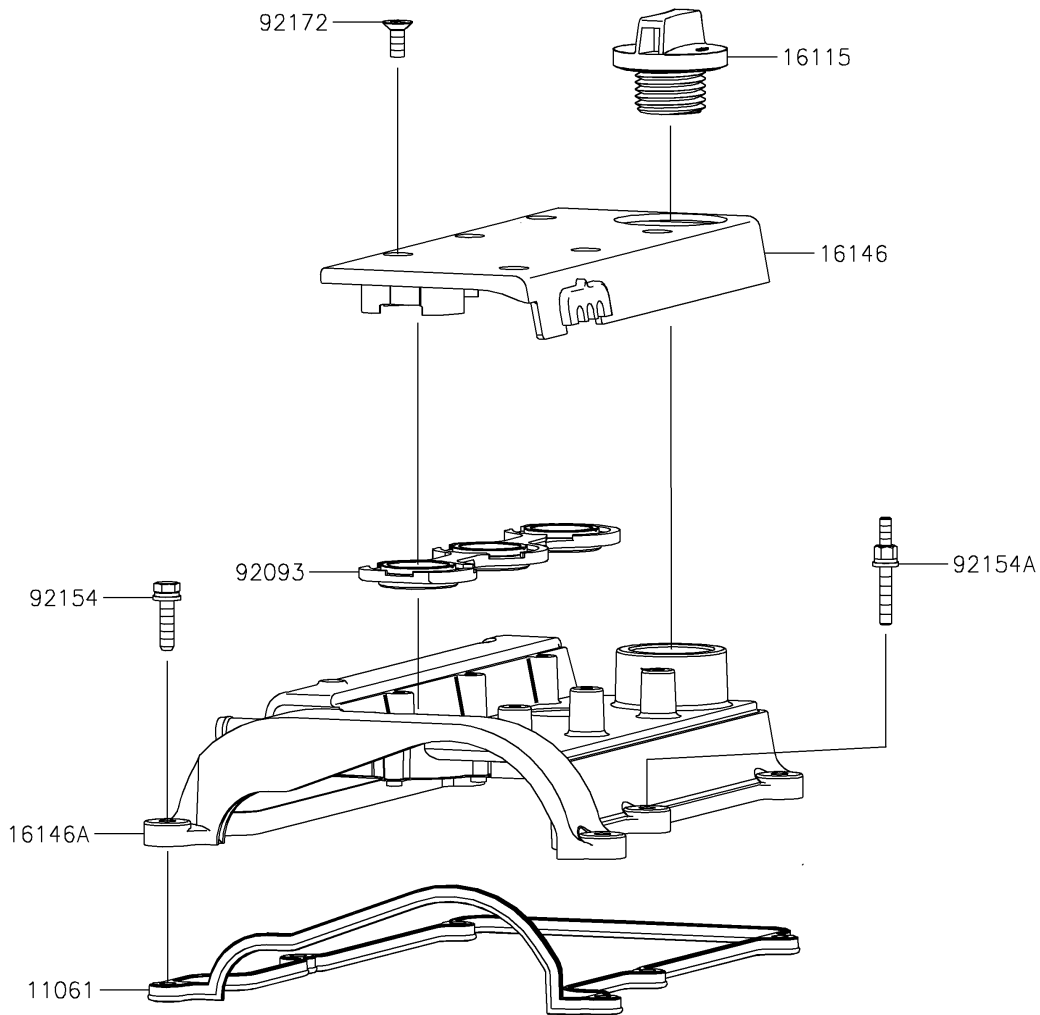

2019 MULE PRO-FXT™ EPS PARTS DIAGRAM

Cylinder Head Cover

E1112

2019 MULE PRO-FXT™ EPS PARTS LIST

Cylinder Head Cover

ITEM NAME	PART NUMBER	QUANTITY
-----------	-------------	----------