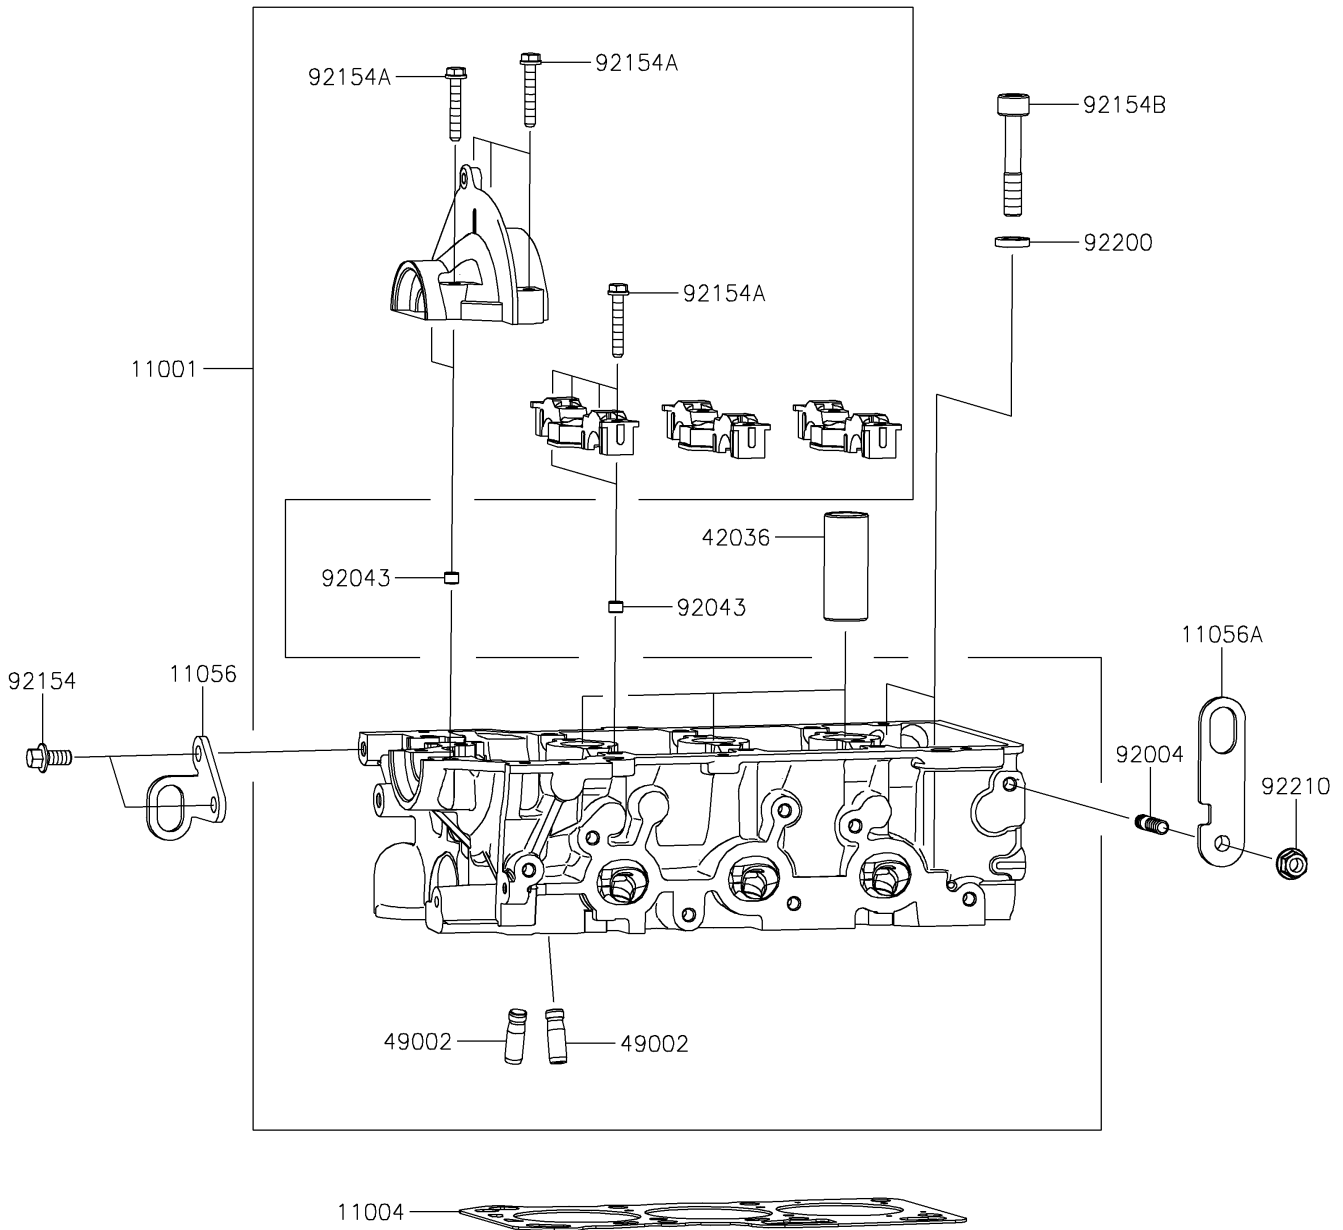

# 2019 MULE PRO-FXT™ EPS PARTS DIAGRAM

Cylinder Head

E1111

# 2019 MULE PRO-FXT™ EPS PARTS LIST

Cylinder Head

ITEM NAME	PART NUMBER	QUANTITY
-----------	-------------	----------