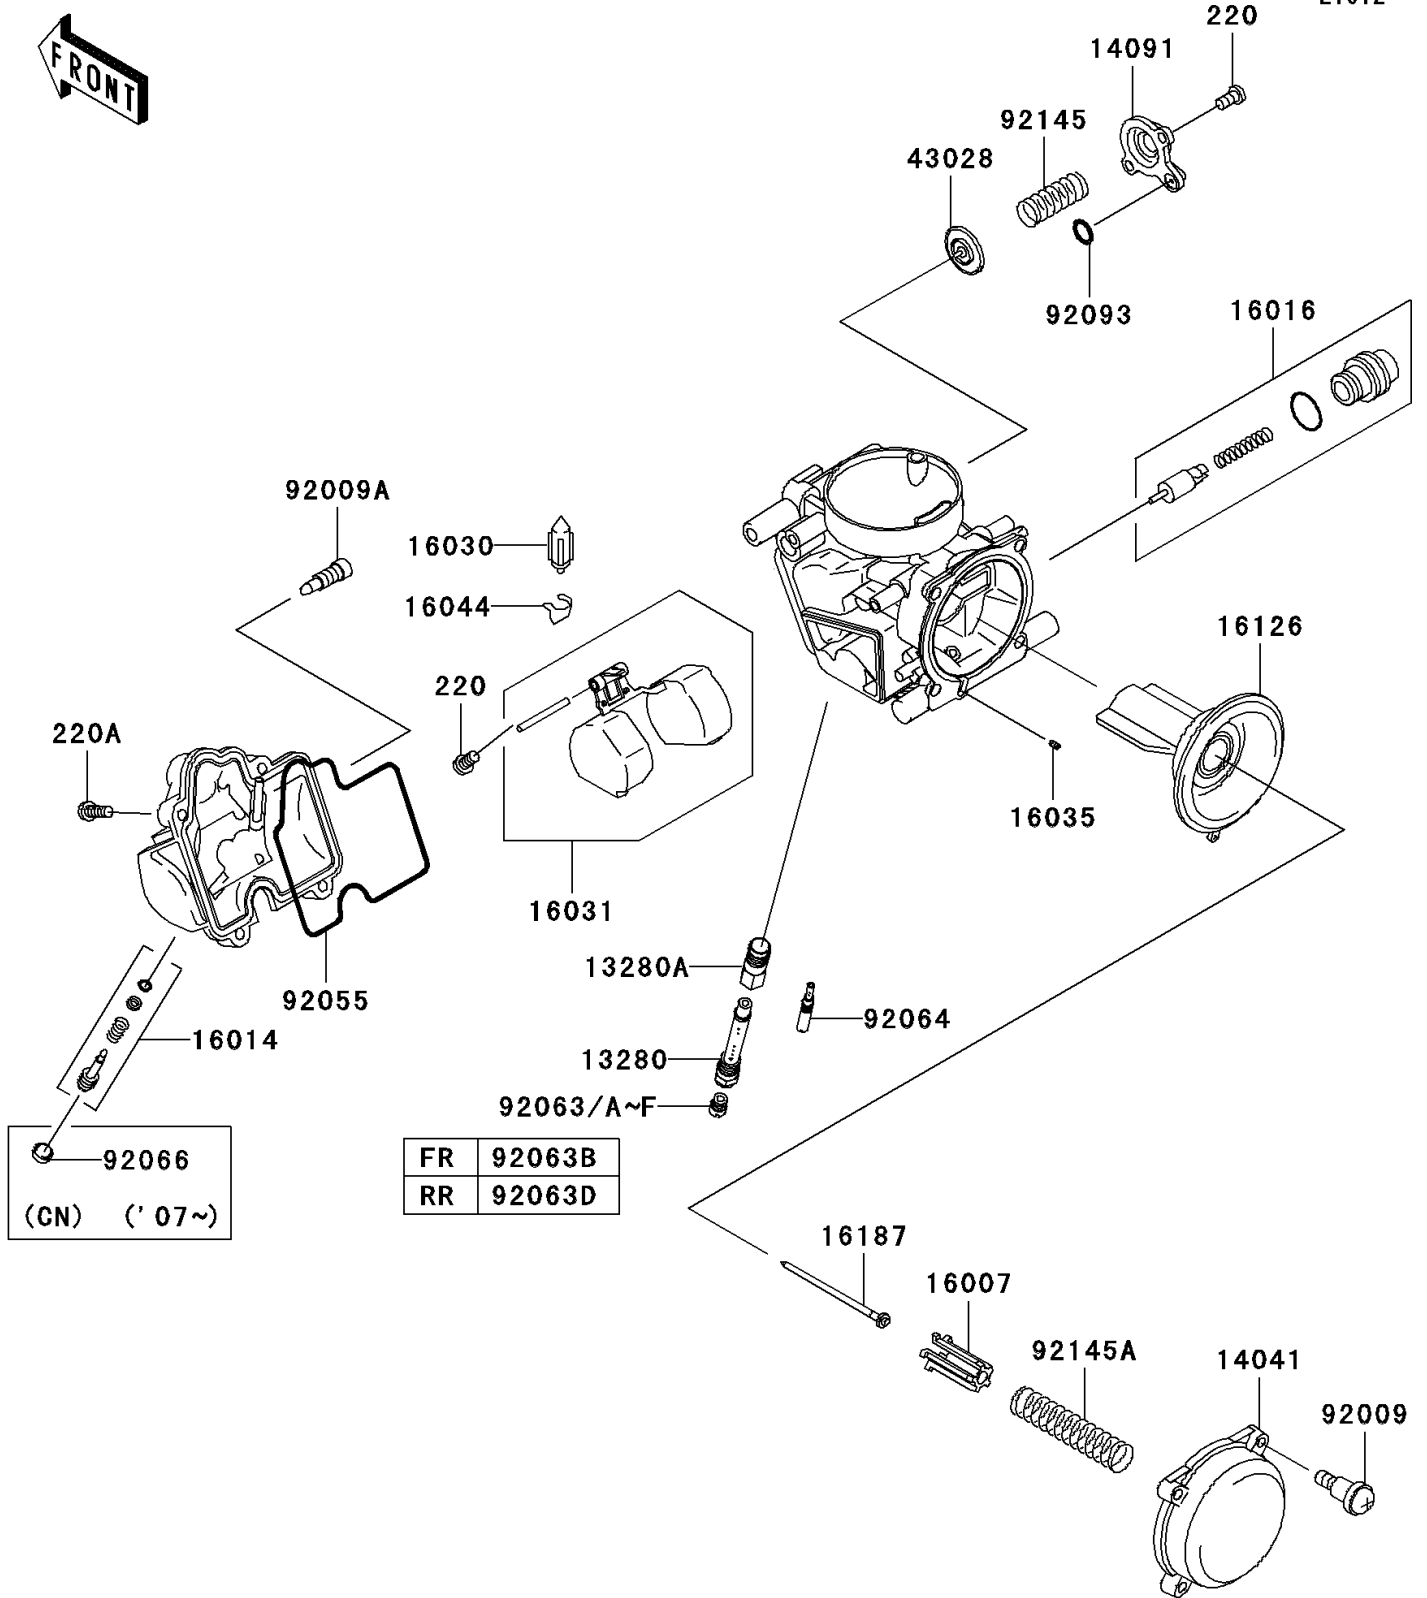

# 2006 Brute Force 750 4x4i PARTS DIAGRAM

## Carburetor Parts

E1612

### Carburetor Parts

ITEM NAME	PART NUMBER	QUANTITY
SCREW-PAN-CROS,4X8 (Ref # 220)	220D0408	6
SCREW-PAN-CROS,4X14 (Ref # 220A)	220D0414	8
HOLDER (Ref # 13280)	13280-0115	2
HOLDER,JET (Ref # 13280A)	13280-1096	2
CAP-CHAMBER,MIXING (Ref # 14041)	14041-1091	2
COVER,AIR CUT VALVE (Ref # 14091)	14091-1246	2
SEAT-SPRING,VALVE (Ref # 16007)	16007-1117	2
SCREW-PILOT AIR (Ref # 16014)	16014-0009	2
PLUNGER (Ref # 16016)	16016-1117	2
VALVE-FLOAT (Ref # 16030)	16030-1007	2
FLOAT (Ref # 16031)	16031-1097	2
JET-AIR,LEAK (Ref # 16035)	16035-1055	2
CLAMP,FLOAT VALVE (Ref # 16044)	16044-007	2
VALVE (Ref # 16126)	16126-0015	2
NEEDLE-JET,NFKL (Ref # 16187)	16187-0156	2
DIAPHRAGM,AIR CUT VALVE (Ref # 43028)	43028-1085	2
SCREW,4X4.4 (Ref # 92009)	92009-1549	8
SCREW,DRAIN,6X0.75 (Ref # 92009A)	92009-1551	2
RING-O,FLOAT CHAMBER (Ref # 92055)	92055-1589	2
JET-MAIN,#148 (Ref # 92063)	92063-1324	AR
JET-MAIN,#150 (Ref # 92063A)	92063-1330	AR
JET-MAIN,#152 (Ref # 92063B)	92063-1331	1
JET-MAIN,#155 (Ref # 92063C)	92063-1332	AR
JET-MAIN,#158 (Ref # 92063D)	92063-1344	1
JET-MAIN,#160 (Ref # 92063E)	92063-1345	AR
JET-MAIN,#162 (Ref # 92063F)	92063-1346	AR
JET-PILOT,#38 (Ref # 92064)	92064-0011	2
SEAL,"U"RING (Ref # 92093)	92093-1046	2
SPRING,AIR CUT VALVE (Ref # 92145)	92145-0097	2

## Carburetor Parts

ITEM NAME	PART NUMBER	QUANTITY
SPRING (Ref # 92145A)	92145-0267	2