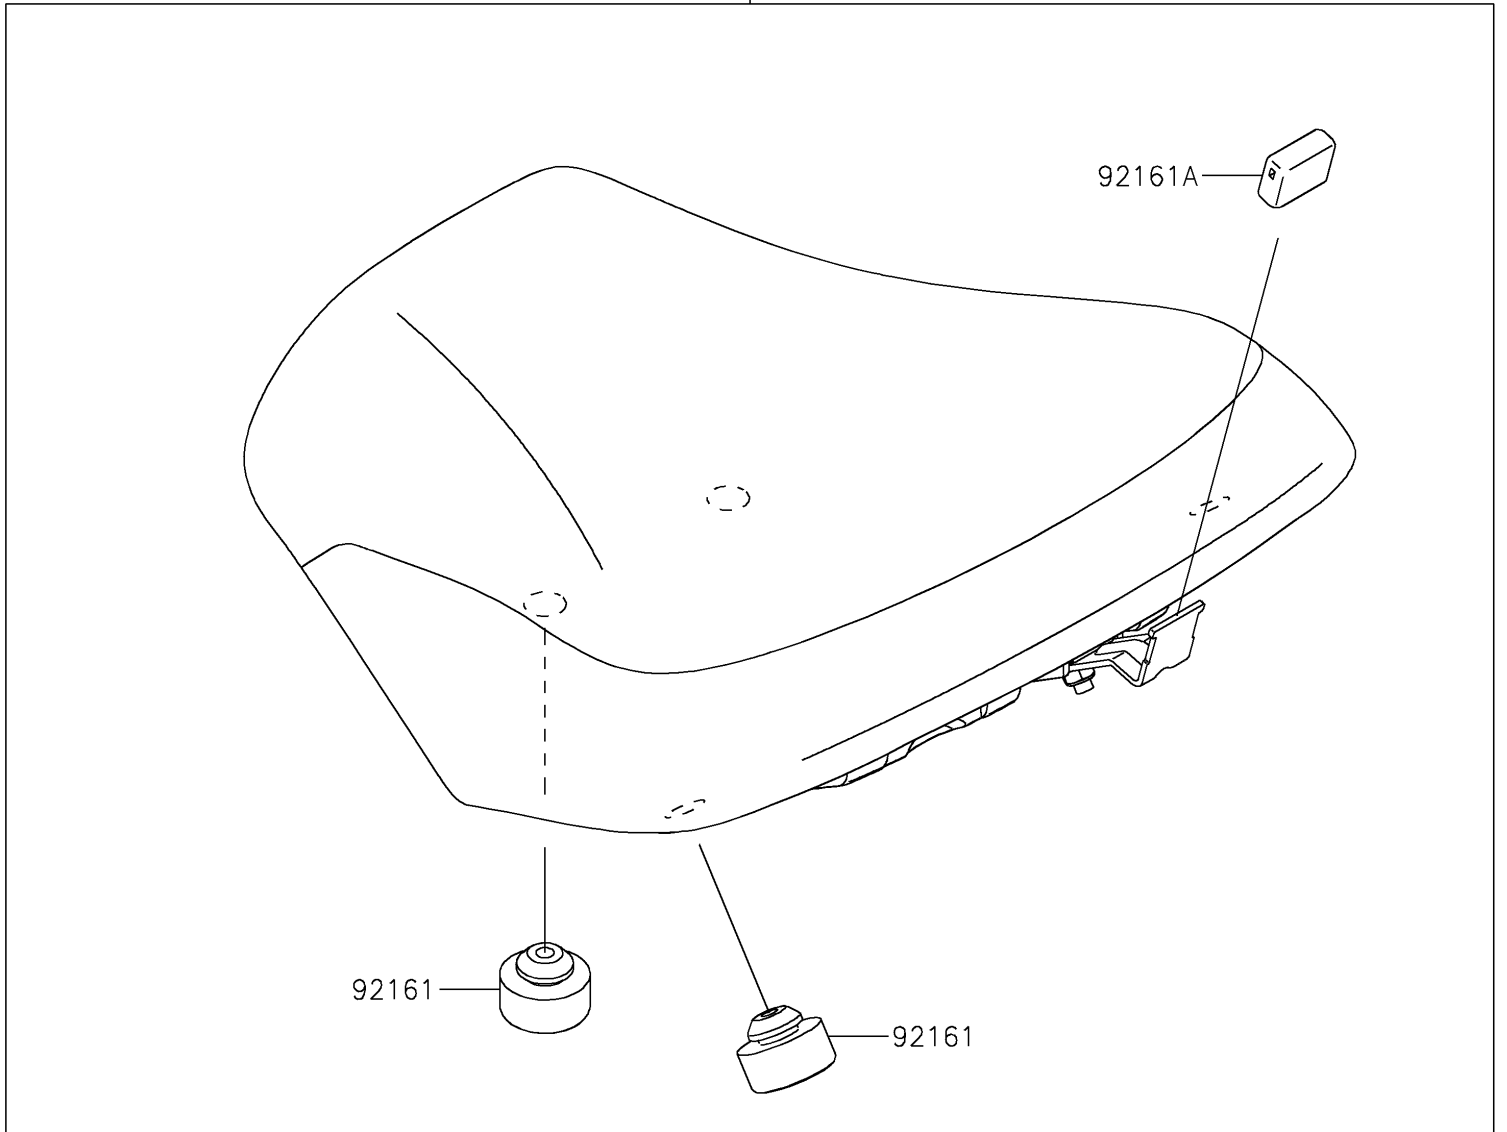

# 2017 Z650 PARTS DIAGRAM

Accessory(High-Seat)

F2910J

99994

92161A

92161

92161

## 2017 Z650 PARTS LIST

Accessory(High-Seat)

ITEM NAME	PART NUMBER	QUANTITY
DAMPER,RR SEAT (Ref # 92161)	92161-0930	4
DAMPER,SEAT BRACKET,FR (Ref # 92161A)	92161-1865	1
KIT-ACCESSORY,HIGH-SEAT (Ref # 99994)	99994-1062	1