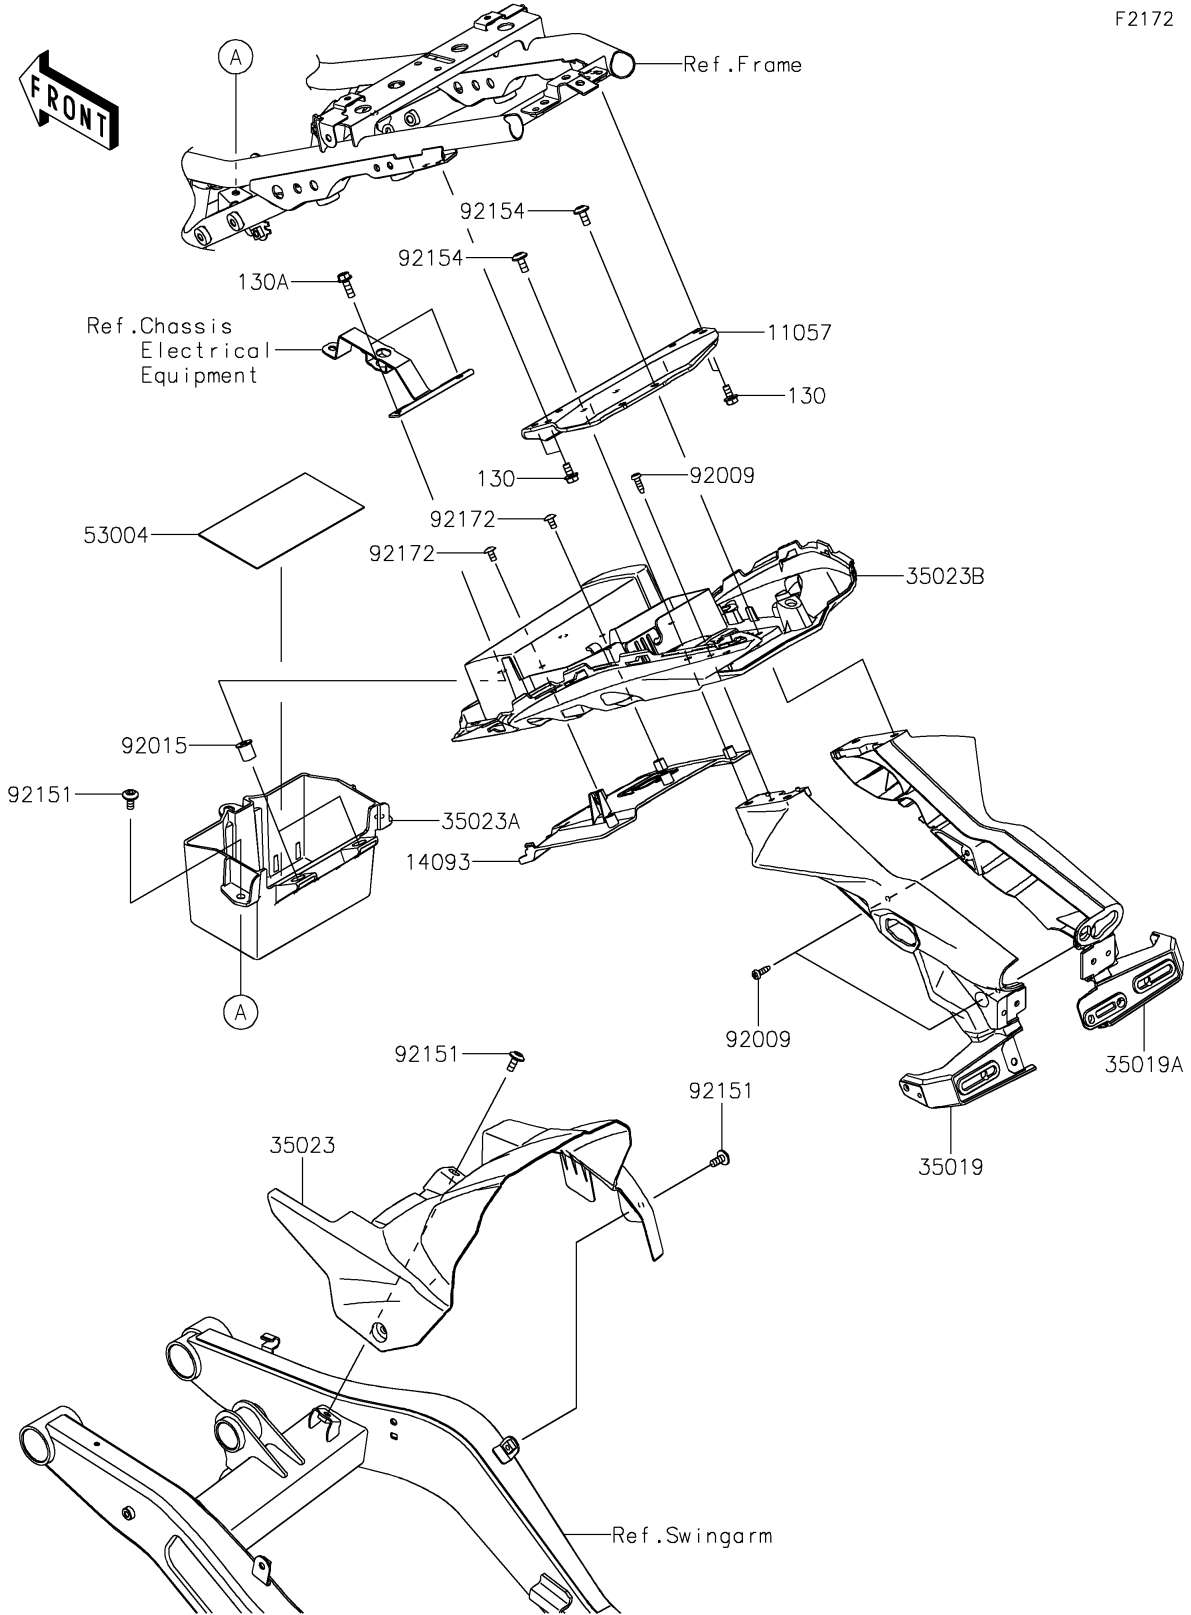

2017 Z650 PARTS DIAGRAM

Rear Fender(s)

F2172

2017 Z650 PARTS LIST

Rear Fender(s)

ITEM NAME	PART NUMBER	QUANTITY
BRACKET,FLAP (Ref # 11057)	11057-0757	1
BOLT-FLANGED,6X12 (Ref # 130)	130BA0612	4
BOLT-FLANGED,6X18 (Ref # 130A)	130BA0618	2
COVER (Ref # 14093)	14093-0482	1
FLAP,LH (Ref # 35019)	35019-0617	1
FLAP,RH (Ref # 35019A)	35019-0618	1
FENDER-REAR (Ref # 35023)	35023-0417	1
FENDER-REAR,FR (Ref # 35023A)	35023-0418	1
FENDER-REAR,RR (Ref # 35023B)	35023-0419	1
MAT,BATTERY (Ref # 53004)	53004-0560	1
SCREW,TAPPING,5X16 (Ref # 92009)	92009-1984	3
NUT (Ref # 92015)	92015-1700	2
BOLT,SOCKET,6X14 (Ref # 92151)	92151-1654	4
BOLT,SOCKET,6X14 (Ref # 92154)	92154-0745	4
SCREW,5X10 (Ref # 92172)	92172-0864	5