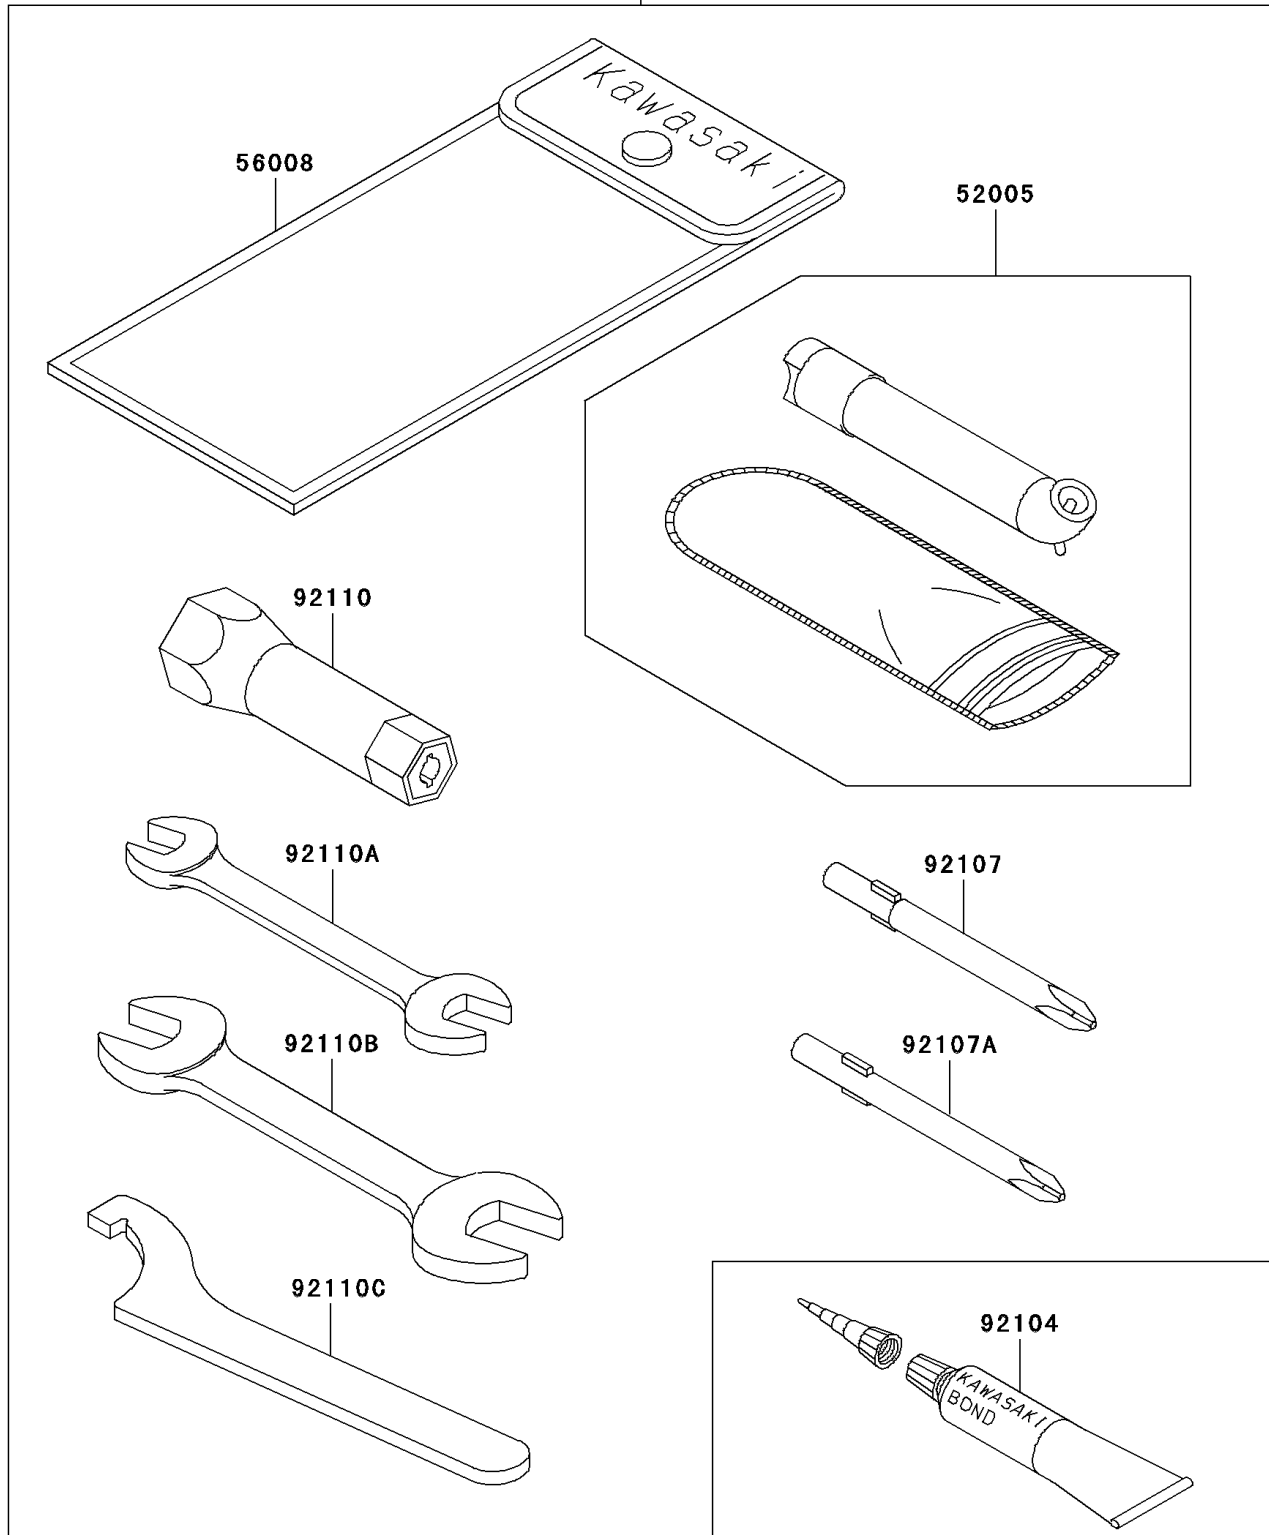

2000 Prairie 300 PARTS DIAGRAM

Owner's Tools

56007

F2810

2000 Prairie 300 PARTS LIST

Owner's Tools

ITEM NAME	PART NUMBER	QUANTITY
GAUGE,AIR (Ref # 52005)	52005-1082	1
TOOL-KIT (Ref # 56007)	56007-1407	1
BAG,TOOL (Ref # 56008)	56008-1007	1
GASKET-LIQUID,TUBE,100G,SILVER (Ref # 92104)	92104-002	1
TOOL-DRIVER,#3PHILLIPS (Ref # 92107)	92107-005	1
TOOL-DRIVER,#2PHILLIPS (Ref # 92107A)	92107-1053	1
TOOL-WRENCH,BOX,18MM (Ref # 92110)	92110-1109	1
TOOL-WRENCH,OPEN END,10X12 (Ref # 92110A)	92110-1152	1
TOOL-WRENCH,OPEN END,14X17 (Ref # 92110B)	92110-1153	1
TOOL-WRENCH,HOOK (Ref # 92110C)	92110-1173	1