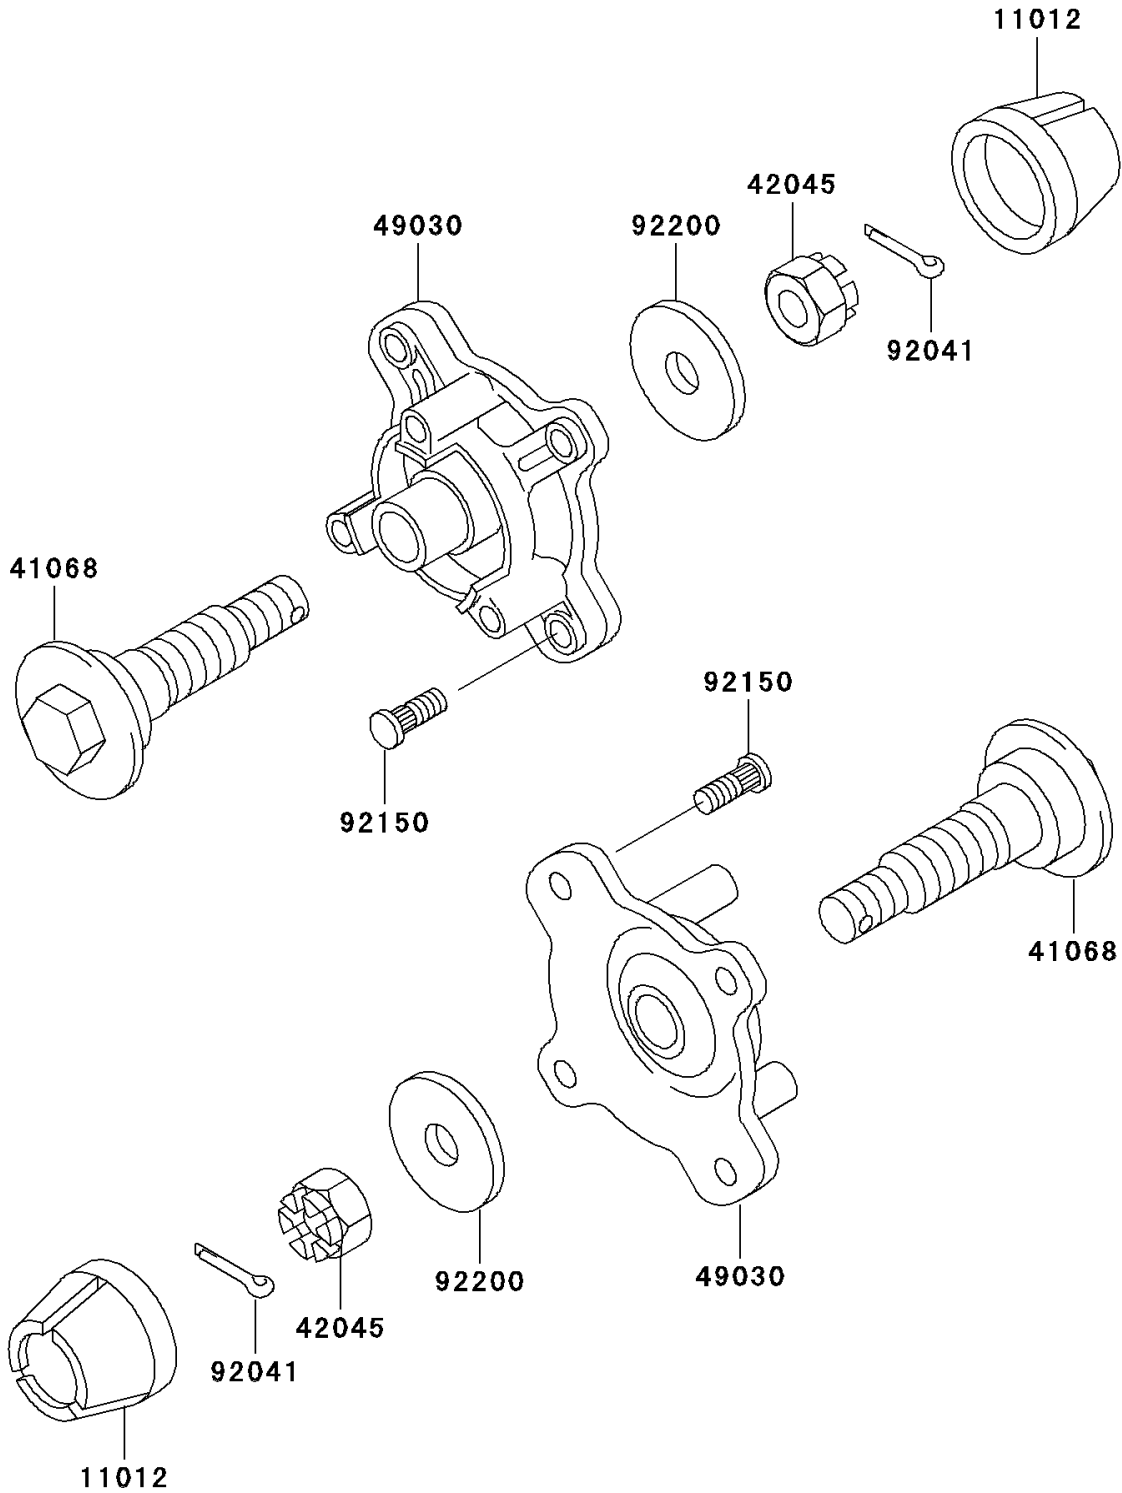

# 2000 Prairie 300 PARTS DIAGRAM

Front Hub

F2230

## 2000 Prairie 300 PARTS LIST

### Front Hub

ITEM NAME	PART NUMBER	QUANTITY
CAP,WHEEL (Ref # 11012)	11012-1969	2
AXLE (Ref # 41068)	41068-1396	2
NUT,CASTLE,18MM (Ref # 42045)	42045-018	2
HUB,FR (Ref # 49030)	49030-1119	2
COTTER,4.0X35 (Ref # 92041)	92041-1053	2
BOLT (Ref # 92150)	92150-1289	8
WASHER,18.5X52X4.5 (Ref # 92200)	92200-1474	2