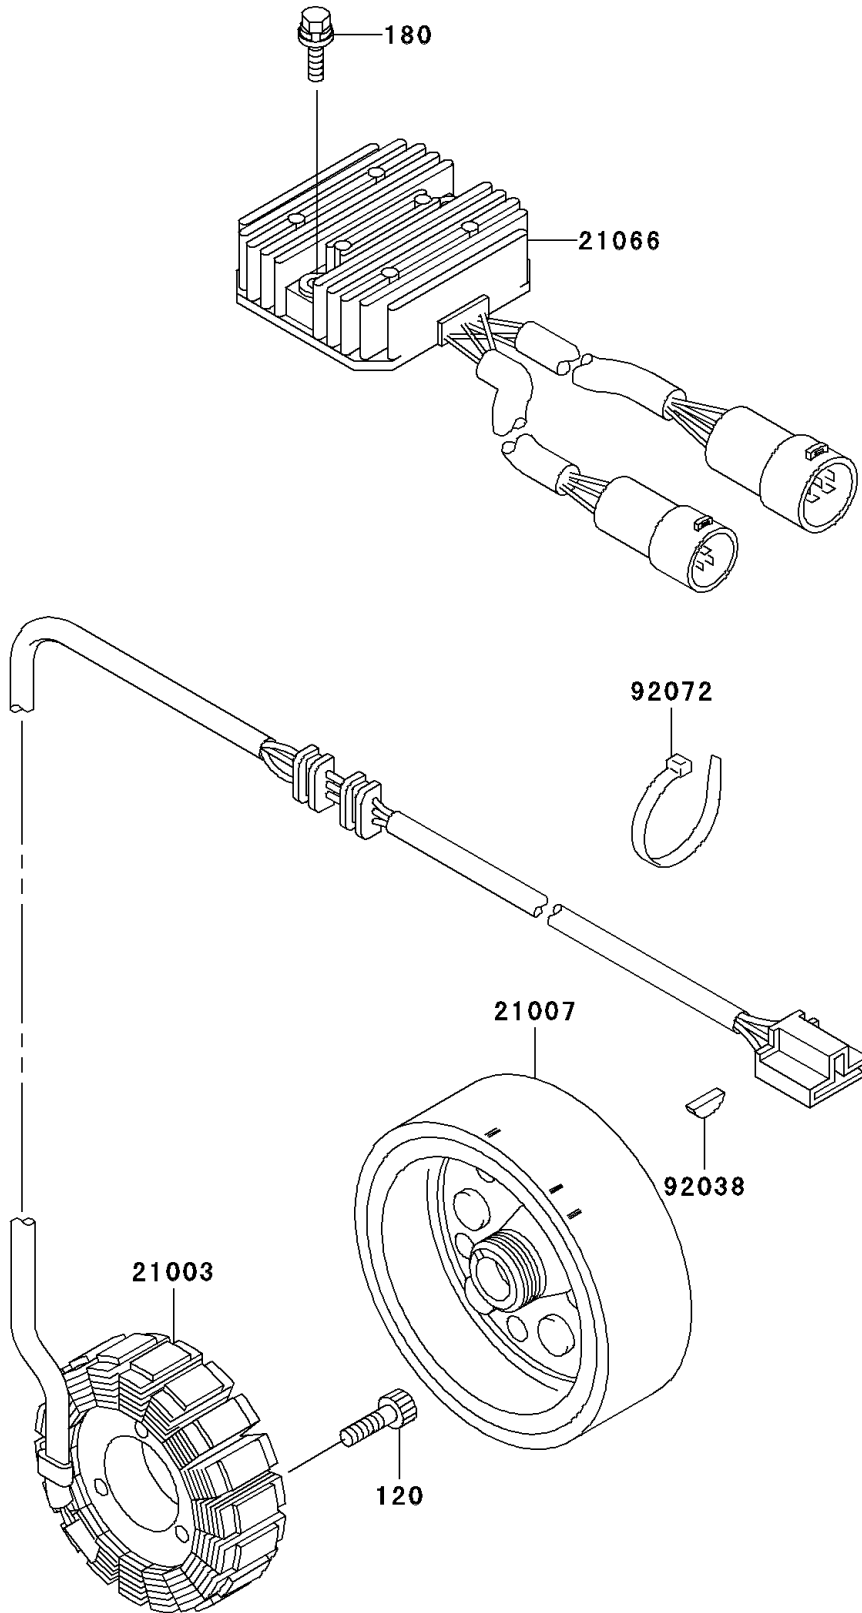

# 2000 Prairie 300 PARTS DIAGRAM

Generator

E1810

## 2000 Prairie 300 PARTS LIST

### Generator

ITEM NAME	PART NUMBER	QUANTITY
BOLT-SOCKET,6X30 (Ref # 120)	120P0630	3
BOLT-UPSET-WS,6X30 (Ref # 180)	180B0630	2
STATOR (Ref # 21003)	21003-1343	1
ROTOR (Ref # 21007)	21007-1361	1
REGULATOR-VOLTAGE (Ref # 21066)	21066-1112	1
KEY,WOODRUFF (Ref # 92038)	92038-001	1
BAND,L=123 (Ref # 92072)	92072-030	1