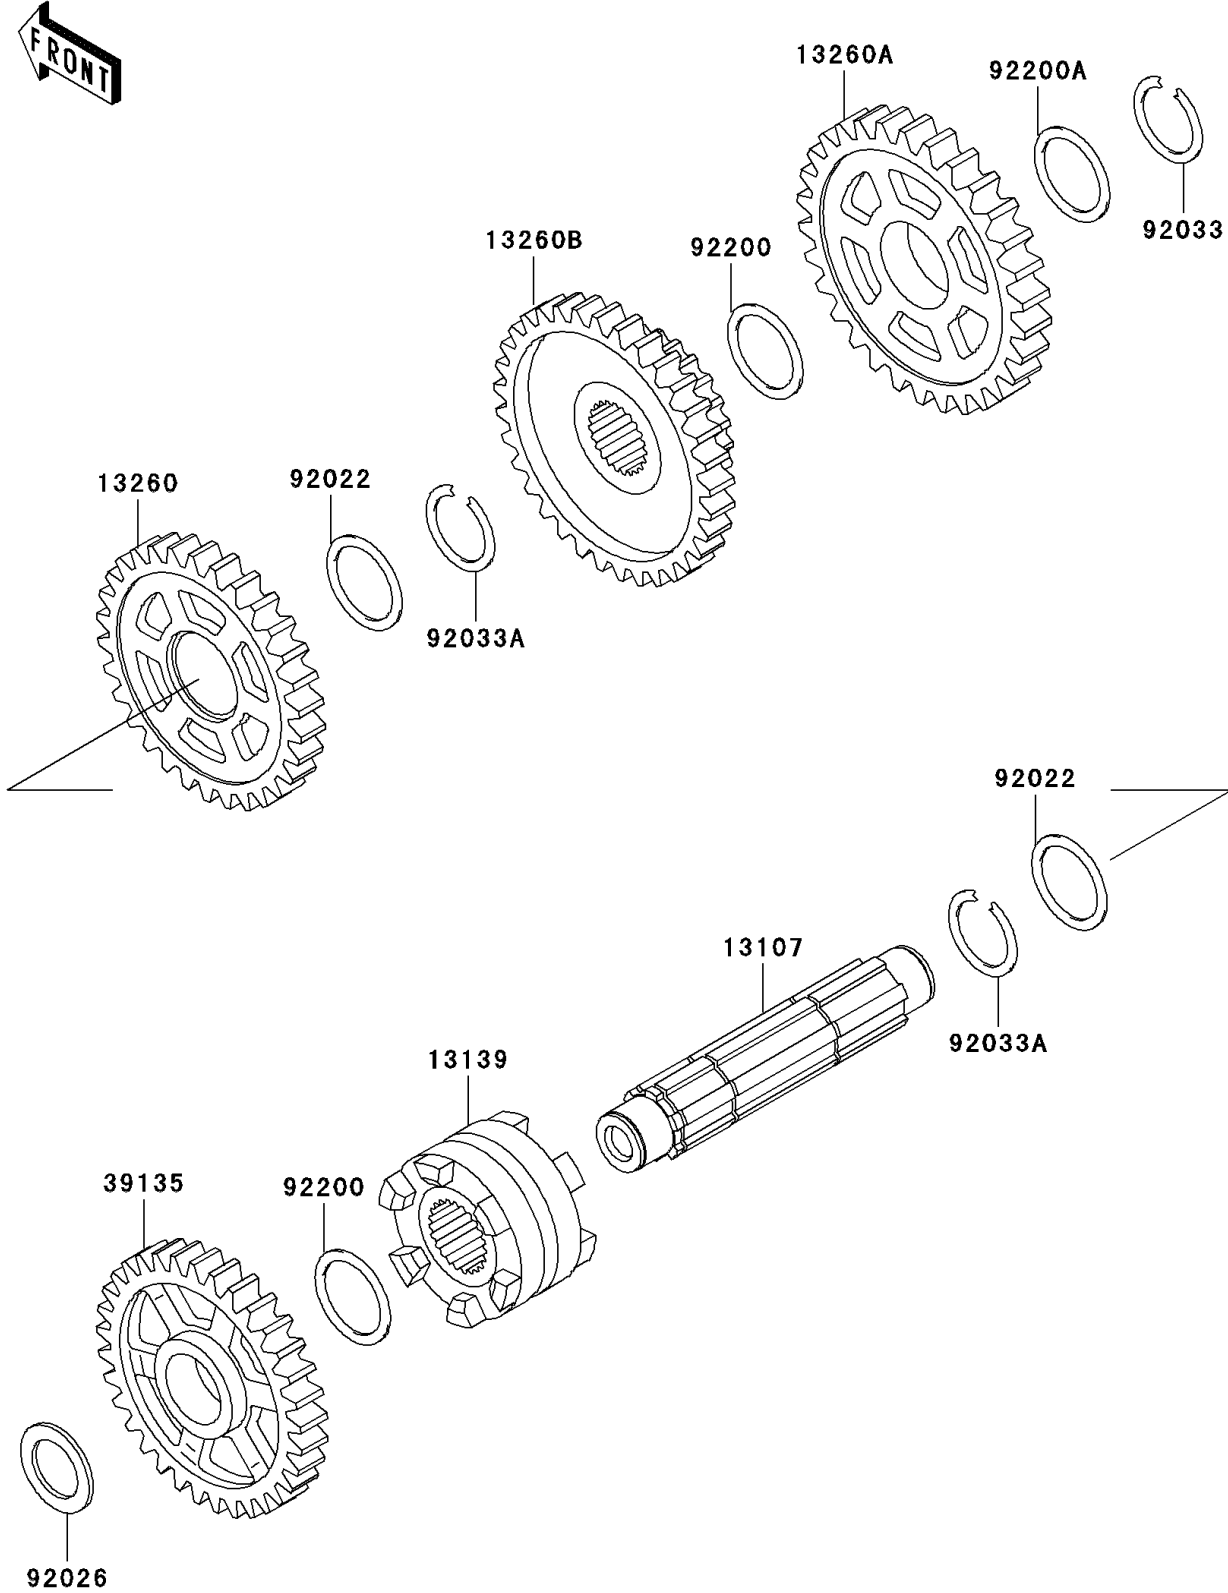

2000 Prairie 300 PARTS DIAGRAM

Gear Change Drum/Shift Fork(s)

E1362

2000 Prairie 300 PARTS LIST

Gear Change Drum/Shift Fork(s)

ITEM NAME	PART NUMBER	QUANTITY
SHAFT,IDLER (Ref # 13107)	13107-1414	1
SHIFTER,FORWARD HI&REVERSE (Ref # 13139)	13139-1086	1
GEAR,FORWARD HIGH,43T (Ref # 13260)	13260-1766	1
GEAR,FORWARD LOW,48T (Ref # 13260A)	13260-1767	1
GEAR,IDLE SHAFT,36T (Ref # 13260B)	13260-1769	1
SPROCKET-DRIVEN,REVERSE,37T (Ref # 39135)	39135-1059	1
WASHER,28.1X34X1.0 (Ref # 92022)	92022-1731	2
SPACER,20.3X30X1.8 (Ref # 92026)	92026-1066	1
RING-SNAP,24MM (Ref # 92033)	92033-026	1
RING-SNAP,25.9X30.6X1.2 (Ref # 92033A)	92033-1037	2
WASHER,24.2X32X0.50 (Ref # 92200)	92200-1400	2
WASHER,24.2X32X1.00 (Ref # 92200A)	92200-1412	1