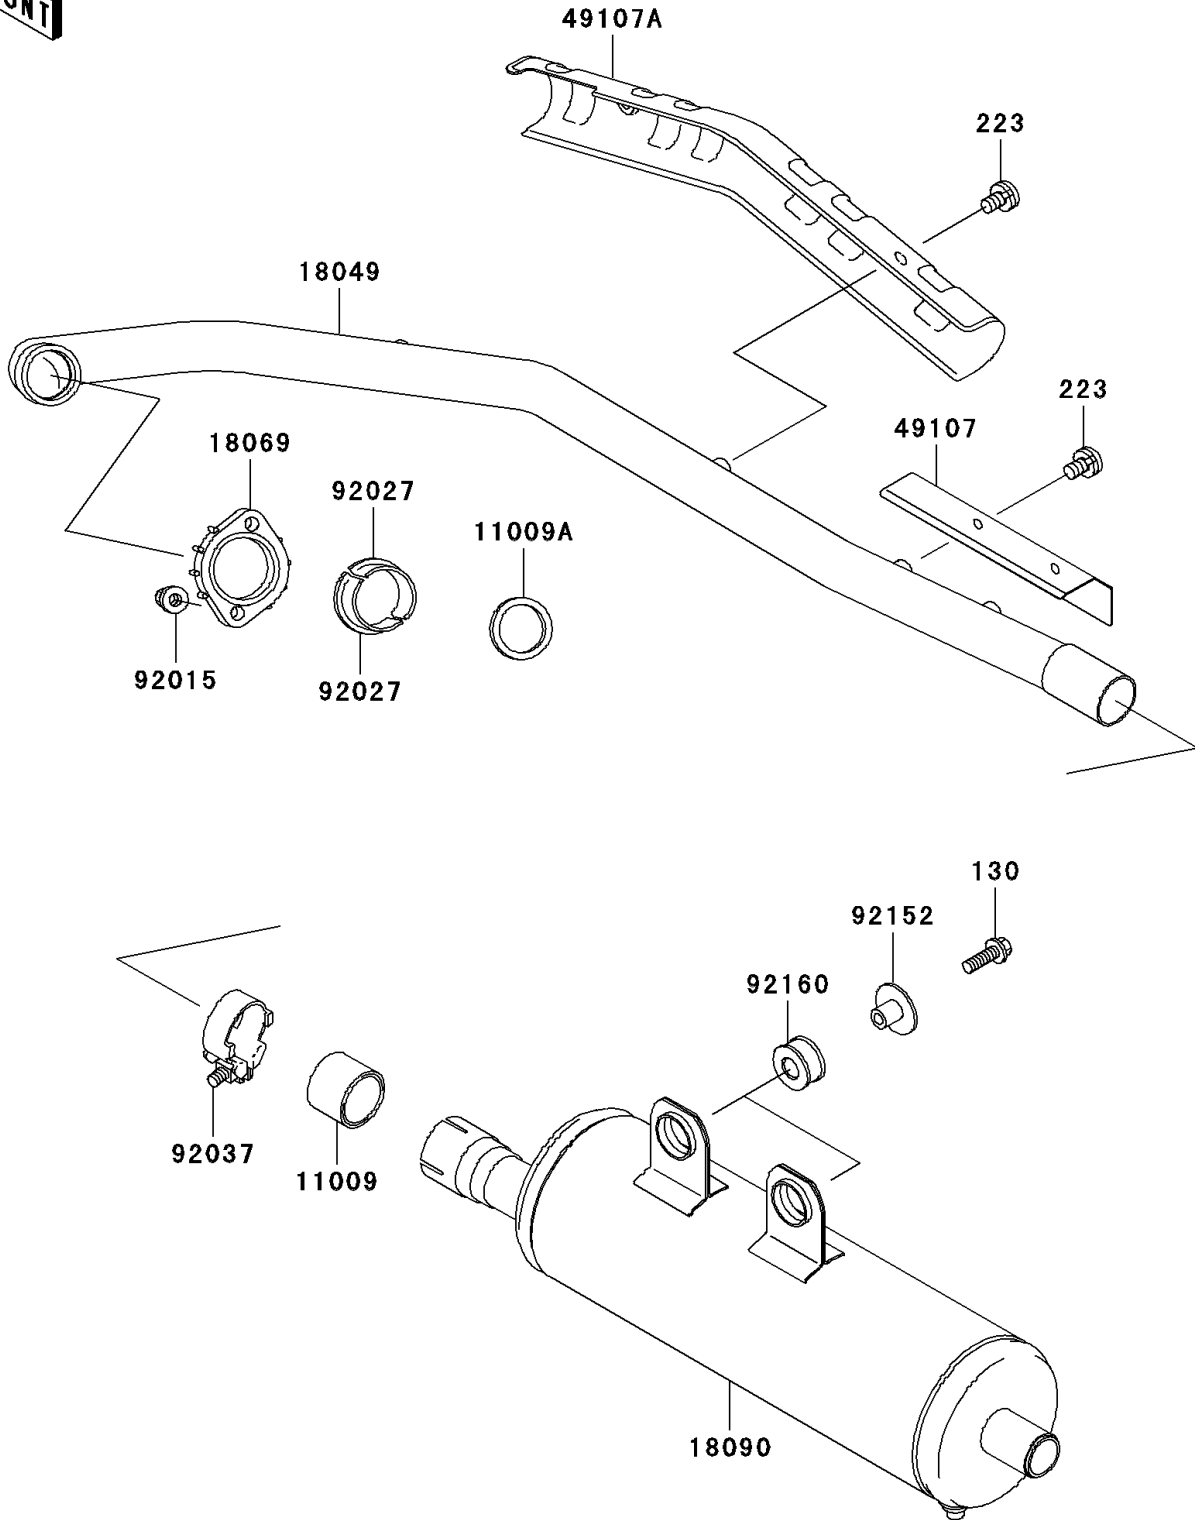

2000 Prairie 300 PARTS DIAGRAM

Muffler(s)

E1140

2000 Prairie 300 PARTS LIST

Muffler(s)

ITEM NAME	PART NUMBER	QUANTITY
BOLT-FLANGED,8X30 (Ref # 130)	130J0830	2
SCREW-PAN-WS-CROS,6X10 (Ref # 223)	223C0610	4
GASKET,EXHAUST PIPE CONNECTING (Ref # 11009)	11009-1667	1
GASKET,EXHAUST PIPE HOLDER (Ref # 11009A)	11009-1866	1
PIPE-EXHAUST (Ref # 18049)	18049-1884	1
HOLDER-EXHAUST PIPE (Ref # 18069)	18069-1014	1
BODY-COMP-MUFFLER (Ref # 18090)	18090-1675	1
COVER-EXHAUST PIPE (Ref # 49107)	49107-1130	1
COVER-EXHAUST PIPE (Ref # 49107A)	49107-1135	1
NUT,8MM (Ref # 92015)	92015-1402	2
COLLAR,EXHAUST PIPE (Ref # 92027)	92027-264	2
CLAMP,42MM (Ref # 92037)	92037-1349	1
COLLAR,MUFFLER (Ref # 92152)	92152-1152	2
DAMPER,MUFFLER (Ref # 92160)	92160-1990	2