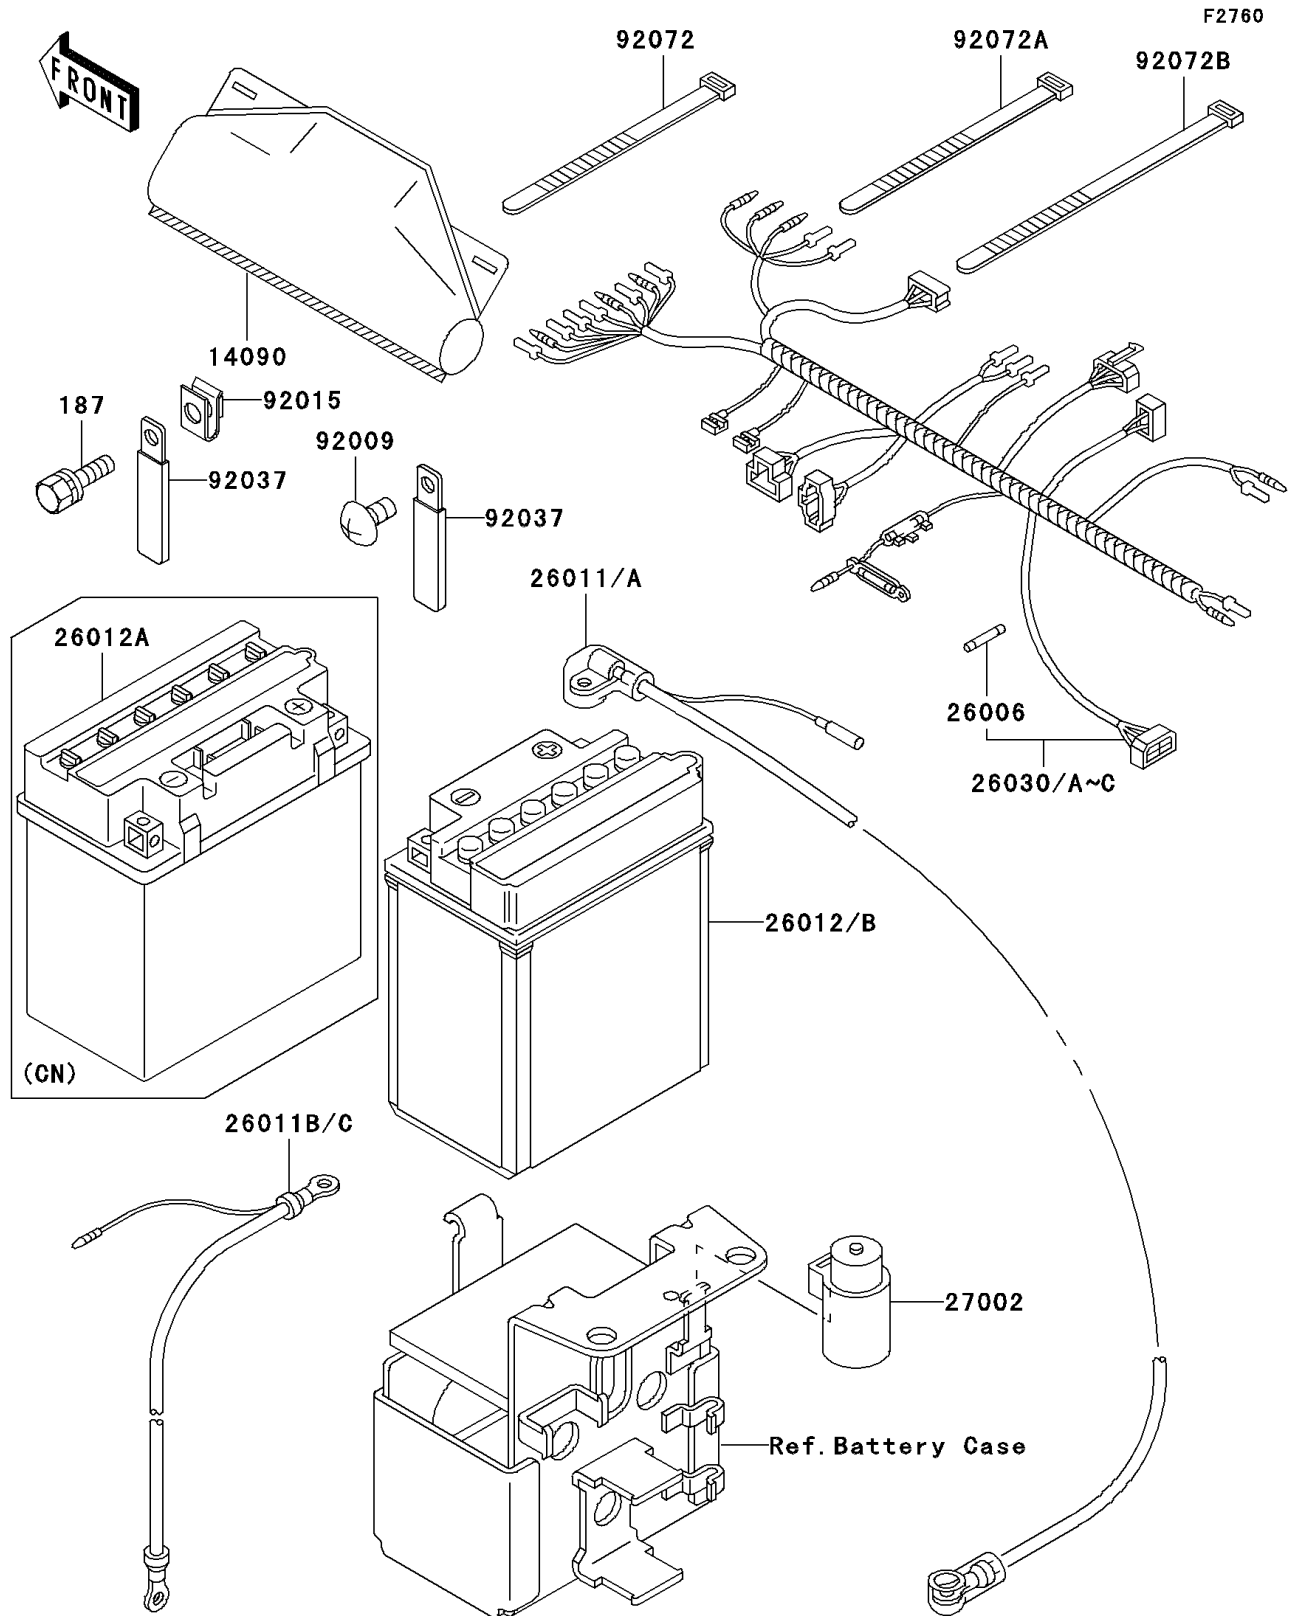

1999 Bayou 300 4X4 PARTS DIAGRAM

Chassis Electrical Equipment

1999 Bayou 300 4X4 PARTS LIST

Chassis Electrical Equipment

ITEM NAME	PART NUMBER	QUANTITY
BOLT-UPSET-WSP (Ref # 187)	187C0614	2
COVER,COUPLER (Ref # 14090)	14090-1611	1
FUSE,30A,L=30 (Ref # 26006)	26006-1059	2
HARNESS,MAIN (Ref # 26030A)	26030-1612	1
RELAY-ASSY (Ref # 27002)	27002-1095	1
SCREW,TAPPING,4X8 (Ref # 92009)	92009-1155	3
NUT,6MM (Ref # 92015)	92015-1671	2
CLAMP,WIRING HARNESS,L=60 (Ref # 92037)	92037-1069	5
BAND,L=123 (Ref # 92072)	92072-030	3
BAND,L=149 (Ref # 92072A)	92072-031	5
BAND,L=188 (Ref # 92072B)	92072-1239	18
WIRE-LEAD,BATTERY(+) (Ref # 26011)	26011-1544	1
WIRE-LEAD,BATTERY(+) (Ref # 26011A)	26011-1545	1
WIRE-LEAD,BATTERY(-) (Ref # 26011B)	26011-1559	1
WIRE-LEAD,BATTERY(-) (Ref # 26011C)	26011-1560	1
BATTERY,YB14A-A2,12V 14AH (Ref # 26012)	26012-1146	1
BATTERY,YB16CL-B,12V 19AH (Ref # 26012A)	26012-1273	1