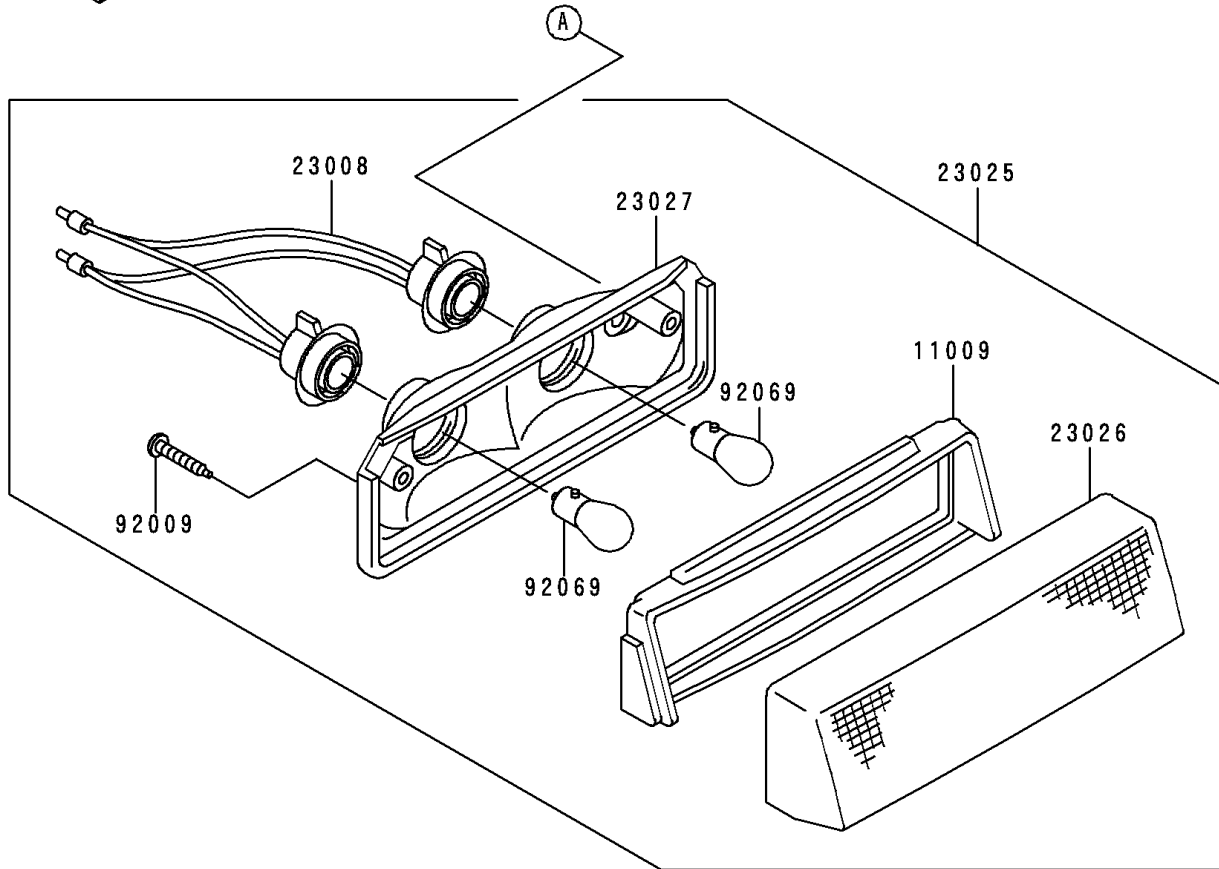

# 1990 Bayou 300 PARTS DIAGRAM

Tail Lamp

F2720

## 1990 Bayou 300 PARTS LIST

### Tail Lamp

ITEM NAME	PART NUMBER	QUANTITY
BOLT-UPSET-WS (Ref # 180)	180D0612	2
BOLT-UPSET-WS (Ref # 180A)	180D0620	2
GASKET,TAIL LAMP (Ref # 11009)	11009-1404	1
BRACKET,TAIL LAMP (Ref # 11044)	11044-1367	1
SOCKET-ASSY,TAIL LAMP (Ref # 23008)	23008-1243	1
LAMP-TAIL (Ref # 23025)	23025-1113	1
LENS,TAIL LAMP (Ref # 23026)	23026-1056	1
BODY-COMP-TAIL LAMP (Ref # 23027)	23027-1064	1
SCREW,TAPPING,4X30 (Ref # 92009)	92009-1056	2
COLLAR,L=11.1 (Ref # 92027)	92027-194	2
BULB,12V 8W (Ref # 92069)	92069-1012	2
DAMPER (Ref # 92075)	92075-277	2