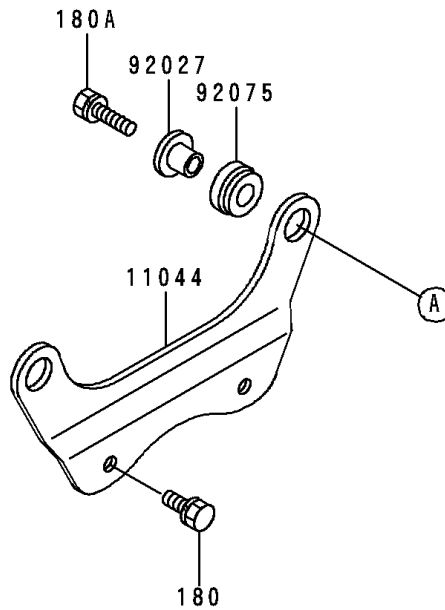

# 1990 Bayou 300 PARTS DIAGRAM

Tail Lamp

F2720

## 1990 Bayou 300 PARTS LIST

### Tail Lamp

ITEM NAME	PART NUMBER	QUANTITY
BOLT-UPSET-WS (Ref # 180)	180D0612	2
BOLT-UPSET-WS (Ref # 180A)	180D0620	2
GASKET,TAIL LAMP (Ref # 11009)	11009-1404	1
BRACKET,TAIL LAMP (Ref # 11044)	11044-1367	1
SOCKET-ASSY,TAIL LAMP (Ref # 23008)	23008-1243	1
LAMP-TAIL (Ref # 23025)	23025-1113	1
LENS,TAIL LAMP (Ref # 23026)	23026-1056	1
BODY-COMP-TAIL LAMP (Ref # 23027)	23027-1064	1
SCREW,TAPPING,4X30 (Ref # 92009)	92009-1056	2
COLLAR,L=11.1 (Ref # 92027)	92027-194	2
BULB,12V 8W (Ref # 92069)	92069-1012	2
DAMPER (Ref # 92075)	92075-277	2