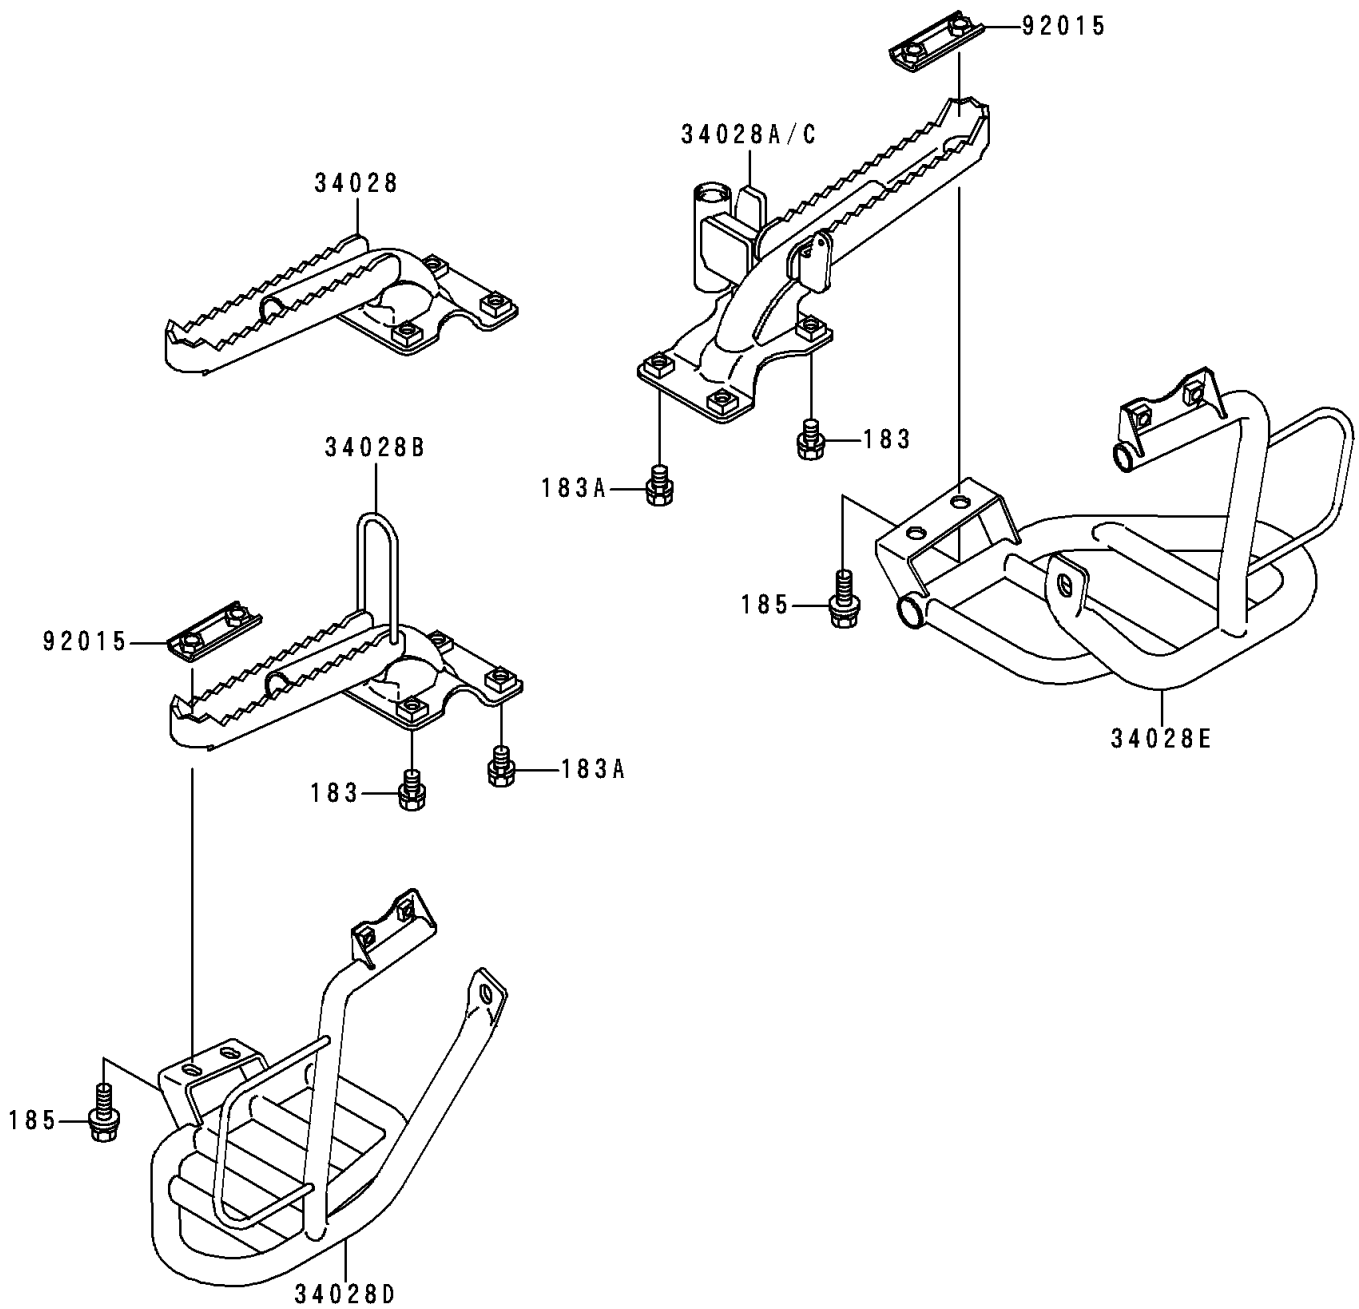

1990 Bayou 300 PARTS DIAGRAM

Step

F2160

1990 Bayou 300 PARTS LIST

Step

ITEM NAME	PART NUMBER	QUANTITY
BOLT-UPSET-WS-SMALL (Ref # 183)	183H0814	4
BOLT-UPSET-WS-SMALL (Ref # 183A)	183H0818	4
BOLT-UPSET-WSP-SMALL,8X20 (Ref # 185)	185C0820	4
STEP,LH (Ref # 34028B)	34028-1271	1
STEP,RH (Ref # 34028C)	34028-1279	1
STEP,FOOT BOARD,LH (Ref # 34028D)	34028-1310	1
STEP,FOOT BOARD,RH (Ref # 34028E)	34028-1311	1
NUT (Ref # 92015)	92015-1732	2