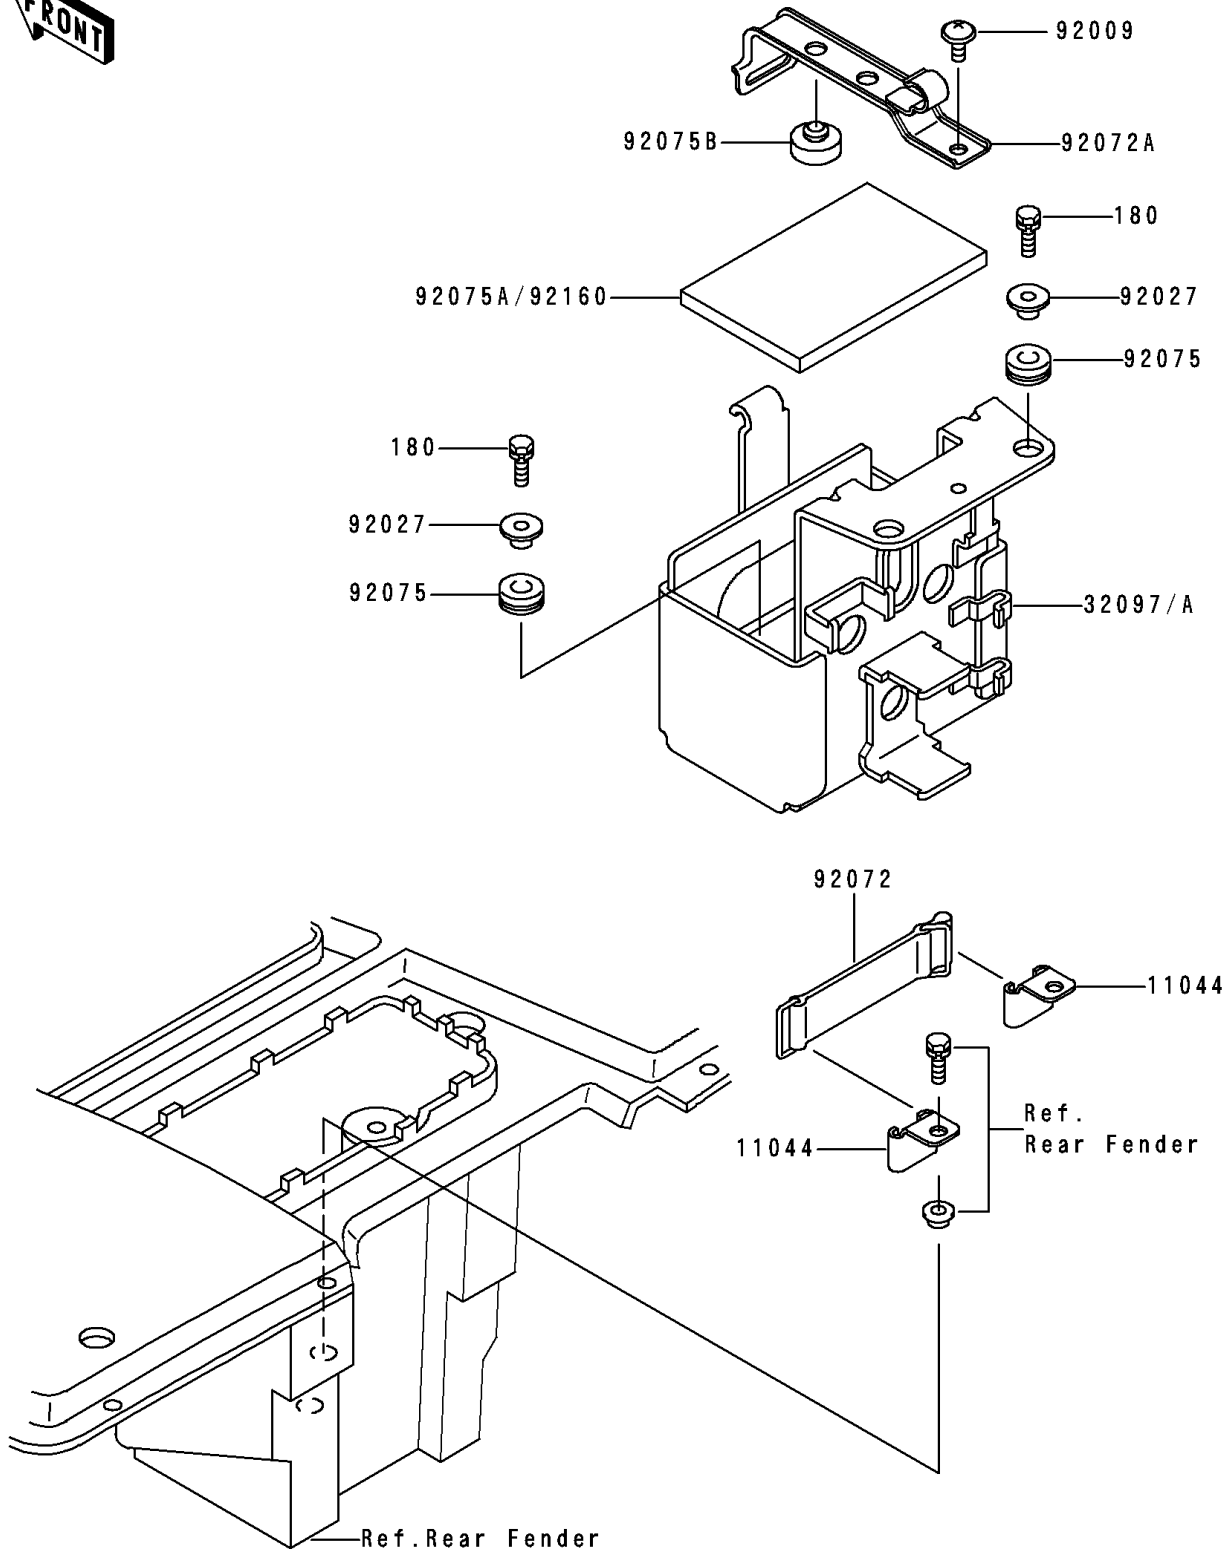

1990 Bayou 300 PARTS DIAGRAM

Battery Case

F2132

1990 Bayou 300 PARTS LIST

Battery Case

ITEM NAME	PART NUMBER	QUANTITY
BOLT-UPSET-WS (Ref # 180)	180D0620	4
BRACKET,TOOL (Ref # 11044)	11044-1535	2
CASE-BATTERY (Ref # 32097A)	32097-1133	1
SCREW,6X14 (Ref # 92009)	92009-1288	1
COLLAR,L=9.6 (Ref # 92027)	92027-1045	4
BAND (Ref # 92072)	92072-1044	1
BAND,BATTERY (Ref # 92072A)	92072-1230	1
DAMPER,FAN (Ref # 92075)	92075-1167	4
DAMPER (Ref # 92075B)	92075-281	2
DAMPER,BATTERY (Ref # 92160)	92160-1100	1