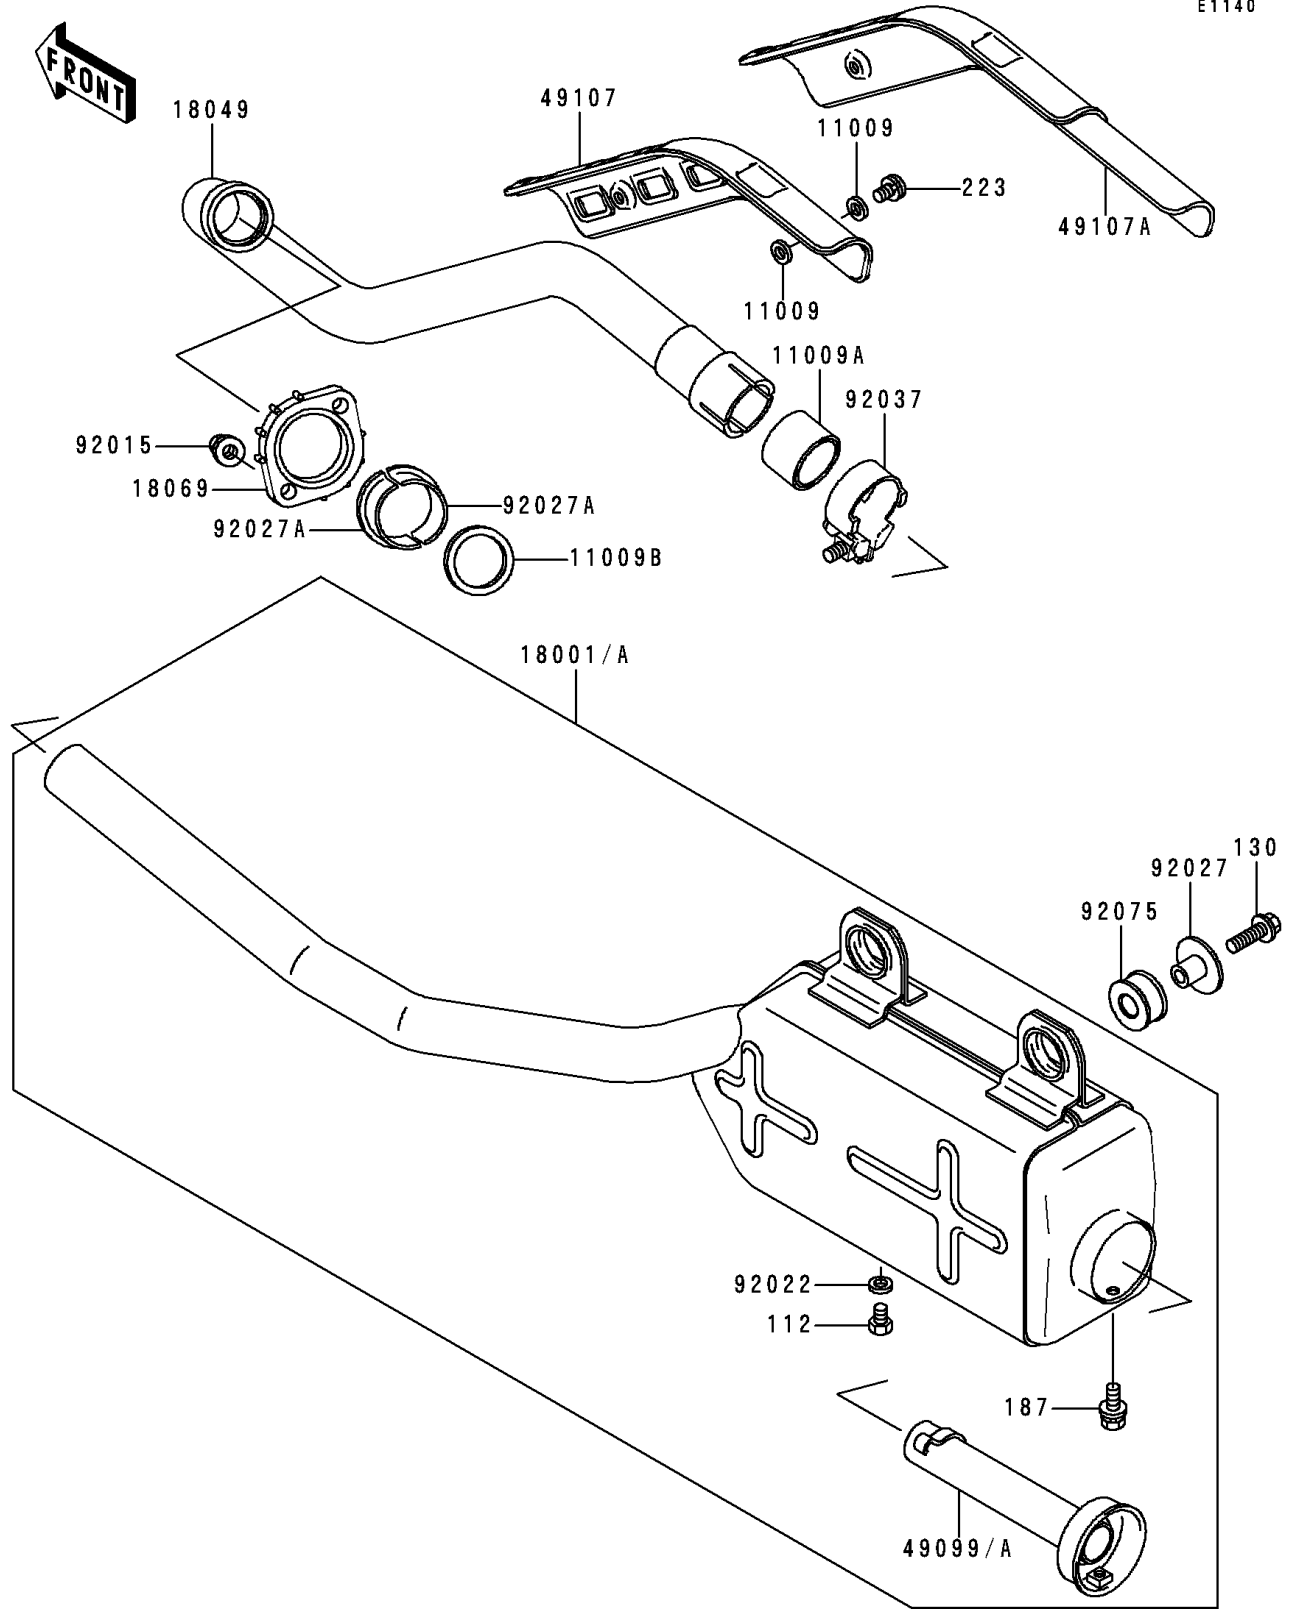

# 1990 Bayou 300 PARTS DIAGRAM

Muffler

E1140

# 1990 Bayou 300 PARTS LIST

## Muffler

ITEM NAME	PART NUMBER	QUANTITY
BOLT-UPSET (Ref # 112)	112B0608	1
BOLT-FLANGED,8X25,BLACK (Ref # 130)	130J0825	2
BOLT-UPSET-WSP (Ref # 187)	187B0612	1
SCREW-PAN-WS-CROS (Ref # 223)	223C0610	2
GASKET,6.2X11.5X1.5 (Ref # 11009)	11009-1451	4
GASKET,EXHAUST PIPE CONNECTING (Ref # 11009A)	11009-1718	1
GASKET,EXHAUST PIPE HOLDER (Ref # 11009B)	11009-1866	1
MUFFLER (Ref # 18001A)	18001-1726	1
PIPE-EXHAUST (Ref # 18049)	18049-1417	1
HOLDER-EXHAUST PIPE (Ref # 18069)	18069-1014	1
BAFFLE-PIPE MUFFLER (Ref # 49099A)	49099-1268	1
COVER-EXHAUST PIPE (Ref # 49107A)	49107-1081	1
NUT,8MM (Ref # 92015)	92015-1402	2
WASHER,6.2X11X1 (Ref # 92022)	92022-304	1
COLLAR,MUFFLER (Ref # 92027)	92027-1981	2
COLLAR,EXHAUST PIPE (Ref # 92027A)	92027-264	2
CLAMP (Ref # 92037)	92037-1956	1
DAMPER,MUFFLER (Ref # 92075)	92075-1809	2