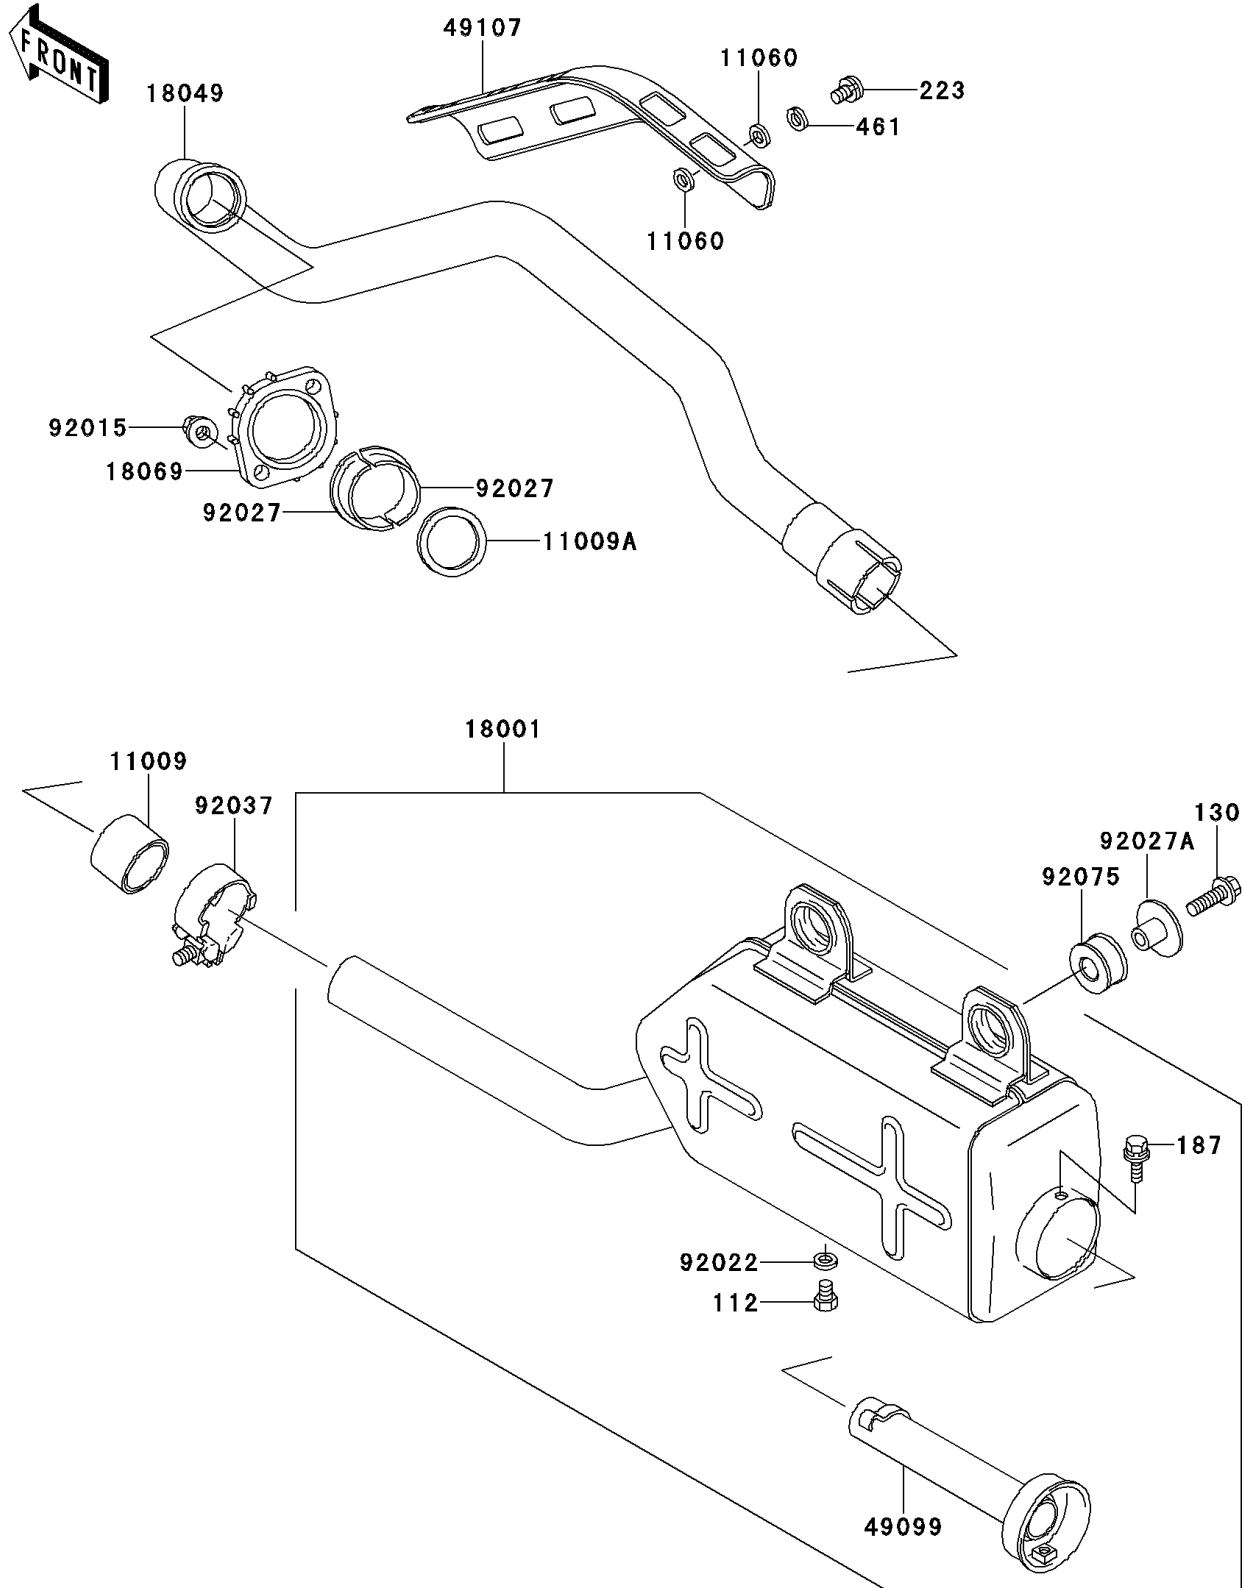

1998 Bayou 220 PARTS DIAGRAM

Muffler(s)

E1140

1998 Bayou 220 PARTS LIST

Muffler(s)

ITEM NAME	PART NUMBER	QUANTITY
BOLT-UPSET (Ref # 112)	112B0608	1
BOLT-FLANGED,8X30 (Ref # 130)	130J0830	2
BOLT-UPSET-WSP (Ref # 187)	187B0612	1
SCREW-PAN-WS-CROS (Ref # 223)	223C0610	2
WASHER-SPRING,6MM,BLACK (Ref # 461)	461K0600	2
GASKET,EXHAUST PIPE CONNECTING (Ref # 11009)	11009-1718	1
GASKET,EXHAUST PIPE HOLDER (Ref # 11009A)	11009-1866	1
GASKET,6.2X11.5X1.5 (Ref # 11060)	11060-1109	4
MUFFLER (Ref # 18001)	18001-1667	1
PIPE-EXHAUST (Ref # 18049)	18049-1415	1
HOLDER-EXHAUST PIPE (Ref # 18069)	18069-1078	1
BAFFLE-PIPE MUFFLER (Ref # 49099)	49099-1249	1
COVER-EXHAUST PIPE (Ref # 49107)	49107-1074	1
NUT,6MM (Ref # 92015)	92015-1365	2
WASHER,6.2X11X1 (Ref # 92022)	92022-304	1
COLLAR,L=14.5 (Ref # 92027)	92027-1142	2
COLLAR,MUFFLER (Ref # 92027A)	92027-1981	2
CLAMP (Ref # 92037)	92037-1956	1
DAMPER,MUFFLER (Ref # 92075)	92075-1809	2