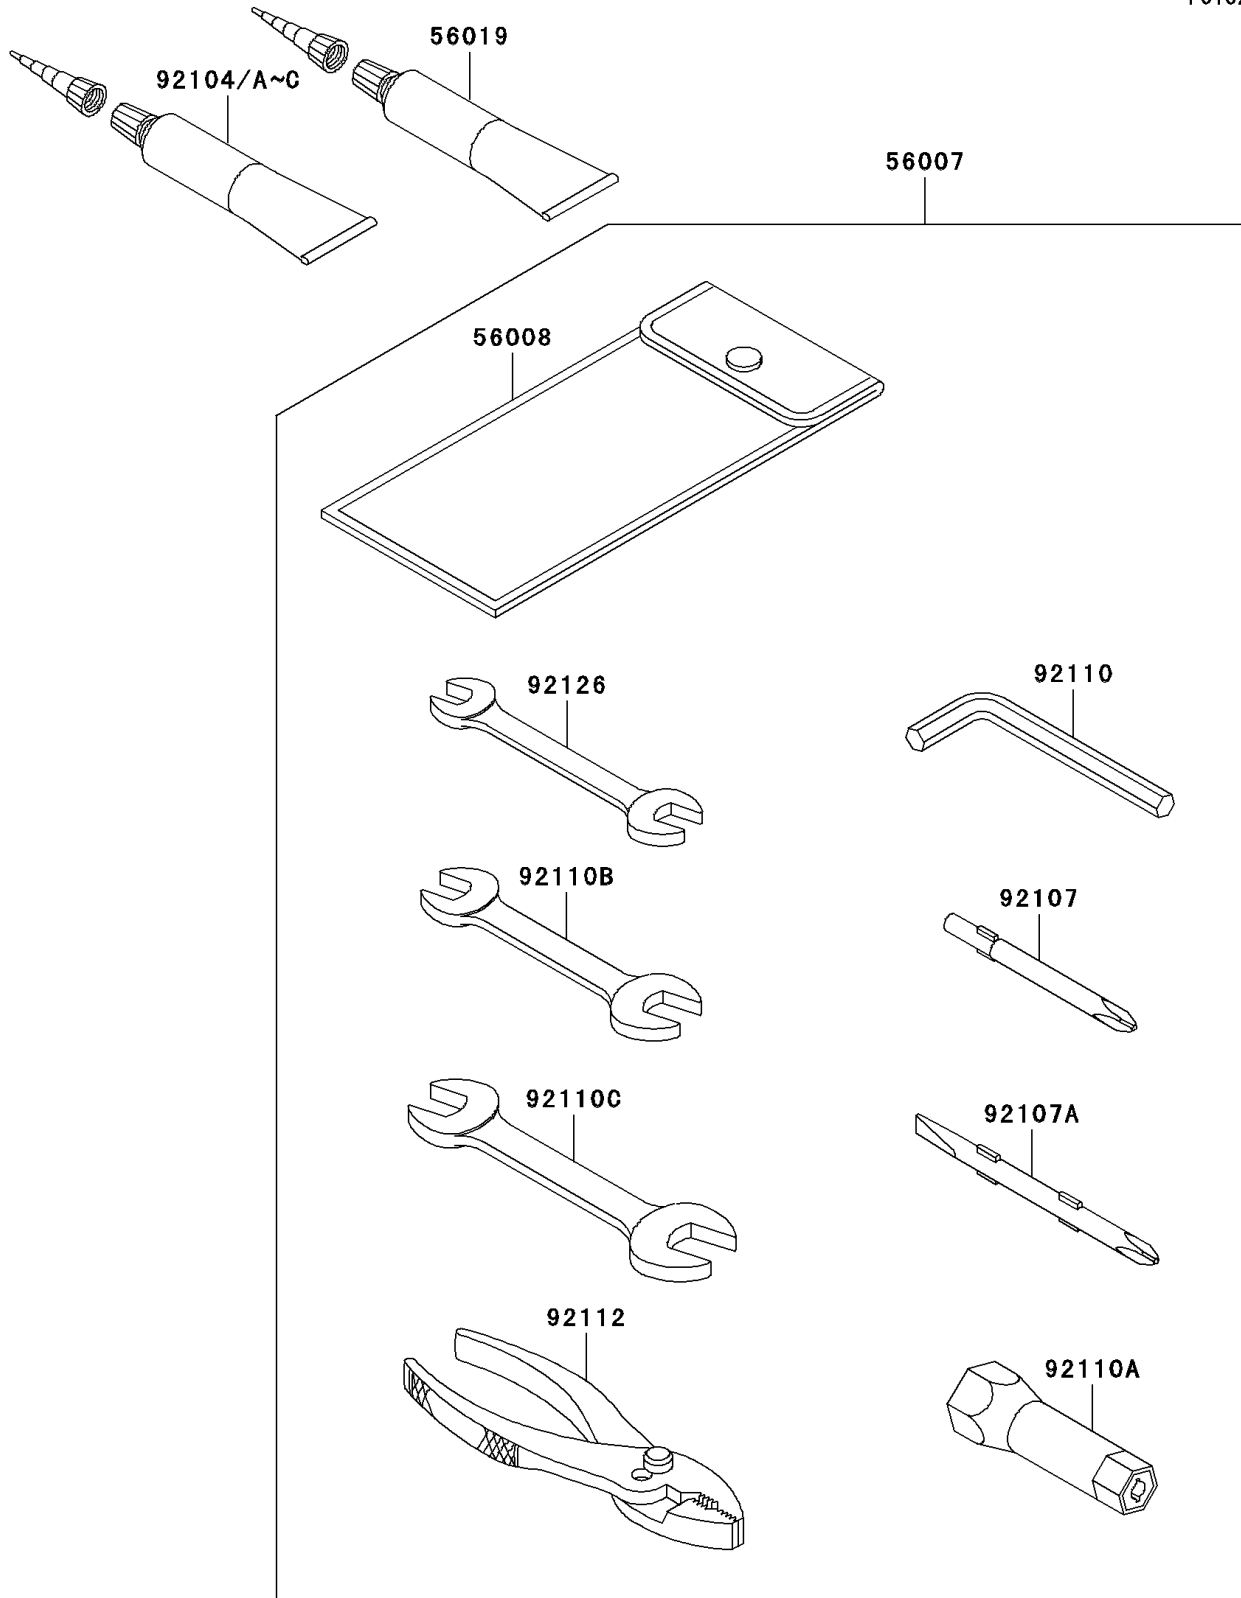

# 2011 JET SKI® 800 SX-R™ PARTS DIAGRAM

Owner's Tools

F3182

### Owner's Tools

ITEM NAME	PART NUMBER	QUANTITY
TOOL-KIT (Ref # 56007)	56007-3711	1
BAG,TOOL (Ref # 56008)	56008-006	1
GASKET-LIQUID,TB1211,WHITE (Ref # 56019)	56019-120	1
GASKET-LIQUID,TB1105B,SILVER (Ref # 92104)	92104-002	AR
GASKET-LIQUID,TB1105,BLACK (Ref # 92104A)	92104-1003	1
GASKET-LIQUID,TB1215,GRAY (Ref # 92104B)	92104-1065	1
GASKET-LIQUID,TB1521,BROWN (Ref # 92104C)	92104-3701	1
TOOL-DRIVER,#3PHILLIPS (Ref # 92107)	92107-005	1
TOOL-DRIVER,#2PHILLIPS&SLOT (Ref # 92107A)	92107-1051	1
TOOL-WRENCH,ALLEN,5MM (Ref # 92110)	92110-1015	1
TOOL-WRENCH,BOX,21MM (Ref # 92110A)	92110-1113	1
TOOL-WRENCH,OPEN END,10X12 (Ref # 92110B)	92110-1152	1
TOOL-WRENCH,OPEN END,14X17 (Ref # 92110C)	92110-1153	1
TOOL-PLIERS (Ref # 92112)	92112-1001	1
TOOL-WRENCH,OPEN END,8X10 (Ref # 92126)	92126-004	1