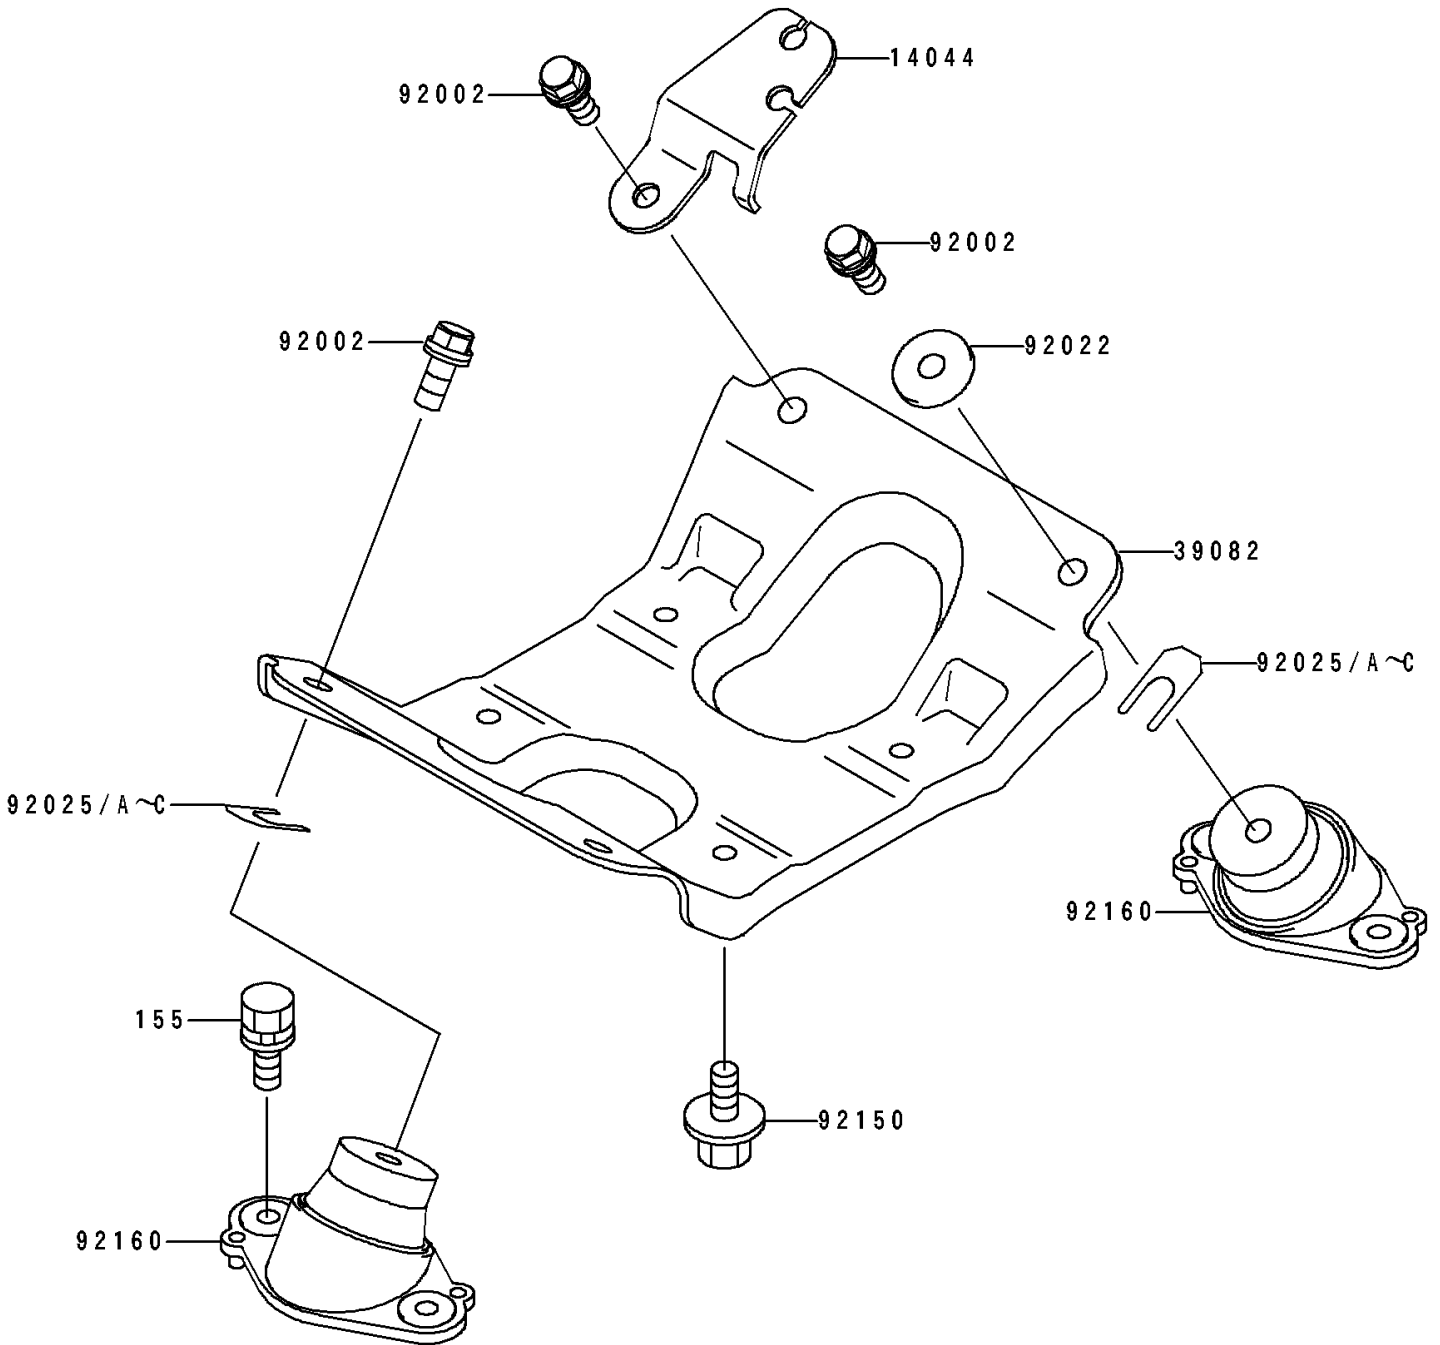

1994 750 SX PARTS DIAGRAM

Engine Mount

F3144

1994 750 SX PARTS LIST

Engine Mount

ITEM NAME	PART NUMBER	QUANTITY
HOLDER-CABLE (Ref # 14044)	14044-3712	1
MOUNT-ENGINE (Ref # 39082)	39082-3709	1
BOLT,10X25 (Ref # 92002)	92002-3770	4
WASHER,32X10.5X4 (Ref # 92022)	92022-3023	3
SHIM,T=0.3MM (Ref # 92025)	92025-3705	AR
SHIM,T=0.5MM (Ref # 92025A)	92025-3706	AR
SHIM,T=1.0MM (Ref # 92025B)	92025-3707	AR
SHIM,T=1.5MM (Ref # 92025C)	92025-3708	AR
BOLT,10X25 (Ref # 92150)	92150-3818	4
DAMPER,ENGINE MOUNT (Ref # 92160)	92160-3757	4
BOLT-WSP-SMALL,8X20 (Ref # 155)	155R0820	8