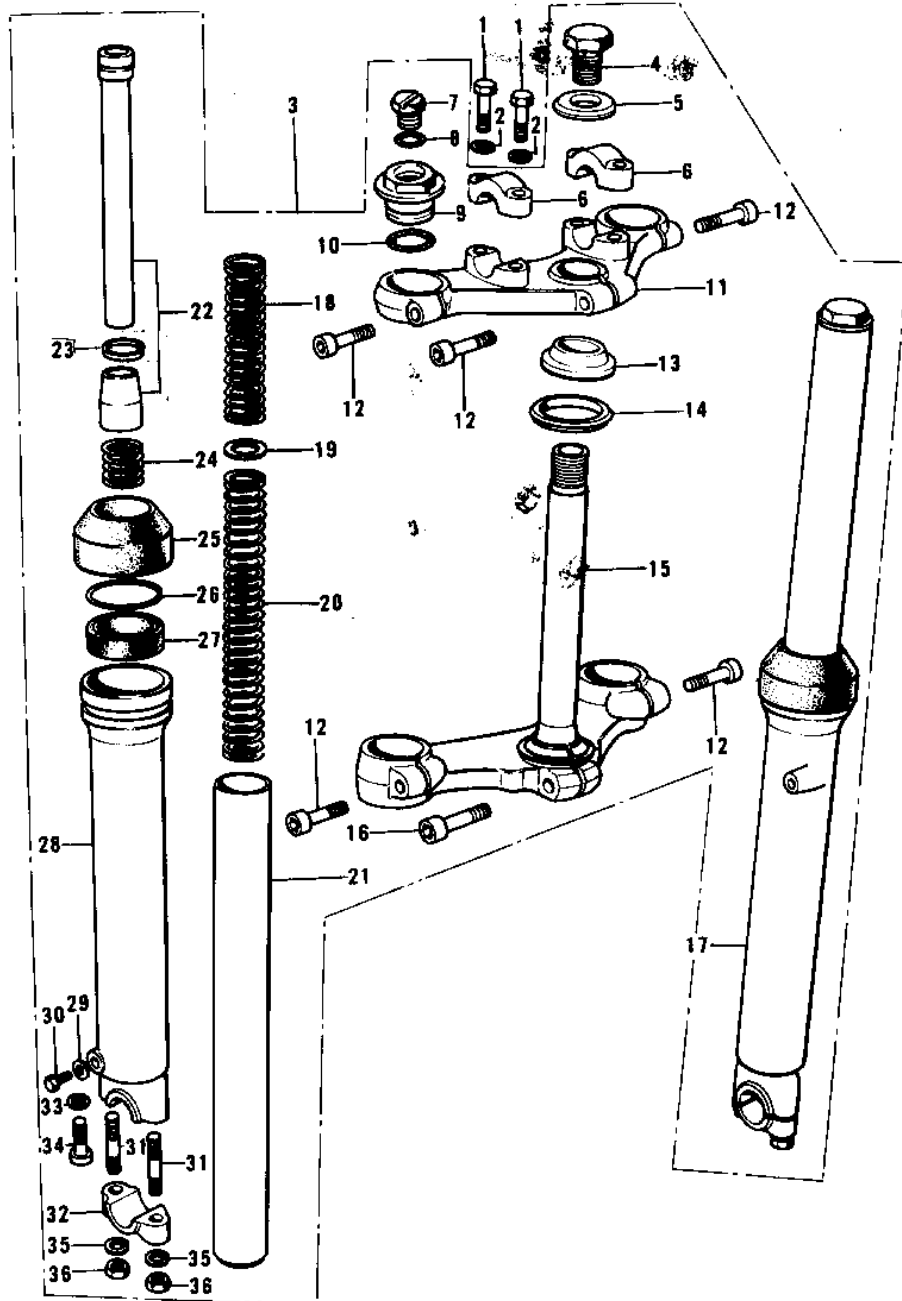

# 1976 KX125-A3 PARTS DIAGRAM

FRONT FORK

# 1976 KX125-A3 PARTS LIST

## FRONT FORK

ITEM NAME	PART NUMBER	QUANTITY
BOLT 8X38 (Ref # 1)	92001-1405	
WASHER SPRING 8MM (Ref # 2)	461F0800	
FORK-FRONT (Ref # 3)	44001-142	
BOLT,STEERING STEM (Ref # 4)	44041-077	
WASHER,STEERING STEM (Ref # 5)	44043-056	
HOLDER,HANDLEBAR (Ref # 6)	46012-012	
HOLDER,HANDLEBAR (Ref # 6)	46012-014	
BOLT,HEX HEAD,12MM (Ref # 7)	44041-069	
O RING (Ref # 8)	44045-048	
BOLT,FORK TOP (Ref # 9)	44032-011	
"O" RING,FORK TOP (Ref # 10)	44046-021	
HEAD,STEERING STEM (Ref # 11)	44039-066	
HEAD,STEERING STEM (Ref # 11)	44039-070	
BOLT,HEX HEAD,8X34 (Ref # 12)	44041-070	
CONE STERNG BERG LOW (Ref # 13)	92047-010	
SEAL,STEERING STEM (Ref # 14)	44010-027	
STEM,STEERING (Ref # 15)	44037-083	
BOLT,SPECIAL 10X42 (Ref # 16)	44041-073	
TUBE,RH,FORK OUTER (Ref # 17)	44006-1045	
SPRING,FORK,SHORT (Ref # 18)	44026-058	
SEAT,FORK SPRING (Ref # 19)	44029-021	
SPRING,FORK,LONG (Ref # 20)	44026-057	
TUBE,FORK INNER (Ref # 21)	44013-047	
CYLINDER-FORK (Ref # 22)	44022-023	
RING (Ref # 23)	44025-002	
SPRING,FORK CYLINDER (Ref # 24)	44026-054	
DUST SHIELD,FORK (Ref # 25)	44010-026	
CIRCLIP,45MM (Ref # 26)	44044-020	
OIL SEAL,FORK (Ref # 27)	44009-018	

## FRONT FORK

ITEM NAME	PART NUMBER	QUANTITY
TUBE,LH,FORK OUTER (Ref # 28)	44005-1045	
BOLT-UPSET,6X8 (Ref # 29)	112B0608	
GASKET,DRAIN PLUG (Ref # 30)	44045-047	
STUD,8X35 (Ref # 31)	92004-1009	
HOLDER,FRONT AXLE (Ref # 32)	44063-009	
GASKET,FORK CYL BOLT (Ref # 33)	44045-051	
BOLT,FORK CYLINDER (Ref # 34)	44041-078	
WASHER SPRING 8MM (Ref # 35)	461F0800	
NUT,8MM (Ref # 36)	312G0800	