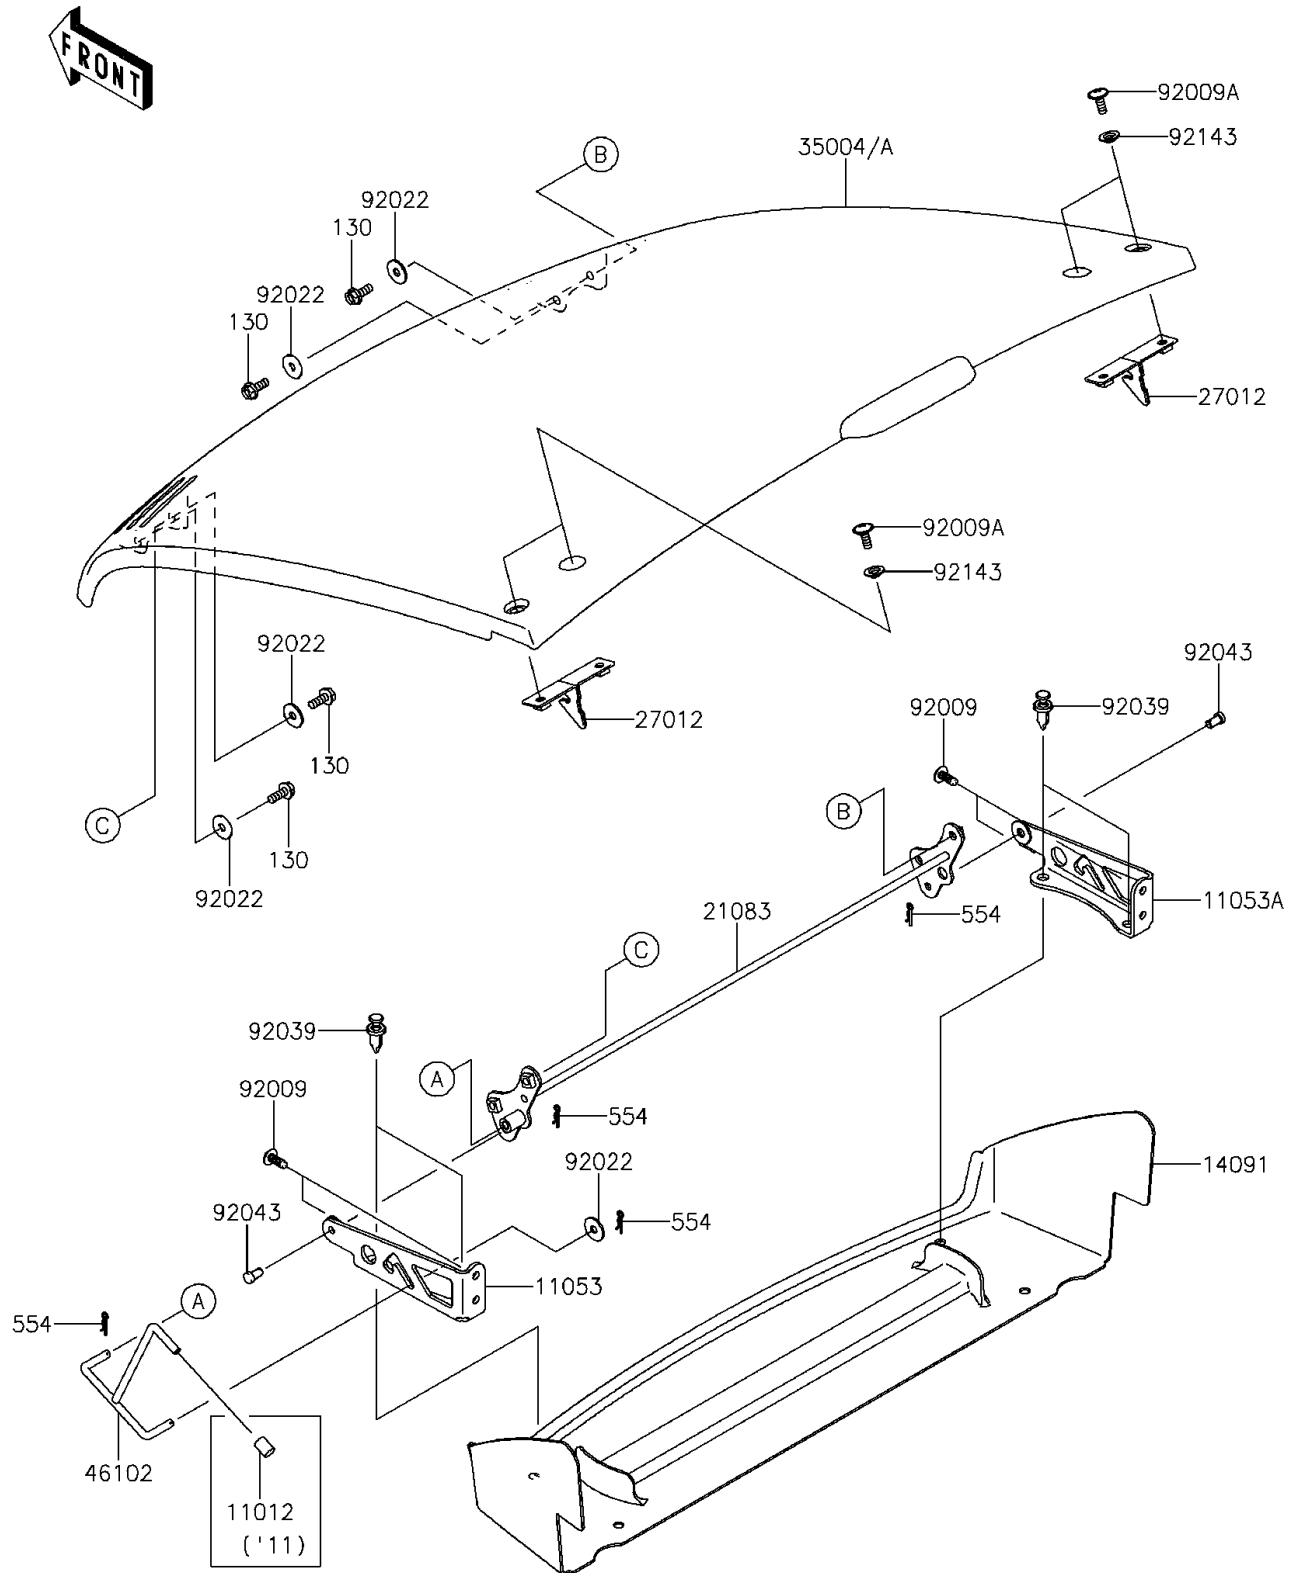

2014 MULE™ 610 4x4 XC CAMO

PARTS DIAGRAM

Fenders

F2170