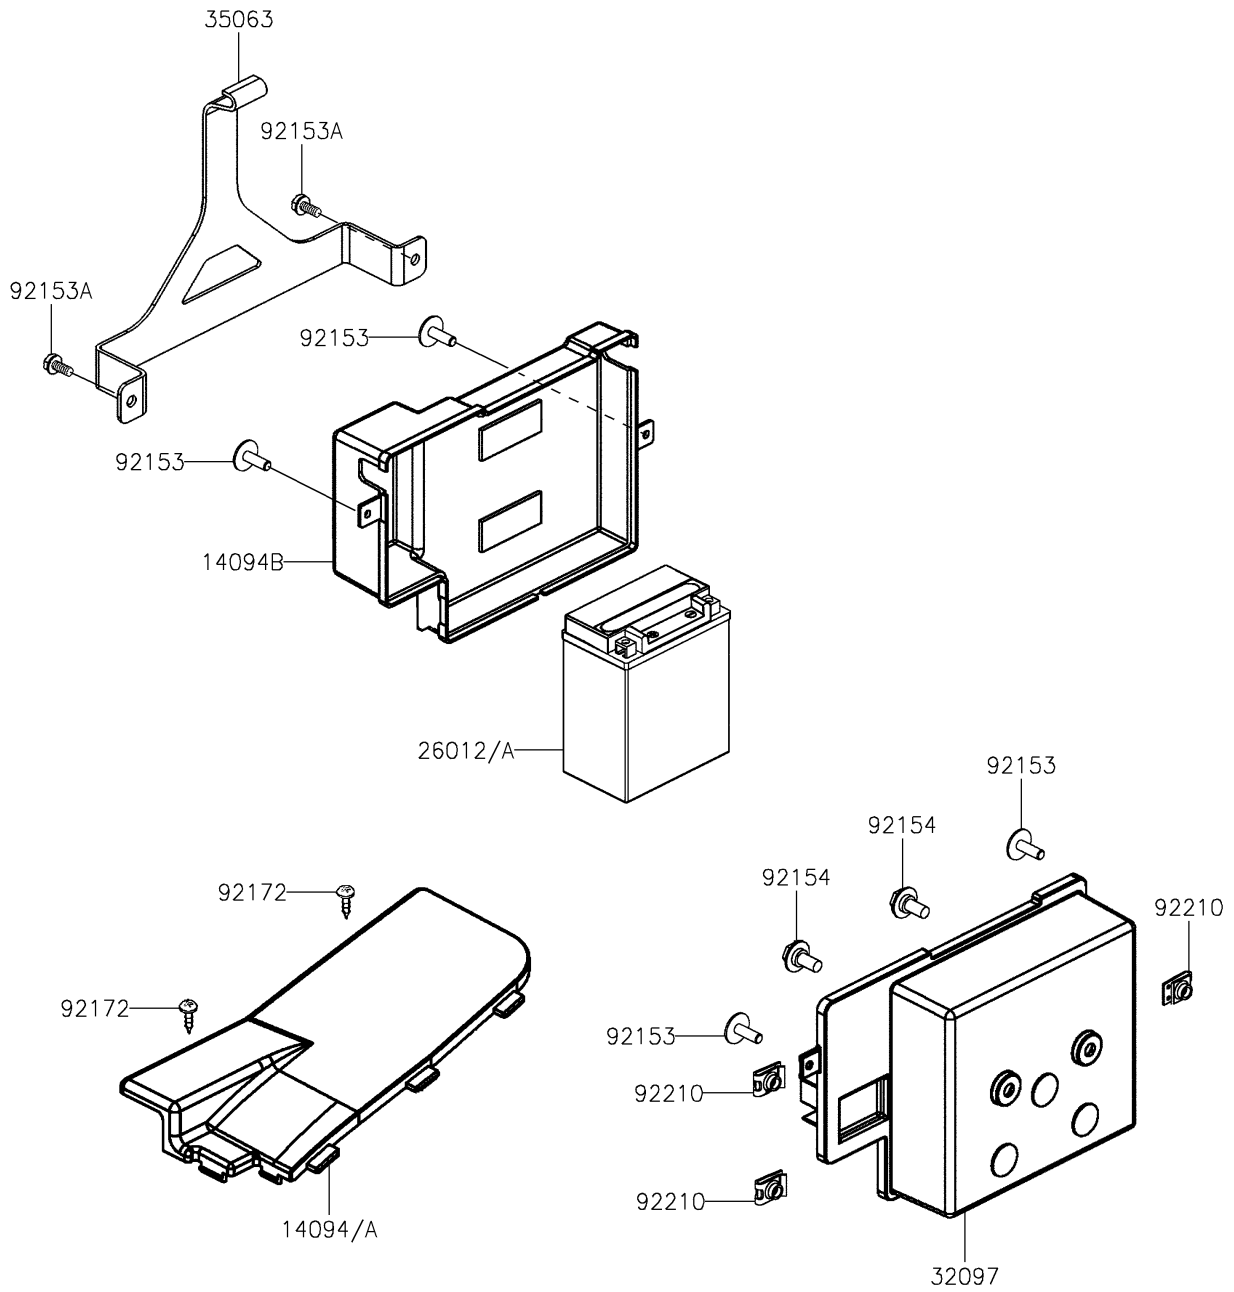

2025 Brute Force 450

PARTS DIAGRAM

Battery

F2761

2025 Brute Force 450

PARTS LIST

Battery

ITEM NAME	PART NUMBER	QUANTITY
COVER,BATTERY,UPP,B.WHITE (Ref # 14094)	14094-Y010-932	1
COVER,BATTERY,UPP,G.BLUE (Ref # 14094A)	14094-Y010-984	1
COVER,BATTERY,LWR,S.BLACK (Ref # 14094B)	14094-Y011-933	1
BATTERY,YTX20L-BS (Ref # 26012)	26012-Y007	1
BATTERY,YTX20L-BS (Ref # 26012A)	26012-Y008	1
CASE-BATTERY,S.BLACK (Ref # 32097)	32097-Y003-933	1
STAY,BATTERY (Ref # 35063)	35063-Y053	1
BOLT,5X16 (Ref # 92153)	92153-Y013	4
BOLT,FLANGE,6X12 (Ref # 92153A)	92153-Y023	2
BOLT,FLANGE,6MM (Ref # 92154)	92154-Y084	2
SCREW,TAPPING,4X14 (Ref # 92172)	92172-Y059	2
NUT,5MM (Ref # 92210)	92210-Y016	3